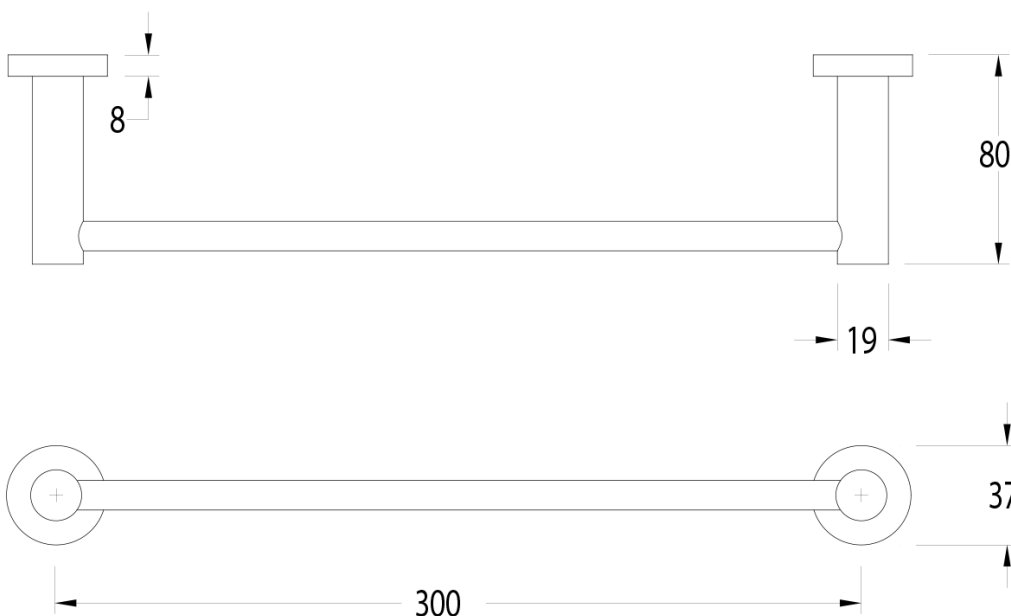

SUSSEX

Sussex Pure Guest Towel Rail 300mm PVD Matte Black

9511408

SPECIFICATIONS

Recommended Use	Residential;Commercial
Colour Finish	Matte Black
Primary Material	DR Brass

WARRANTY

Residential Use (Years)	40
Commercial Use (Years)	10

Please refer to Sussex Warranty page for full Terms and Conditions

Dimensions are nominal measurements only.

CLEANING RECOMMENDATIONS:

We recommend the use of soapy water or approved cleaners. This product should not be cleaned with abrasive materials. Damage caused by any improper treatment is not covered by the product warranty. Refer to Warranty Conditions

Disclaimer: Products in this specification manual must by regulation be installed by licensed and registered trade people. The manufacturer/distributor reserves the right to vary specifications or delete models from their range without prior notification. Dimensions are nominal measurements only. Dimensions and set-outs listed are correct at time of publication however the manufacturer/distributor takes no responsibility for printing errors.

Published 01/04/2026

To see the complete Sussex range go to www.reece.com.au