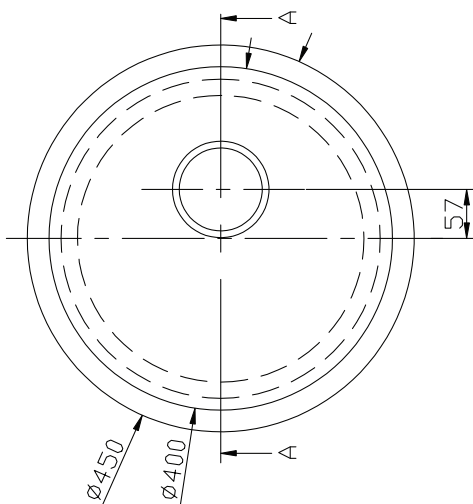

### SPECIFICATIONS

Recommended Use	Domestic, Hotel & Commercial
Colour	Black
Finish	Matte
Material	Granite (Quartz and Resin)
Bowl Type	Single Bowl
Bowl Configuration	No Drainer
Sink Installation	Inset and Undermount
Fixings	Clipping System – Undermount
Overflow Configuration	No Overflow
Taphole Configuration	No Taphole
Plug & Waste Type	Basket Waste
Plug & Waste	Included

Dimensions are nominal measurements only.