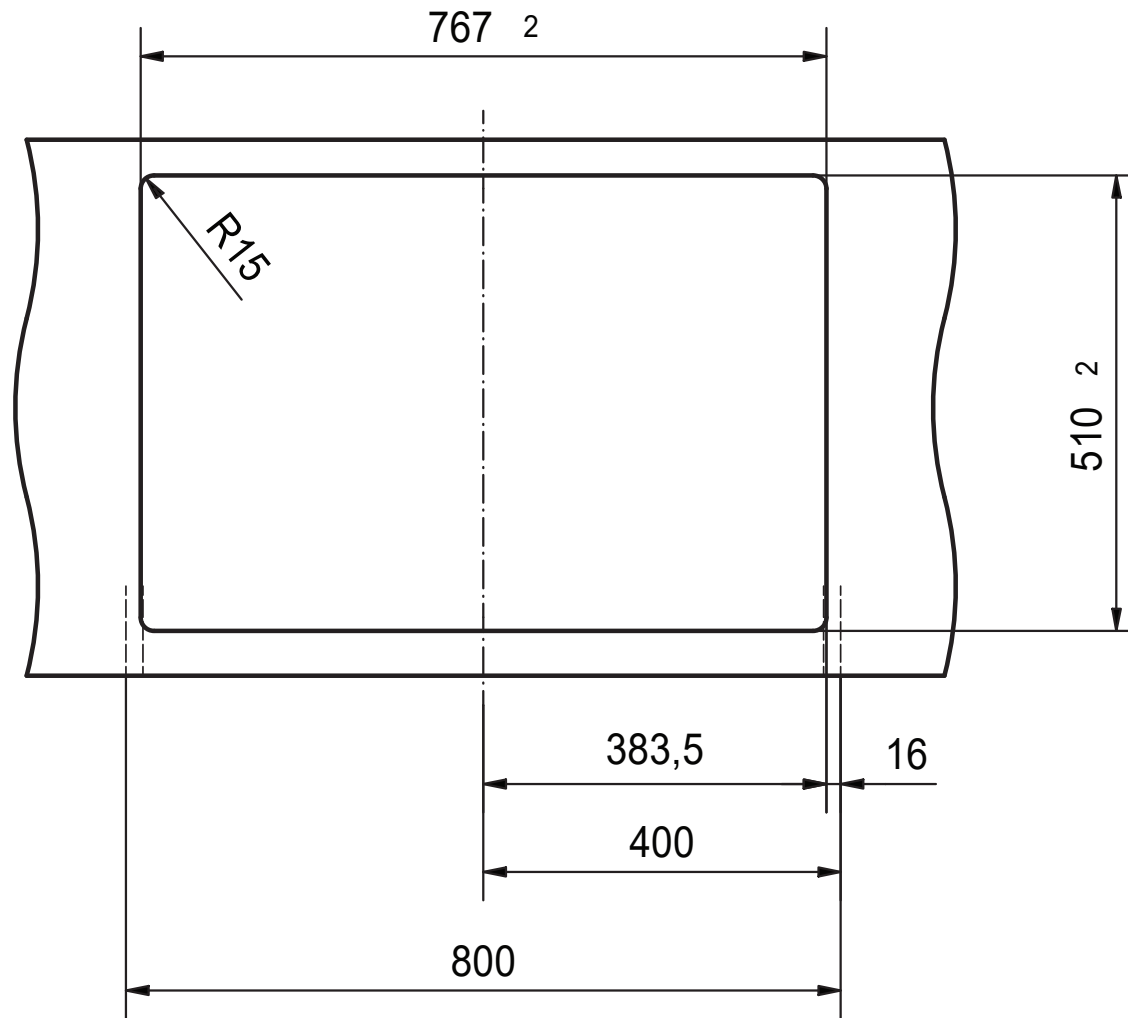

Franke City Fragranite Double Bowl 360mm Bowl + 360mm Bowl Inset Sink with Tap Ledge

Important: This cut-out template is for guideline purpose only, always use template supplied with the product.