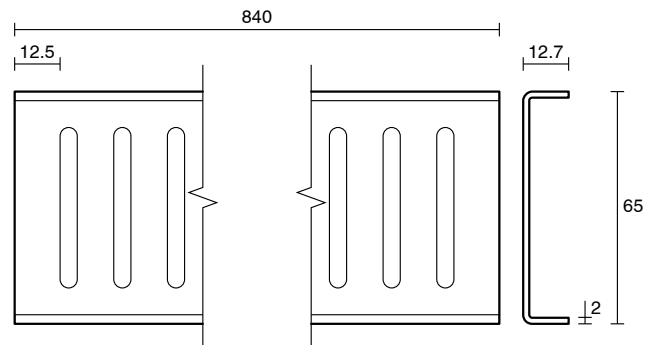

Posh Solus Tile Over Shower Tray with 1140mm Long Rear Stainless Steel Standard Channel (For 3 Wall / Alcove Install) 900mm x 1200mm

9512258

SPECIFICATIONS

Recommended Use	Domestic, Hotel & Commercial
Shower Base Colour	Grey
Shower Base Material	SMC
Shower Grate Material	Stainless Steel (316 Grade)
Waste Position	Centre Rear
Shower Base Waste Size	50 mm
Weight of Shower Base	22 kg
Usage	Alcove Install

WARRANTY

Warranty - Domestic Use	10 Years
Spare Parts & Labour	12 Months

Please refer to Warranty Page for full Terms and Conditions

Dimensions are nominal measurements only.

CLEANING RECOMMENDATIONS:

We recommend the use of soapy water or approved cleaners. This product should not be cleaned with abrasive materials. Damage caused by any improper treatment is not covered by the product warranty. Refer to Warranty Conditions

Disclaimer: Products in this specification manual must by regulation be installed by licensed and registered trade people. The manufacturer/distributor reserves the right to vary specifications or delete models from their range without prior notification. Dimensions are nominal measurements only. Dimensions and set-outs listed are correct at time of publication however the manufacturer/distributor takes no responsibility for printing errors.

Published 31/07/2023

To see the complete Posh range go to
www.reece.com.au