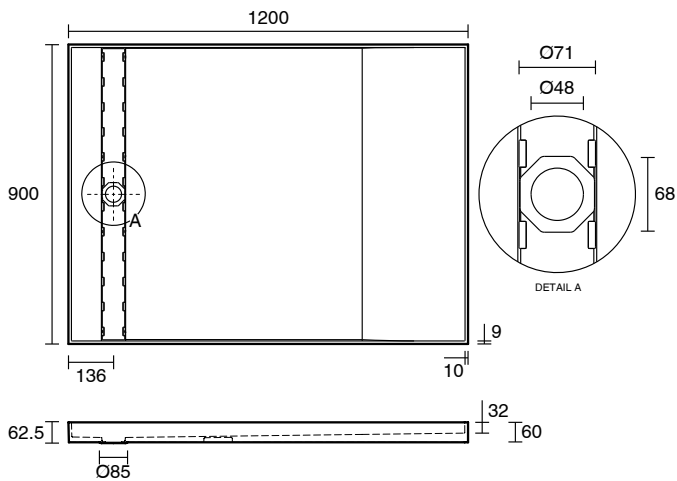

Posh Solus Tile Over Shower Tray with 1140mm Long Rear Stainless Steel Standard Channel (For 3 Wall / Alcove Install) 900mm x 1200mm

9512258

SPECIFICATIONS

Recommended Use	Domestic, Hotel & Commercial
Shower Base Colour	Grey
Shower Base Material	SMC
Shower Grate Material	Stainless Steel (316 Grade)
Waste Position	Centre Rear
Shower Base Waste Size	50 mm
Weight of Shower Base	22 kg
Usage	Alcove Install

WARRANTY

Warranty - Domestic Use	10 Years
Spare Parts & Labour	12 Months

Please refer to Warranty Page for full Terms and Conditions

Dimensions are nominal measurements only.

CLEANING RECOMMENDATIONS:

We recommend the use of soapy water or approved cleaners. This product should not be cleaned with abrasive materials. Damage caused by any improper treatment is not covered by the product warranty. Refer to Warranty Conditions

Disclaimer: Products in this specification manual must by regulation be installed by licensed and registered trade people. The manufacturer/distributor reserves the right to vary specifications or delete models from their range without prior notification. Dimensions are nominal measurements only. Dimensions and set-outs listed are correct at time of publication however the manufacturer/distributor takes no responsibility for printing errors.

Published 31/07/2023

To see the complete Posh range go to
www.reece.com.au