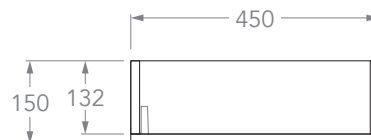

STANDARD SIZES (mm)	450	600	1050	1200	1500	1800
Cabinet /Overall Width (mm)	450	600	1050	1200	1501.5	1801.5
Cabinet Depth (mm)	132	132	132	132	132	132
Overall Depth (mm)	150	150	150	150	150	150
Cabinet Height (mm)	780	720	720	720	720	720
Overall Height (mm)	900	840	840	840	840	840
Number of Doors	1	2	3	3	4	4
Number of Shelves	2	2	4	4	4/6	4/6
Number of Powerpoints	1	1	1	1	1	1

KADO

LUX FRAMED SHAVING CABINET

450

Front View

Side View

Top View

600

Front View

Side View

Top View

Note: Power point will always be located on the same side as the door hinge.

KADO

LUX FRAMED SHAVING CABINET

1050

Front View

Side View