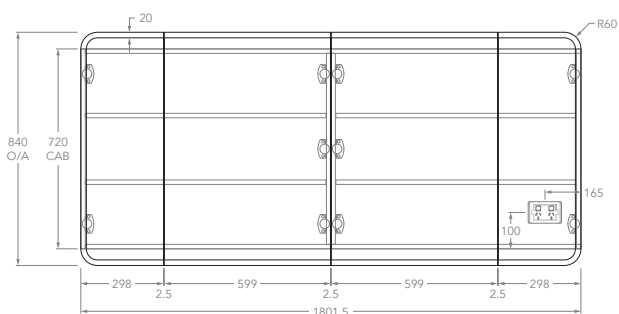

STANDARD SIZES (mm)	450	600	1050	1200	1500	1800
Cabinet /Overall Width (mm)	450	600	1050	1200	1501.5	1801.5
Cabinet Depth (mm)	132	132	132	132	132	132
Overall Depth (mm)	150	150	150	150	150	150
Cabinet Height (mm)	780	720	720	720	720	720
Overall Height (mm)	900	840	840	840	840	840
Number of Doors	1	2	3	3	4	4
Number of Shelves	2	2	4	4	4/6	4/6
Number of Powerpoints	1	1	1	1	1	1

Top View

Note: Power point is available on the left or right hand side.

KADO

LUX FRAMED SHAVING CABINET

1500 (Double)

Front View

Side View

Top View

1800 (Centre)

Front View

Side View

Top View

1800 (Double)

Front View

Side View

Top View

Note: Power point comes standard on right side of main cabinet unless otherwise specified.