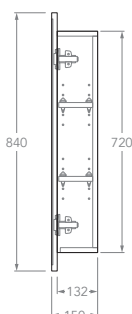

STANDARD SIZES (mm)	450	600	1050	1200	1500	1800
Cabinet /Overall Width (mm)	450	600	1050	1200	1501.5	1801.5
Cabinet Depth (mm)	132	132	132	132	132	132
Overall Depth (mm)	150	150	150	150	150	150
Cabinet Height (mm)	780	720	720	720	720	720
Overall Height (mm)	900	840	840	840	840	840
Number of Doors	1	2	3	3	4	4
Number of Shelves	2	2	4	4	4/6	4/6
Number of Powerpoints	1	1	1	1	1	1

Side View

Top View

Note: Power point will always be located on the same side as the door hinge.

KADO

LUX FRAMED SHAVING CABINET

1050

Front View

Side View

Top View

Note: Power point is available on the left or right hand side.

KADO

LUX FRAMED SHAVING CABINET

1500 (Double)

Front View

Side View

Top View

1800 (Centre)

Front View

Side View

Top View

1800 (Double)

Front View

Side View

Top View