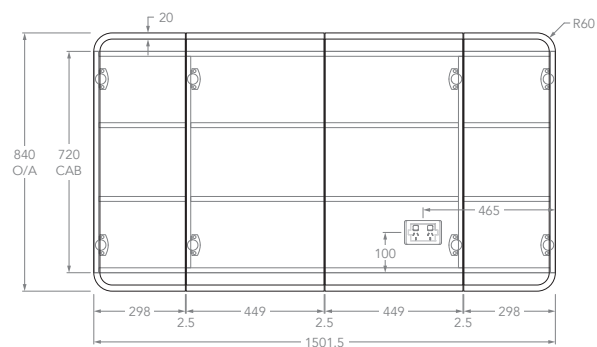

STANDARD SIZES (mm)	450	600	1050	1200	1500	1800
Cabinet /Overall Width (mm)	450	600	1050	1200	1501.5	1801.5
Cabinet Depth (mm)	132	132	132	132	132	132
Overall Depth (mm)	150	150	150	150	150	150
Cabinet Height (mm)	780	720	720	720	720	720
Overall Height (mm)	900	840	840	840	840	840
Number of Doors	1	2	3	3	4	4
Number of Shelves	2	2	4	4	4/6	4/6
Number of Powerpoints	1	1	1	1	1	1

Side View

Top View

Note: Power point will always be located on the same side as the door hinge.

KADO

LUX FRAMED SHAVING CABINET

1050

Front View

Side View

Top View

1200

Front View

Side View

Top View

1500 (Centre)

Front View

Side View

Top View

Note: Power point is available on the left or right hand side.

KADO

LUX FRAMED SHAVING CABINET

1500 (Double)

Front View

Side View

Top View