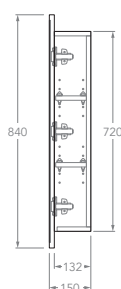

STANDARD SIZES (mm)	450	600	1050	1200	1500	1800
Cabinet /Overall Width (mm)	450	600	1050	1200	1501.5	1801.5
Cabinet Depth (mm)	132	132	132	132	132	132
Overall Depth (mm)	150	150	150	150	150	150
Cabinet Height (mm)	780	720	720	720	720	720
Overall Height (mm)	900	840	840	840	840	840
Number of Doors	1	2	3	3	4	4
Number of Shelves	2	2	4	4	4/6	4/6
Number of Powerpoints	1	1	1	1	1	1

Side View

Top View

Note: Power point will always be located on the same side as the door hinge.

KADO

LUX FRAMED SHAVING CABINET

1050

Front View

Side View

Top View

Note: Power point is available on the left or right hand side.

KADO

LUX FRAMED SHAVING CABINET

1500 (Double)

Front View

Side View

Top View

1800 (Centre)

Front View

Side View

Top View

1800 (Double)

Front View

Side View

Top View