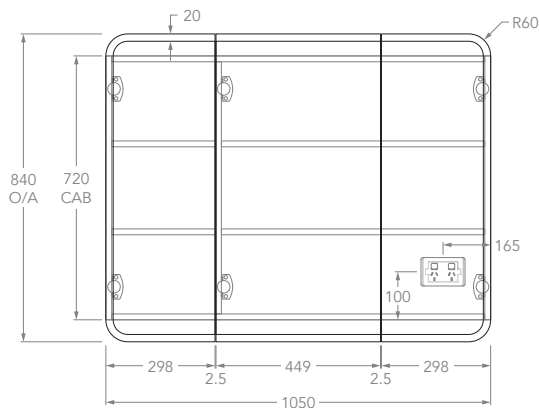

STANDARD SIZES (mm)	450	600	1050	1200	1500	1800
Cabinet /Overall Width (mm)	450	600	1050	1200	1501.5	1801.5
Cabinet Depth (mm)	132	132	132	132	132	132
Overall Depth (mm)	150	150	150	150	150	150
Cabinet Height (mm)	780	720	720	720	720	720
Overall Height (mm)	900	840	840	840	840	840
Number of Doors	1	2	3	3	4	4
Number of Shelves	2	2	4	4	4/6	4/6
Number of Powerpoints	1	1	1	1	1	1

Side View

Top View

Note: Power point will always be located on the same side as the door hinge.

KADO

LUX FRAMED SHAVING CABINET

1050

Front View

Side View

Top View

1200

Front View

Side View

Top View

1500 (Centre)

Front View

Side View

Top View

Note: Power point is available on the left or right hand side.

KADO

LUX FRAMED SHAVING CABINET

1500 (Double)

Front View

Side View

Top View