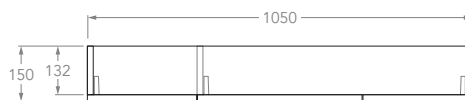

Side View

Top View

Note: Power point will always be located on the same side as the door hinge.

KADO

LUX FRAMED SHAVING CABINET

1050

Front View

Side View

Top View

1200

Front View

Side View

Top View

1500 (Centre)

Front View

Side View

Top View

Note: Power point is available on the left or right hand side.

KADO

LUX FRAMED SHAVING CABINET

1500 (Double)

Front View

Side View

Top View