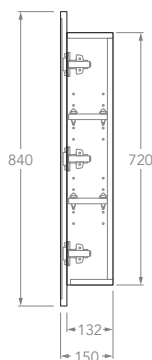

STANDARD SIZES (mm)	450	600	1050	1200	1500	1800
Cabinet /Overall Width (mm)	450	600	1050	1200	1501.5	1801.5
Cabinet Depth (mm)	132	132	132	132	132	132
Overall Depth (mm)	150	150	150	150	150	150
Cabinet Height (mm)	780	720	720	720	720	720
Overall Height (mm)	900	840	840	840	840	840
Number of Doors	1	2	3	3	4	4
Number of Shelves	2	2	4	4	4/6	4/6
Number of Powerpoints	1	1	1	1	1	1

Side View

Top View

Note: Power point will always be located on the same side as the door hinge.

KADO

LUX FRAMED SHAVING CABINET

1050

Front View

Side View

Top View

1200

Front View

Side View

Top View

1500 (Centre)

Front View

Side View

Top View

Note: Power point is available on the left or right hand side.

KADO

LUX FRAMED SHAVING CABINET

1500 (Double)

Front View

Side View

Top View