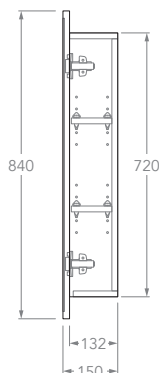

STANDARD SIZES (mm)	450	600	1050	1200	1500	1800
Cabinet /Overall Width (mm)	450	600	1050	1200	1501.5	1801.5
Cabinet Depth (mm)	132	132	132	132	132	132
Overall Depth (mm)	150	150	150	150	150	150
Cabinet Height (mm)	780	720	720	720	720	720
Overall Height (mm)	900	840	840	840	840	840
Number of Doors	1	2	3	3	4	4
Number of Shelves	2	2	4	4	4/6	4/6
Number of Powerpoints	1	1	1	1	1	1

KADO

LUX FRAMED SHAVING CABINET

450

Front View

Side View

Top View

600

Front View

Side View

Top View

Note: Power point will always be located on the same side as the door hinge.

KADO

LUX FRAMED SHAVING CABINET

1050

Front View

Side View

Top View

Note: Power point is available on the left or right hand side.

KADO

LUX FRAMED SHAVING CABINET

1500 (Double)

Front View

Side View

Top View