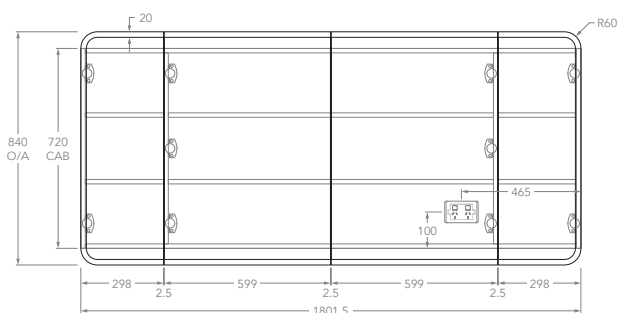

STANDARD SIZES (mm)	450	600	1050	1200	1500	1800
Cabinet /Overall Width (mm)	450	600	1050	1200	1501.5	1801.5
Cabinet Depth (mm)	132	132	132	132	132	132
Overall Depth (mm)	150	150	150	150	150	150
Cabinet Height (mm)	780	720	720	720	720	720
Overall Height (mm)	900	840	840	840	840	840
Number of Doors	1	2	3	3	4	4
Number of Shelves	2	2	4	4	4/6	4/6
Number of Powerpoints	1	1	1	1	1	1

Top View

1200

Front View

Side View

Top View

1500 (Centre)

Front View

Side View

Top View

Note: Power point is available on the left or right hand side.

KADO

LUX FRAMED SHAVING CABINET

1500 (Double)

Front View

Side View

Top View

1800 (Centre)

Front View

Side View

Top View

1800 (Double)

Front View

Side View

Top View