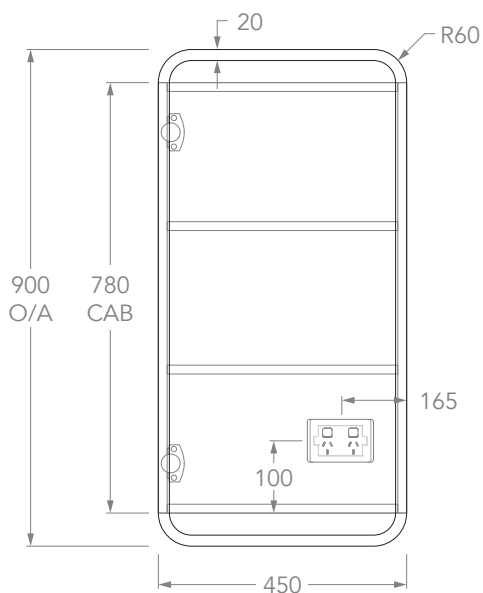

STANDARD SIZES (mm)	450	600	1050	1200	1500	1800
Cabinet /Overall Width (mm)	450	600	1050	1200	1501.5	1801.5
Cabinet Depth (mm)	132	132	132	132	132	132
Overall Depth (mm)	150	150	150	150	150	150
Cabinet Height (mm)	780	720	720	720	720	720
Overall Height (mm)	900	840	840	840	840	840
Number of Doors	1	2	3	3	4	4
Number of Shelves	2	2	4	4	4/6	4/6
Number of Powerpoints	1	1	1	1	1	1

Please note these are overall measurements.

Disclaimer: Products in this specification manual must by regulation be installed by licensed and registered trade people. The manufacturer/distributor reserves the right to vary specifications or delete models from their range without prior notification. Dimensions are nominal measurements only. Dimensions and set-outs listed are correct at time of publication however the manufacturer/distributor takes no responsibility for printing errors.

KADO

LUX FRAMED SHAVING CABINET

450

Front View

Side View

Top View

600

Front View

Side View

Top View

Note: Power point will always be located on the same side as the door hinge.

KADO

LUX FRAMED SHAVING CABINET

1050

Front View

Side View