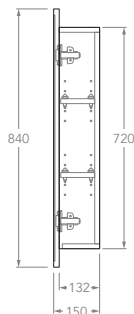

STANDARD SIZES (mm)	450	600	1050	1200	1500	1800
Cabinet /Overall Width (mm)	450	600	1050	1200	1501.5	1801.5
Cabinet Depth (mm)	132	132	132	132	132	132
Overall Depth (mm)	150	150	150	150	150	150
Cabinet Height (mm)	780	720	720	720	720	720
Overall Height (mm)	900	840	840	840	840	840
Number of Doors	1	2	3	3	4	4
Number of Shelves	2	2	4	4	4/6	4/6
Number of Powerpoints	1	1	1	1	1	1

Side View

Top View

Note: Power point will always be located on the same side as the door hinge.

KADO

LUX FRAMED SHAVING CABINET

1050

Front View

Side View

Top View

1200

Front View

Side View

Top View

1500 (Centre)

Front View

Side View

Top View

Note: Power point is available on the left or right hand side.

KADO

LUX FRAMED SHAVING CABINET

1500 (Double)

Front View

Side View

Top View