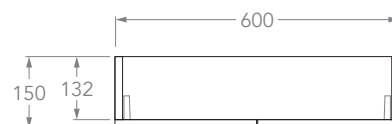

STANDARD SIZES (mm)	450	600	1050	1200	1500	1800
Cabinet /Overall Width (mm)	450	600	1050	1200	1501.5	1801.5
Cabinet Depth (mm)	132	132	132	132	132	132
Overall Depth (mm)	150	150	150	150	150	150
Cabinet Height (mm)	780	720	720	720	720	720
Overall Height (mm)	900	840	840	840	840	840
Number of Doors	1	2	3	3	4	4
Number of Shelves	2	2	4	4	4/6	4/6
Number of Powerpoints	1	1	1	1	1	1

KADO

LUX FRAMED SHAVING CABINET

450

Front View

Side View

Top View

600

Front View

Side View

Top View

Note: Power point will always be located on the same side as the door hinge.

KADO

LUX FRAMED SHAVING CABINET

1050

Front View

Side View