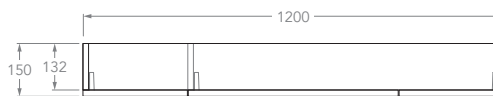

Top View

1200

Front View

Side View

Top View

1500 (Centre)

Front View

Side View

Top View

Note: Power point is available on the left or right hand side.

KADO

LUX FRAMED SHAVING CABINET

1500 (Double)

Front View

Side View

Top View