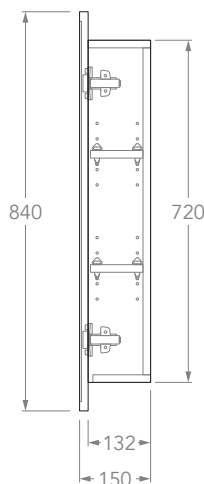

STANDARD SIZES (mm)	450	600	1050	1200	1500	1800
Cabinet /Overall Width (mm)	450	600	1050	1200	1501.5	1801.5
Cabinet Depth (mm)	132	132	132	132	132	132
Overall Depth (mm)	150	150	150	150	150	150
Cabinet Height (mm)	780	720	720	720	720	720
Overall Height (mm)	900	840	840	840	840	840
Number of Doors	1	2	3	3	4	4
Number of Shelves	2	2	4	4	4/6	4/6
Number of Powerpoints	1	1	1	1	1	1

KADO

LUX FRAMED SHAVING CABINET

450

Front View

Side View

Top View

600

Front View

Side View

Top View

Note: Power point will always be located on the same side as the door hinge.

KADO

LUX FRAMED SHAVING CABINET

1050

Front View

Side View

Top View

Note: Power point is available on the left or right hand side.

KADO

LUX FRAMED SHAVING CABINET

1500 (Double)

Front View

Side View

Top View