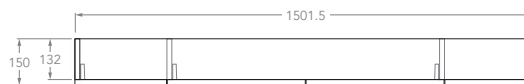

Top View

1200

Front View

Side View

Top View

1500 (Centre)

Front View

Side View

Top View

Note: Power point is available on the left or right hand side.

KADO

LUX FRAMED SHAVING CABINET

1500 (Double)

Front View

Side View

Top View