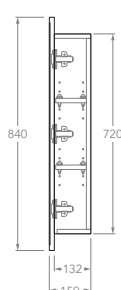

STANDARD SIZES (mm)	450	600	1050	1200	1500	1800
Cabinet /Overall Width (mm)	450	600	1050	1200	1501.5	1801.5
Cabinet Depth (mm)	132	132	132	132	132	132
Overall Depth (mm)	150	150	150	150	150	150
Cabinet Height (mm)	780	720	720	720	720	720
Overall Height (mm)	900	840	840	840	840	840
Number of Doors	1	2	3	3	4	4
Number of Shelves	2	2	4	4	4/6	4/6
Number of Powerpoints	1	1	1	1	1	1

Side View

Top View

Note: Power point will always be located on the same side as the door hinge.

KADO

LUX FRAMED SHAVING CABINET

1050

Front View

Side View

Top View

Note: Power point is available on the left or right hand side.

KADO

LUX FRAMED SHAVING CABINET

1500 (Double)

Front View

Side View

Top View

1800 (Centre)

Front View

Side View

Top View

1800 (Double)

Front View

Side View

Top View