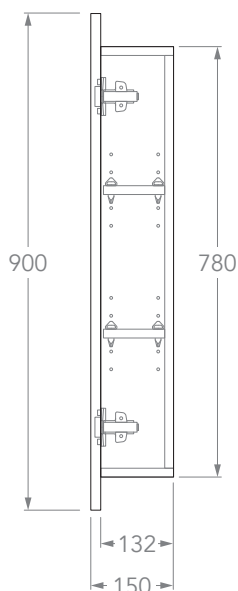

STANDARD SIZES (mm)	450	600	1050	1200	1500	1800
Cabinet /Overall Width (mm)	450	600	1050	1200	1501.5	1801.5
Cabinet Depth (mm)	132	132	132	132	132	132
Overall Depth (mm)	150	150	150	150	150	150
Cabinet Height (mm)	780	720	720	720	720	720
Overall Height (mm)	900	840	840	840	840	840
Number of Doors	1	2	3	3	4	4
Number of Shelves	2	2	4	4	4/6	4/6
Number of Powerpoints	1	1	1	1	1	1

KADO

LUX FRAMED SHAVING CABINET

450

Front View

Side View

Top View

600

Front View

Side View

Top View

Note: Power point will always be located on the same side as the door hinge.

KADO

LUX FRAMED SHAVING CABINET

1050

Front View

Side View

Top View

Note: Power point is available on the left or right hand side.

KADO

LUX FRAMED SHAVING CABINET

1500 (Double)

Front View

Side View

Top View