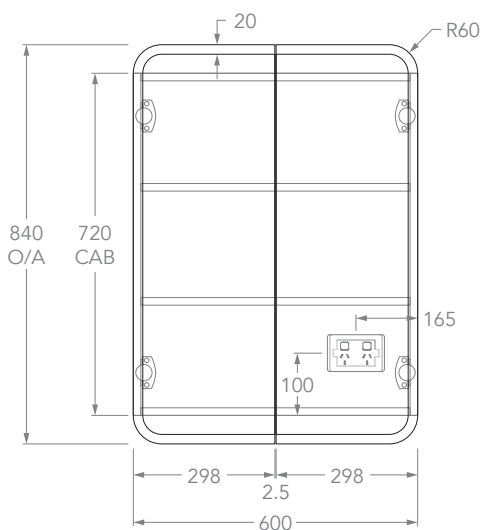

STANDARD SIZES (mm)	450	600	1050	1200	1500	1800
Cabinet /Overall Width (mm)	450	600	1050	1200	1501.5	1801.5
Cabinet Depth (mm)	132	132	132	132	132	132
Overall Depth (mm)	150	150	150	150	150	150
Cabinet Height (mm)	780	720	720	720	720	720
Overall Height (mm)	900	840	840	840	840	840
Number of Doors	1	2	3	3	4	4
Number of Shelves	2	2	4	4	4/6	4/6
Number of Powerpoints	1	1	1	1	1	1

Please note these are overall measurements.

Disclaimer: Products in this specification manual must by regulation be installed by licensed and registered trade people. The manufacturer/distributor reserves the right to vary specifications or delete models from their range without prior notification. Dimensions are nominal measurements only. Dimensions and set-outs listed are correct at time of publication however the manufacturer/distributor takes no responsibility for printing errors.

KADO

LUX FRAMED SHAVING CABINET

450

Front View

Side View

Top View

600

Front View

Side View

Top View

Note: Power point will always be located on the same side as the door hinge.

KADO

LUX FRAMED SHAVING CABINET

1050

Front View

Side View