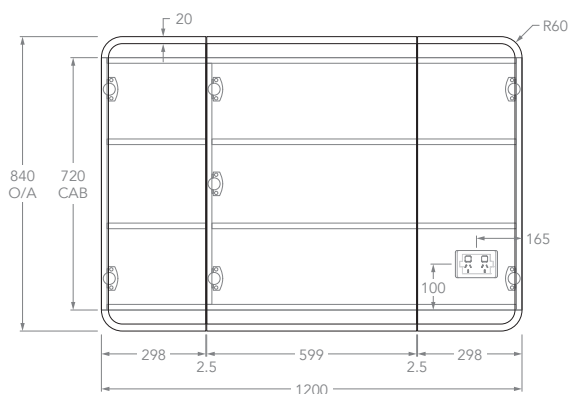

STANDARD SIZES (mm)	450	600	1050	1200	1500	1800
Cabinet /Overall Width (mm)	450	600	1050	1200	1501.5	1801.5
Cabinet Depth (mm)	132	132	132	132	132	132
Overall Depth (mm)	150	150	150	150	150	150
Cabinet Height (mm)	780	720	720	720	720	720
Overall Height (mm)	900	840	840	840	840	840
Number of Doors	1	2	3	3	4	4
Number of Shelves	2	2	4	4	4/6	4/6
Number of Powerpoints	1	1	1	1	1	1

Side View

Top View

Note: Power point will always be located on the same side as the door hinge.

KADO

LUX FRAMED SHAVING CABINET

1050

Front View

Side View

Top View

1200

Front View

Side View

Top View

1500 (Centre)

Front View

Side View

Top View

Note: Power point is available on the left or right hand side.

KADO

LUX FRAMED SHAVING CABINET

1500 (Double)

Front View

Side View

Top View