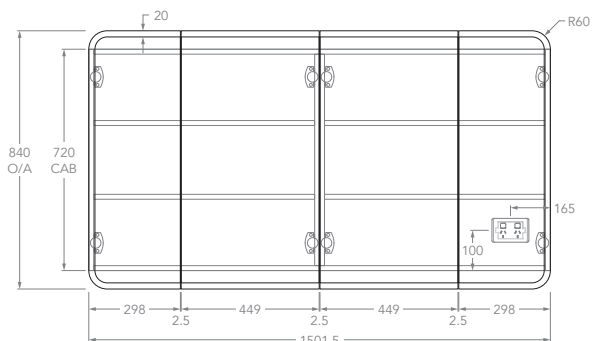

STANDARD SIZES (mm)	450	600	1050	1200	1500	1800
Cabinet /Overall Width (mm)	450	600	1050	1200	1501.5	1801.5
Cabinet Depth (mm)	132	132	132	132	132	132
Overall Depth (mm)	150	150	150	150	150	150
Cabinet Height (mm)	780	720	720	720	720	720
Overall Height (mm)	900	840	840	840	840	840
Number of Doors	1	2	3	3	4	4
Number of Shelves	2	2	4	4	4/6	4/6
Number of Powerpoints	1	1	1	1	1	1

Top View

1200

Front View

Side View

Top View

1500 (Centre)

Front View

Side View

Top View

Note: Power point is available on the left or right hand side.

KADO

LUX FRAMED SHAVING CABINET

1500 (Double)

Front View

Side View

Top View

1800 (Centre)

Front View

Side View

Top View

1800 (Double)

Front View

Side View

Top View