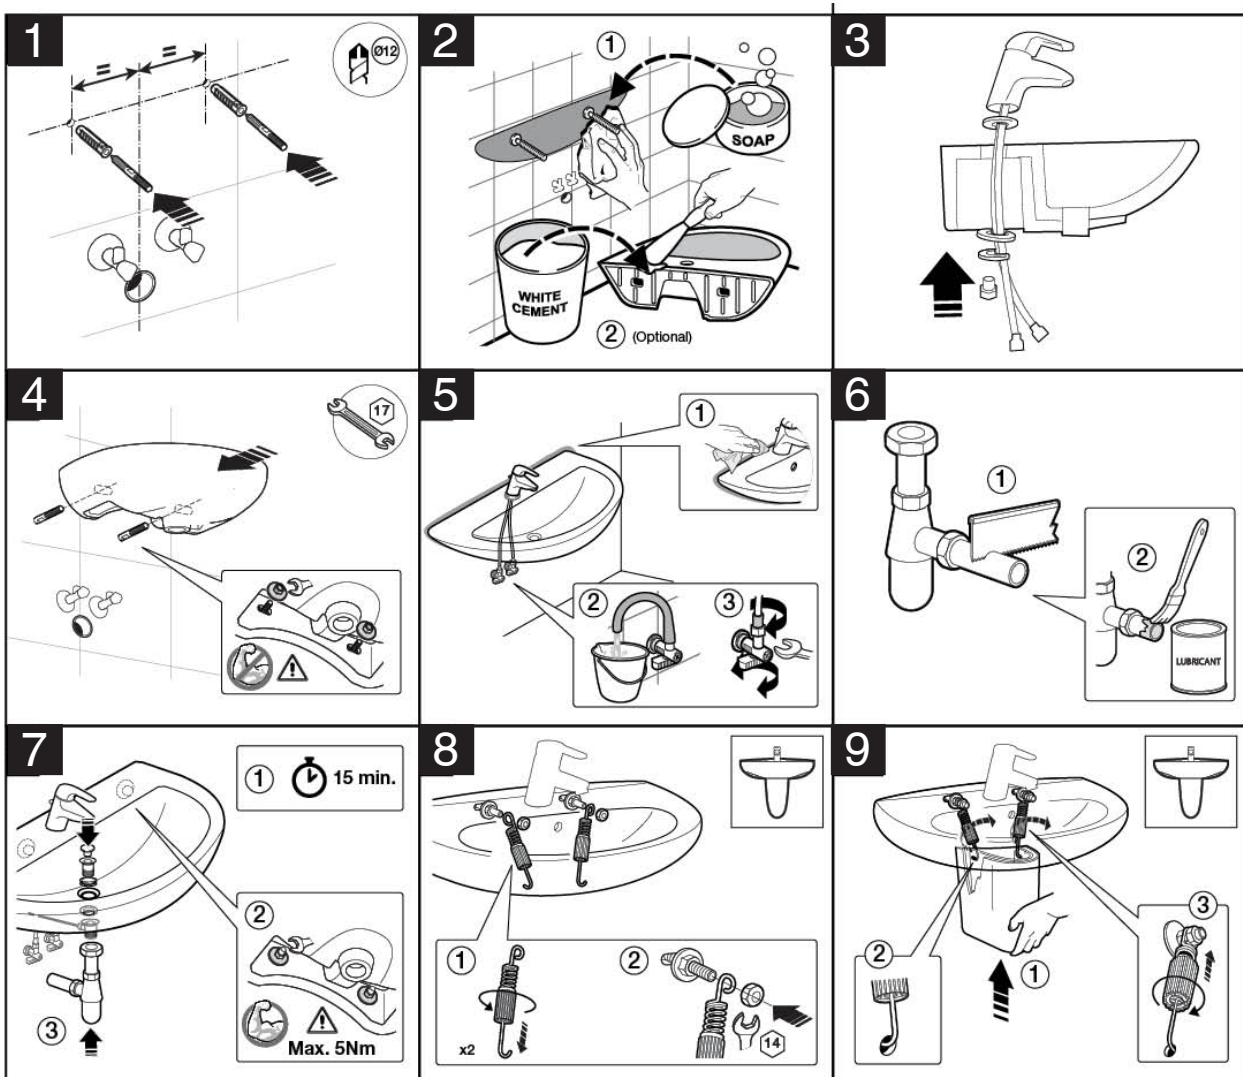

## Roca Inspira Wall Basin White

### INSTALLATION INSTRUCTIONS

**Note:**

If wall mounted tapware is to be used, consideration should be made to length of outlet and positioning of the basin on bench top.

If tapware is to be bench mounted allow suitable top width for fitting tapware.

\*Shape of the wall basin is purely indicative