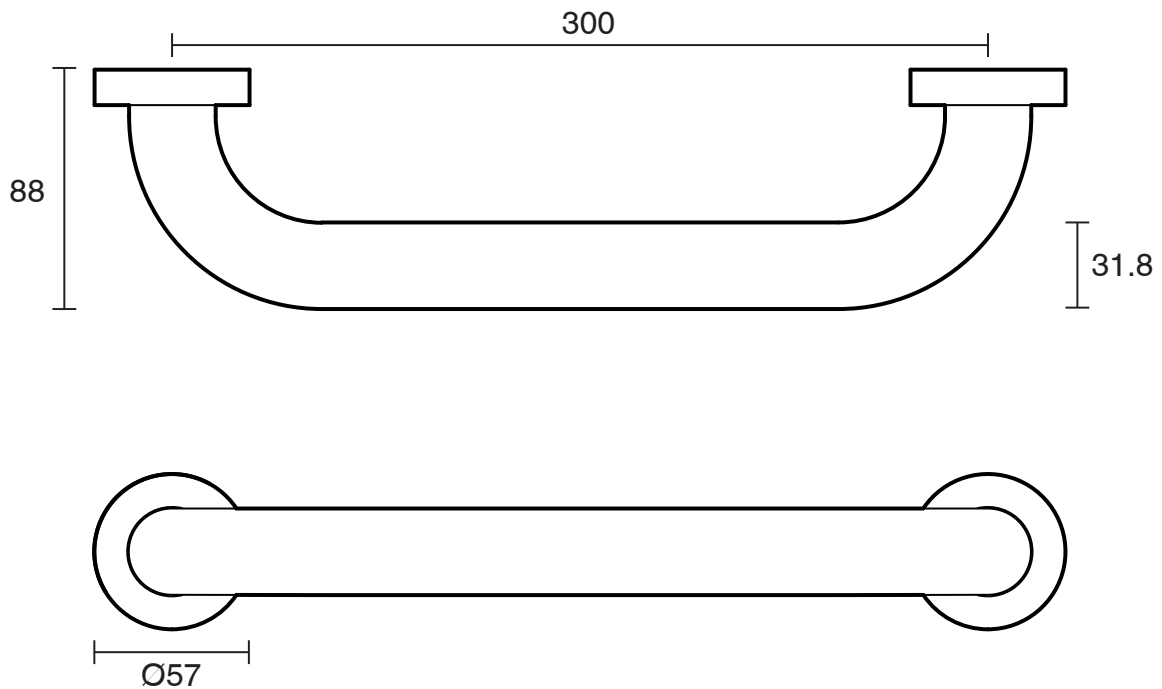

Mobi 32 x 300mm Grab Rail Satin Stainless Steel

9501865

SPECIFICATIONS

Recommended Use	Domestic;Hotel;Commercial
Material	Stainless Steel 304
Colour	Satin Stainless Steel
Mounting	Wall

WARRANTY

Warranty - Domestic Use (Years)	7
Spare Parts & Labour (Years)	1

Please refer to Warranty Page for full Terms and Conditions

Dimensions are nominal measurements only.

CLEANING RECOMMENDATIONS:

We recommend the use of soapy water or approved cleaners. This product should not be cleaned with abrasive materials. Damage caused by any improper treatment is not covered by the product warranty. Refer to Warranty Conditions

Disclaimer: Products in this specification manual must by regulation be installed by licensed and registered trade people. The manufacturer/distributor reserves the right to vary specifications or delete models from their range without prior notification. Dimensions are nominal measurements only. Dimensions and set-outs listed are correct at time of publication however the manufacturer/distributor takes no responsibility for printing errors.

Published 25/03/2025

To see the complete Mobi range go to www.reece.com.au