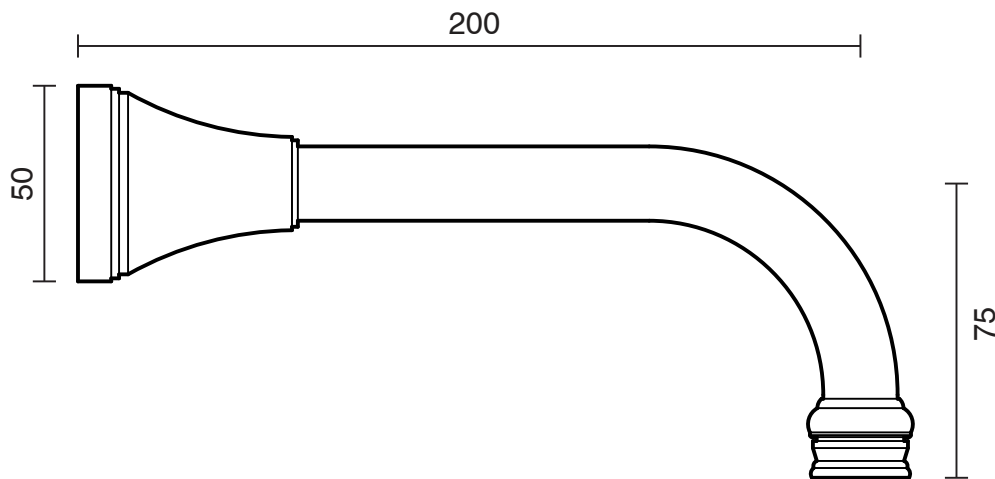

KADO

Kado Era Wall Basin Outlet 200mm Matte Black (5 Star)

2263987

SPECIFICATIONS

Recommended Use	Domestic, Hotel & Commercial
Colour	Matte Black
Finish	Matte
Material	DR Brass
Recommended Pressure Range	150 - 500 kPa
Maximum Continuous Working Temperature	80 deg C
Suitable for Storage Tank Hot Water	Yes
Suitable for Continuous Flow Hot Water	Yes
Suitable for Gravity Feed Hot Water	No

WARRANTY

Warranty - Domestic Use	10 Years
Spare Parts & Labour	12 Months

Please refer to Warranty Page for full Terms and Conditions

Dimensions are nominal measurements only.

CLEANING RECOMMENDATIONS:

We recommend the use of soapy water or approved cleaners. This product should not be cleaned with abrasive materials. Damage caused by any improper treatment is not covered by the product warranty. Refer to Warranty Conditions

Disclaimer: Products in this specification manual must by regulation be installed by licensed and registered trade people. The manufacturer/distributor reserves the right to vary specifications or delete models from their range without prior notification. Dimensions are nominal measurements only. Dimensions and set-outs listed are correct at time of publication however the manufacturer/distributor takes no responsibility for printing errors.

Published 06/04/2022

To see the complete Kado range go to www.reece.com.au