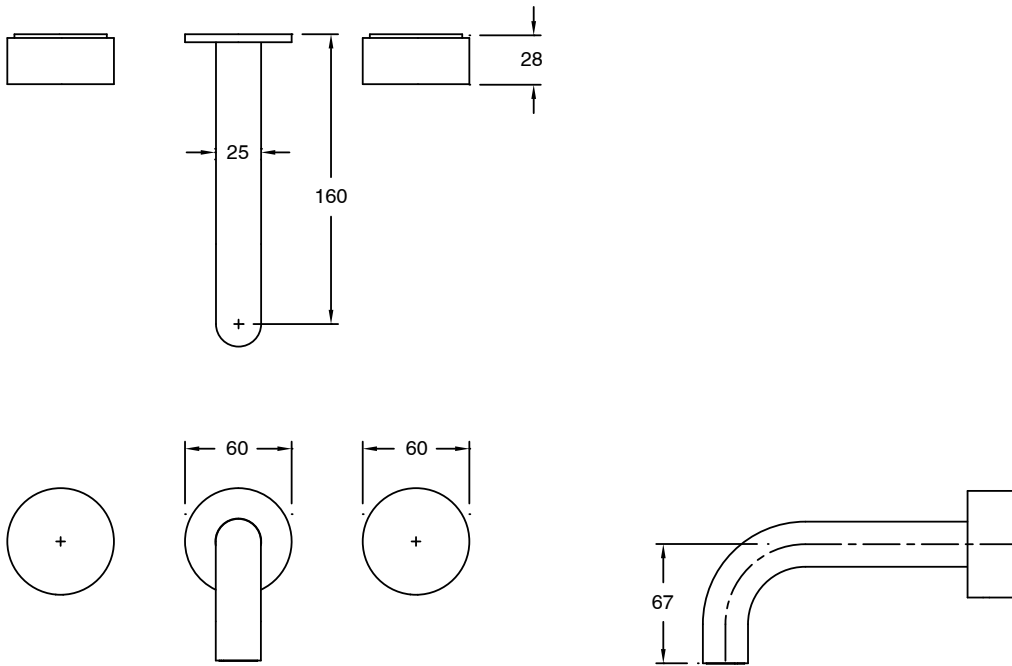

Milli Pure Bath Set 160mm with Diamond Textured Handles PVD Brushed Bronze

9511004

SPECIFICATIONS	
Recommended Use	Domestic;Hotel;Commercial
Colour Finish	Brushed Bronze
Primary Material	DR Brass
Recommended Pressure Range	150 - 500 kPa as per AS3500
Max Continuous Working Temperature (deg C)	65
Min Continuous Working Temperature (deg C)	5
Hot Water Unit Suitability	Storage Tank;Continuous Flow
WARRANTY	
Warranty - Domestic Use (Years)	15
Spare Parts & Labour (Years)	1

Please refer to Warranty Page for full Terms and Conditions

Dimensions are nominal measurements only.

CLEANING RECOMMENDATIONS:

We recommend the use of soapy water or approved cleaners. This product should not be cleaned with abrasive materials. Damage caused by any improper treatment is not covered by the product warranty. Refer to Warranty Conditions

Disclaimer: Products in this specification manual must by regulation be installed by licensed and registered trade people. The manufacturer/distributor reserves the right to vary specifications or delete models from their range without prior notification. Dimensions are nominal measurements only. Dimensions and set-outs listed are correct at time of publication however the manufacturer/distributor takes no responsibility for printing errors.

Published 13/03/2025

To see the complete Milli range go to www.reece.com.au