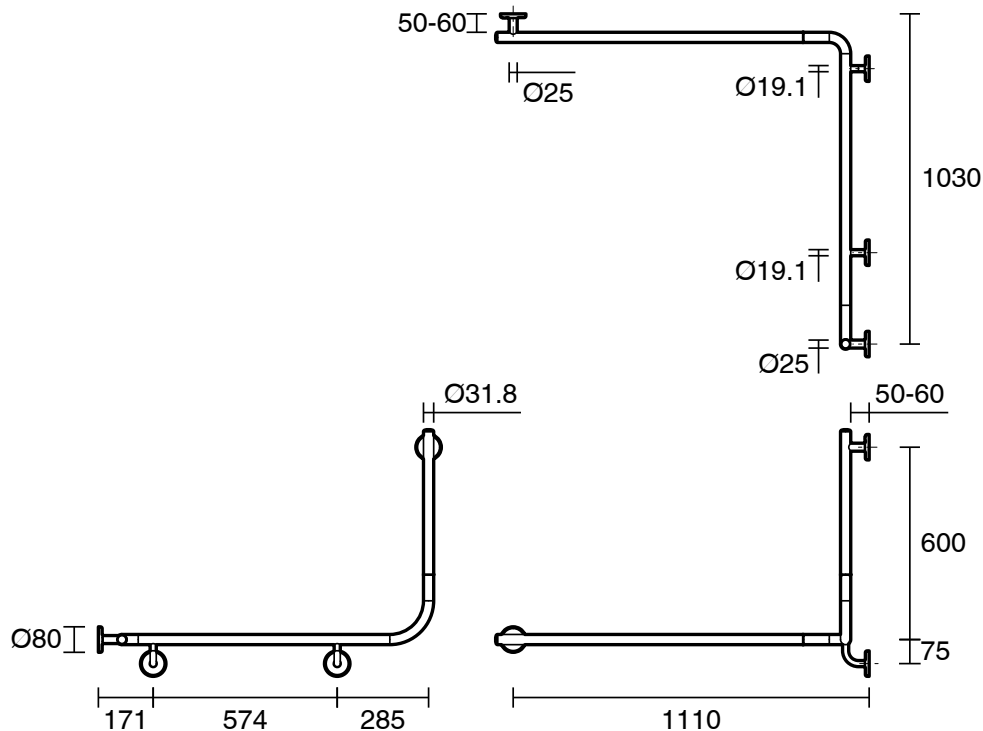

mizu

Mizu Drift 1110 x 1030 x 600 x 90 Degree Accessible Grab Rail Modular Left Hand Matte Black

2266551

SPECIFICATIONS

Recommended Use	Domestic, Hotel & Commercial
Colour	Matte Black
Material	304 grade (18/8) stainless steel
Weight Capacity	113 kg
Fixings	Double

WARRANTY

Replacement Only - Domestic Use	20 Years
Parts Replacement Only	12 Months

Please refer to Warranty Page for full Terms and Conditions

Dimensions are nominal measurements only.

CLEANING RECOMMENDATIONS:

We recommend the use of soapy water or approved cleaners. This product should not be cleaned with abrasive materials. Damage caused by any improper treatment is not covered by the product warranty. Refer to Warranty Conditions

Disclaimer: Products in this specification manual must by regulation be installed by licensed and registered trade people. The manufacturer/distributor reserves the right to vary specifications or delete models from their range without prior notification. Dimensions are nominal measurements only. Dimensions and set-outs listed are correct at time of publication however the manufacturer/distributor takes no responsibility for printing errors.

Published 05/07/2024

To see the complete Mizu range go to www.reece.com.au