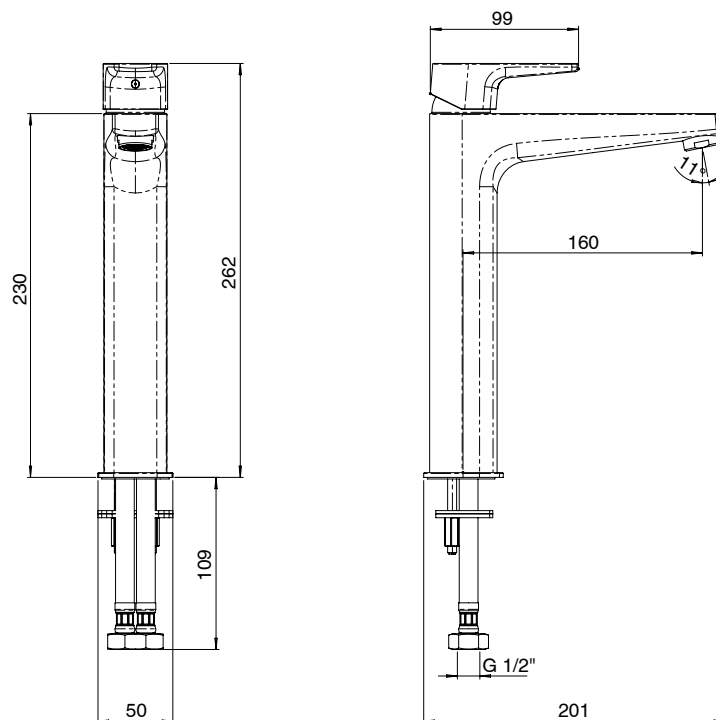

Posh Solus MK3 Extended Basin Mixer Tap Matte Black (4 Star)

2264819

SPECIFICATIONS

Recommended Use	Domestic, Hotel & Commercial
Colour	Matte Black
Finish	Matte
Material	DR Brass
Recommended Pressure Range	150 - 500 kPa
Maximum Continuous Working Temperature	65 deg C
Suitable for Storage Tank Hot Water	Yes
Suitable for Continuous Flow Hot Water	Yes
Suitable for Gravity Feed Hot Water	No

WARRANTY

Warranty - Domestic Use	10 Years
Spare Parts & Labour	12 Months

Please refer to Warranty Page for full Terms and Conditions

Dimensions are nominal measurements only.

CLEANING RECOMMENDATIONS:

We recommend the use of soapy water or approved cleaners. This product should not be cleaned with abrasive materials. Damage caused by any improper treatment is not covered by the product warranty. Refer to Warranty Conditions

Disclaimer: Products in this specification manual must by regulation be installed by licensed and registered trade people. The manufacturer/distributor reserves the right to vary specifications or delete models from their range without prior notification. Dimensions are nominal measurements only. Dimensions and set-outs listed are correct at time of publication however the manufacturer/distributor takes no responsibility for printing errors.

Published 03/03/2022

To see the complete Posh range go to
www.reece.com.au