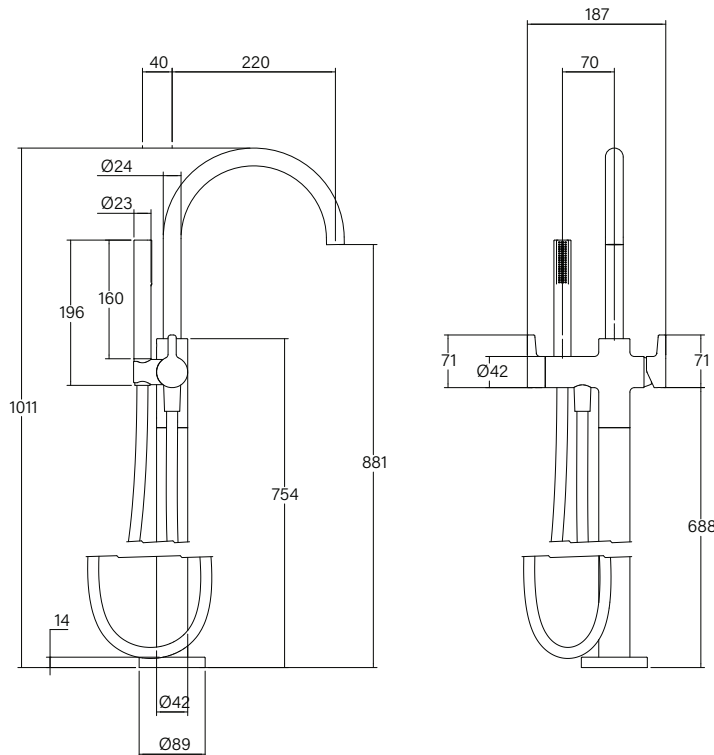

**Faucet Strommen Vara Fin Floor Mounted Bath Mixer with Hand Shower Trimset Brushed Nickel  
(3 Star)  
40315**

SPECIFICATIONS	
Recommended Use	Domestic; Commercial; Hotel
Colour Finish	Brushed Nickel
Primary Material	DR Brass
Recommended Pressure Range	300 - 500 kPa
Max Continuous Working Temperature (deg C)	65
Min Continuous Working Temperature (deg C)	5
Hot Water Unit Suitability	Storage Tank, Continuous Flow
WARRANTY	
Warranty - Domestic Use (Years)	40
Spare Parts & Labour (Years)	10
<i>Please refer to Warranty Page for full Terms and Conditions</i>	

**Disclaimer:** Products in this specification manual must by regulation be installed by licensed and registered trade people. The manufacturer/distributor reserves the right to vary specifications or delete models from their range without prior notification. Dimensions are nominal measurements only. Dimensions and set-outs listed are correct at time of publication however the manufacturer/distributor takes no responsibility for printing errors.