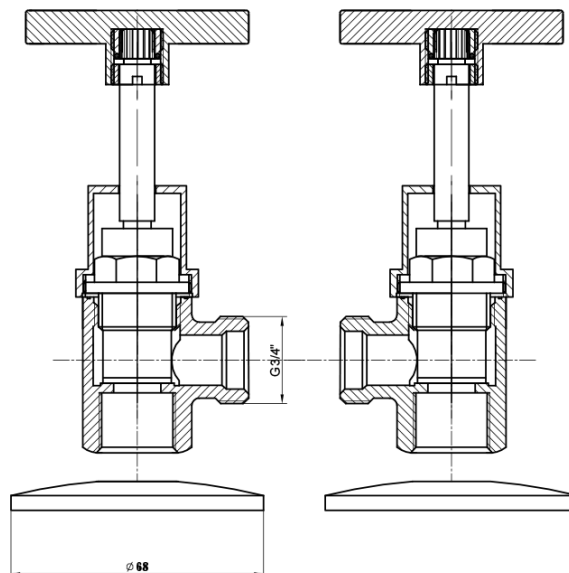

Posh Solus Washing Machine Stops Matte Black (Pair)

2263953

SPECIFICATIONS

Recommended Use	Domestic, Hotel & Commercial
Colour	Matte Black
Material	DR Brass
Recommended Pressure Range	150-500kPa
Maximum Continuous Working Temperature	80°C
Suitable for Storage Tank Hot Water	Yes
Suitable for Continuous Flow Hot Water	Yes
Suitable for Gravity Feed Hot Water	Yes

WARRANTY

Warranty - Domestic Use	10 Years
Spare Parts & Labour	12 Months

Please refer to Warranty Page for full Terms and Conditions

Dimensions are nominal measurements only.

CLEANING RECOMMENDATIONS:

We recommend the use of soapy water or approved cleaners. This product should not be cleaned with abrasive materials. Damage caused by any improper treatment is not covered by the product warranty. Refer to Warranty Conditions

Disclaimer: Products in this specification manual must by regulation be installed by licensed and registered trade people. The manufacturer/distributor reserves the right to vary specifications or delete models from their range without prior notification. Dimensions are nominal measurements only. Dimensions and set-outs listed are correct at time of publication however the manufacturer/distributor takes no responsibility for printing errors.

Published 27/04/2021

To see the complete Posh range go to
www.reece.com.au