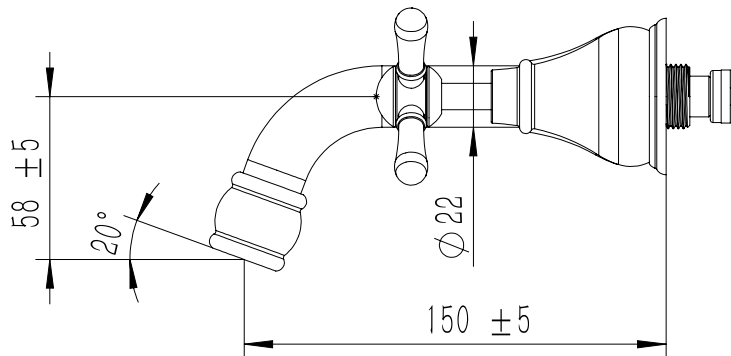

WARRANTY

Warranty - Domestic Use	15 Years
Spare Parts & Labour	12 Months

Please refer to Warranty Page for full Terms and Conditions