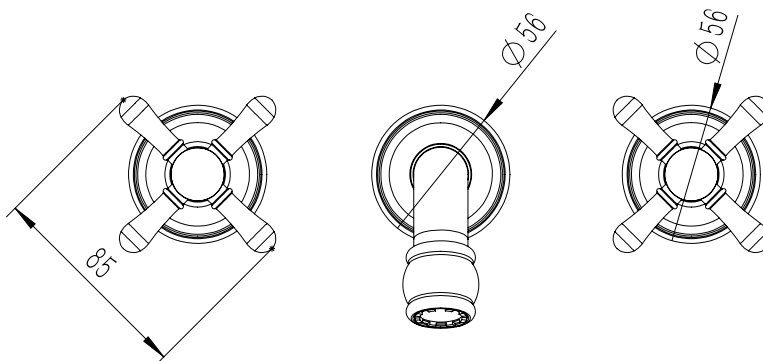

WARRANTY

Warranty - Domestic Use	15 Years
Spare Parts & Labour	12 Months

Please refer to Warranty Page for full Terms and Conditions