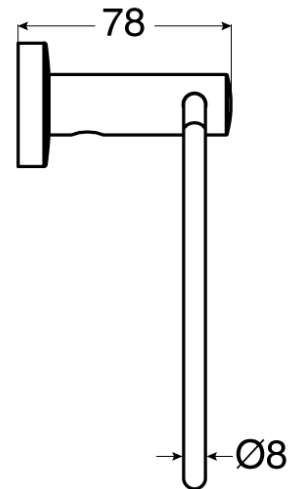

Posh Solus MK2 Guest Towel Ring Matte Black

2263972

SPECIFICATIONS

Recommended Use	Domestic, Hotel & Commercial
Colour	Matte Black

WARRANTY

Domestic Use Replacement Only	10 Years

Please refer to Warranty Page for full Terms and Conditions

Dimensions are nominal measurements only.

CLEANING RECOMMENDATIONS:

We recommend the use of soapy water or approved cleaners. This product should not be cleaned with abrasive materials. Damage caused by any improper treatment is not covered by the product warranty. Refer to Posh Warranty page for full Terms and Conditions.

Disclaimer: Products in this specification manual must by regulation be installed by licensed and registered trade people. The manufacturer/distributor reserves the right to vary specifications or delete models from their range without prior notification. Dimensions are nominal measurements only. Dimensions and set-outs listed are correct at time of publication however the manufacturer/distributor takes no responsibility for printing errors.

Published 27/04/2021

To see the complete Posh range go to
www.reece.com.au