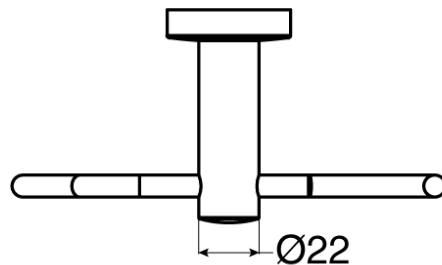

Posh Solus MK2 Guest Towel Ring Matte Black

2263972

SPECIFICATIONS

Recommended Use	Domestic, Hotel & Commercial
Colour	Matte Black

WARRANTY

Domestic Use Replacement Only	10 Years

Please refer to Warranty Page for full Terms and Conditions

Dimensions are nominal measurements only.

CLEANING RECOMMENDATIONS:

We recommend the use of soapy water or approved cleaners. This product should not be cleaned with abrasive materials. Damage caused by any improper treatment is not covered by the product warranty. Refer to Posh Warranty page for full Terms and Conditions.

Disclaimer: Products in this specification manual must by regulation be installed by licensed and registered trade people. The manufacturer/distributor reserves the right to vary specifications or delete models from their range without prior notification. Dimensions are nominal measurements only. Dimensions and set-outs listed are correct at time of publication however the manufacturer/distributor takes no responsibility for printing errors.

Published 27/04/2021

To see the complete Posh range go to
www.reece.com.au