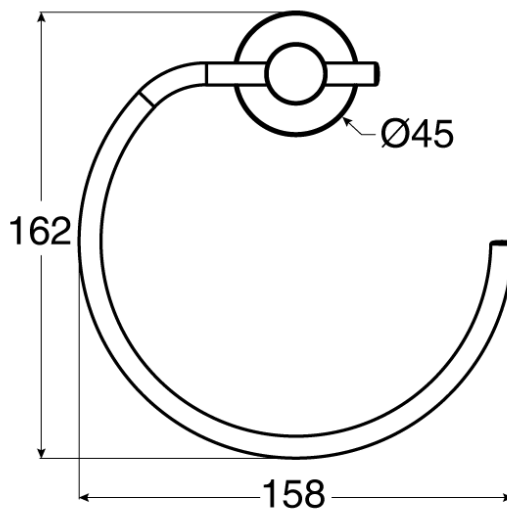

Posh Solus MK2 Guest Towel Ring Matte Black

2263972

SPECIFICATIONS

Recommended Use	Domestic, Hotel & Commercial
Colour	Matte Black

WARRANTY

Domestic Use Replacement Only	10 Years

Please refer to Warranty Page for full Terms and Conditions

Dimensions are nominal measurements only.

CLEANING RECOMMENDATIONS:

We recommend the use of soapy water or approved cleaners. This product should not be cleaned with abrasive materials. Damage caused by any improper treatment is not covered by the product warranty. Refer to Posh Warranty page for full Terms and Conditions.

Disclaimer: Products in this specification manual must by regulation be installed by licensed and registered trade people. The manufacturer/distributor reserves the right to vary specifications or delete models from their range without prior notification. Dimensions are nominal measurements only. Dimensions and set-outs listed are correct at time of publication however the manufacturer/distributor takes no responsibility for printing errors.

Published 27/04/2021

To see the complete Posh range go to
www.reece.com.au