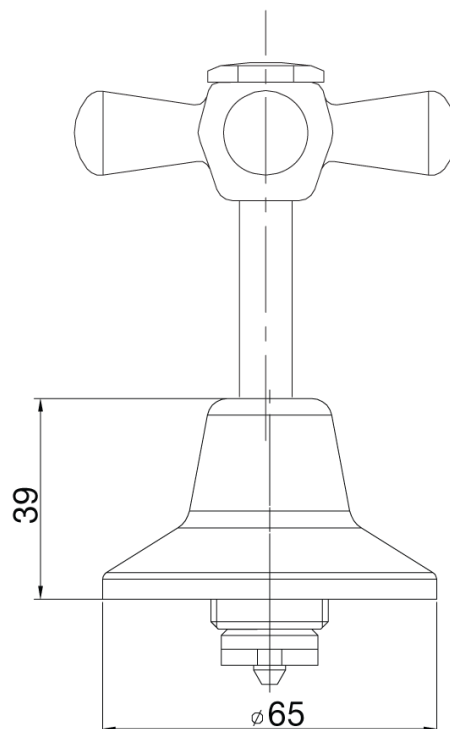

## Posh Bristol Wall Top Assembly Taps Ivory/ Gold

2205254

### SPECIFICATIONS

|  |                              |
|--|------------------------------|
| Recommended Use                            | Domestic;Hotel;Commercial    |
| Colour Finish                              | Ivory;Gold                   |
| Primary Material                           | DR Brass                     |
| Recommended Pressure Range                 | 150 - 500 kPa as per AS3500  |
| Max Continuous Working Temperature (deg C) | 80                           |
| Min Continuous Working Temperature (deg C) | 5                            |
| Hot Water Unit Suitability                 | Storage Tank;Continuous Flow |

Dimensions are nominal measurements only.