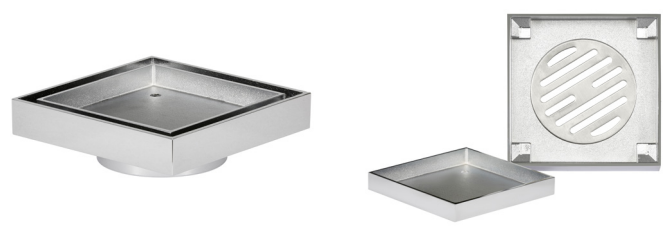

mizu

Mizu Drift Tile Insert Waste

SPECIFICATIONS

Recommended Use	Domestic, Hotel and Commercial
Material	Brass
Colour Availability	Chrome
Length	120mm x 120mm
Diameter Pipe	80mm PVC & 100mm PVC
Waste	DN80, DN100
Certification	WMTS - 040

WARRANTY

Domestic Use	2 Years Replacement Only
Spare Parts	12 Months Replacement Only

Please refer to Warranty Page for full Terms and Conditions

202208