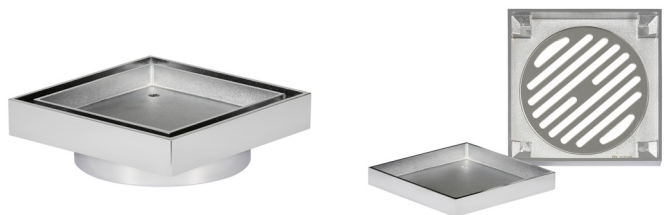

mizu

Mizu Drift Tile Insert Waste

SPECIFICATIONS

Recommended Use	Domestic, Hotel and Commercial
Material	Brass
Colour Availability	Chrome
Length	120mm x 120mm
Diameter Pipe	80mm PVC & 100mm PVC
Waste	DN80, DN100
Certification	WMTS - 040

WARRANTY

Domestic Use	2 Years Replacement Only
Spare Parts	12 Months Replacement Only

Please refer to Warranty Page for full Terms and Conditions

202209

CLEANING RECOMMENDATIONS:

We recommend the use of soapy water or approved cleaners. This product should not be cleaned with abrasive materials. Damage caused by any improper treatment is not covered by the product warranty. Refer to Warranty Conditions.

Dimensions are nominal measurements only.
Disclaimer: Products in this specification manual must by regulation be installed by licensed and registered trade people. The manufacturer/distributor reserves the right to vary specifications or delete models from their range without prior notification. Dimensions are nominal measurements only. Dimensions and set-outs listed are correct at time of publication however the manufacturer/distributor takes no responsibility for printing errors.
Published 02/10/2020