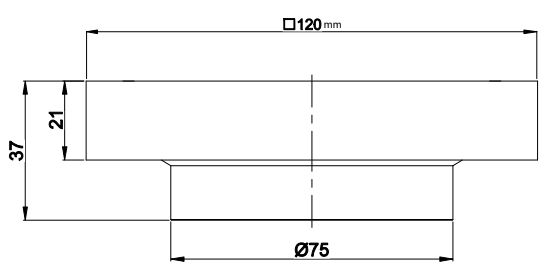

mizu

Mizu Drift Tile Insert Waste

SPECIFICATIONS

Recommended Use	Domestic, Hotel and Commercial
Material	Brass
Colour Availability	Chrome
Length	120mm x 120mm
Diameter Pipe	80mm PVC & 100mm PVC
Waste	DN80, DN100
Certification	WMTS - 040

WARRANTY

Domestic Use	2 Years Replacement Only
Spare Parts	12 Months Replacement Only

Please refer to Warranty Page for full Terms and Conditions

202208

CLEANING RECOMMENDATIONS:

We recommend the use of soapy water or approved cleaners. This product should not be cleaned with abrasive materials. Damage caused by any improper treatment is not covered by the product warranty. Refer to Warranty Conditions.

Dimensions are nominal measurements only.
Disclaimer: Products in this specification manual must by regulation be installed by licensed and registered trade people. The manufacturer/distributor reserves the right to vary specifications or delete models from their range without prior notification. Dimensions are nominal measurements only. Dimensions and set-outs listed are correct at time of publication however the manufacturer/distributor takes no responsibility for printing errors.
Published 02/10/2020