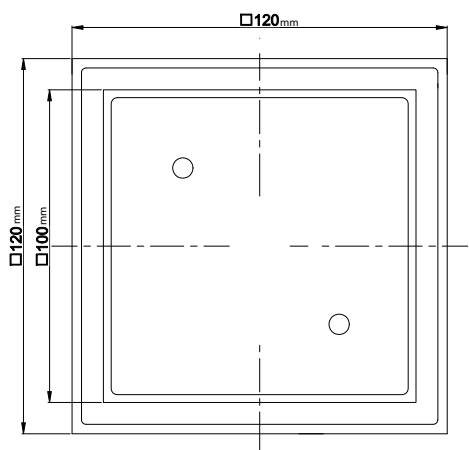

mizu

Mizu Drift Tile Insert Waste

SPECIFICATIONS

Recommended Use	Domestic, Hotel and Commercial
Material	Brass
Colour Availability	Chrome
Length	120mm x 120mm
Diameter Pipe	80mm PVC & 100mm PVC
Waste	DN80, DN100
Certification	WMTS - 040

WARRANTY

Domestic Use	2 Years Replacement Only
Spare Parts	12 Months Replacement Only

Please refer to Warranty Page for full Terms and Conditions

202208

CLEANING RECOMMENDATIONS:

We recommend the use of soapy water or approved cleaners. This product should not be cleaned with abrasive materials. Damage caused by any improper treatment is not covered by the product warranty. Refer to Warranty Conditions.

Dimensions are nominal measurements only.
Disclaimer: Products in this specification manual must by regulation be installed by licensed and registered trade people. The manufacturer/distributor reserves the right to vary specifications or delete models from their range without prior notification. Dimensions are nominal measurements only. Dimensions and set-outs listed are correct at time of publication however the manufacturer/distributor takes no responsibility for printing errors.
Published 02/10/2020