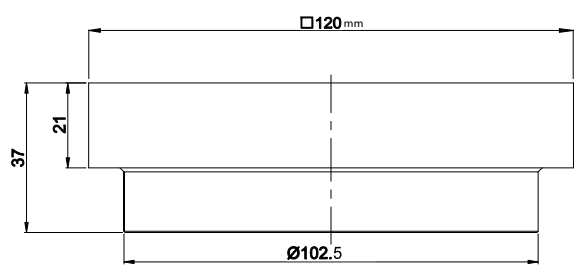

202209

CLEANING RECOMMENDATIONS:

We recommend the use of soapy water or approved cleaners. This product should not be cleaned with abrasive materials. Damage caused by any improper treatment is not covered by the product warranty. Refer to Warranty Conditions.

Dimensions are nominal measurements only.
Disclaimer: Products in this specification manual must by regulation be installed by licensed and registered trade people. The manufacturer/distributor reserves the right to vary specifications or delete models from their range without prior notification. Dimensions are nominal measurements only. Dimensions and set-outs listed are correct at time of publication however the manufacturer/distributor takes no responsibility for printing errors.
Published 02/10/2020