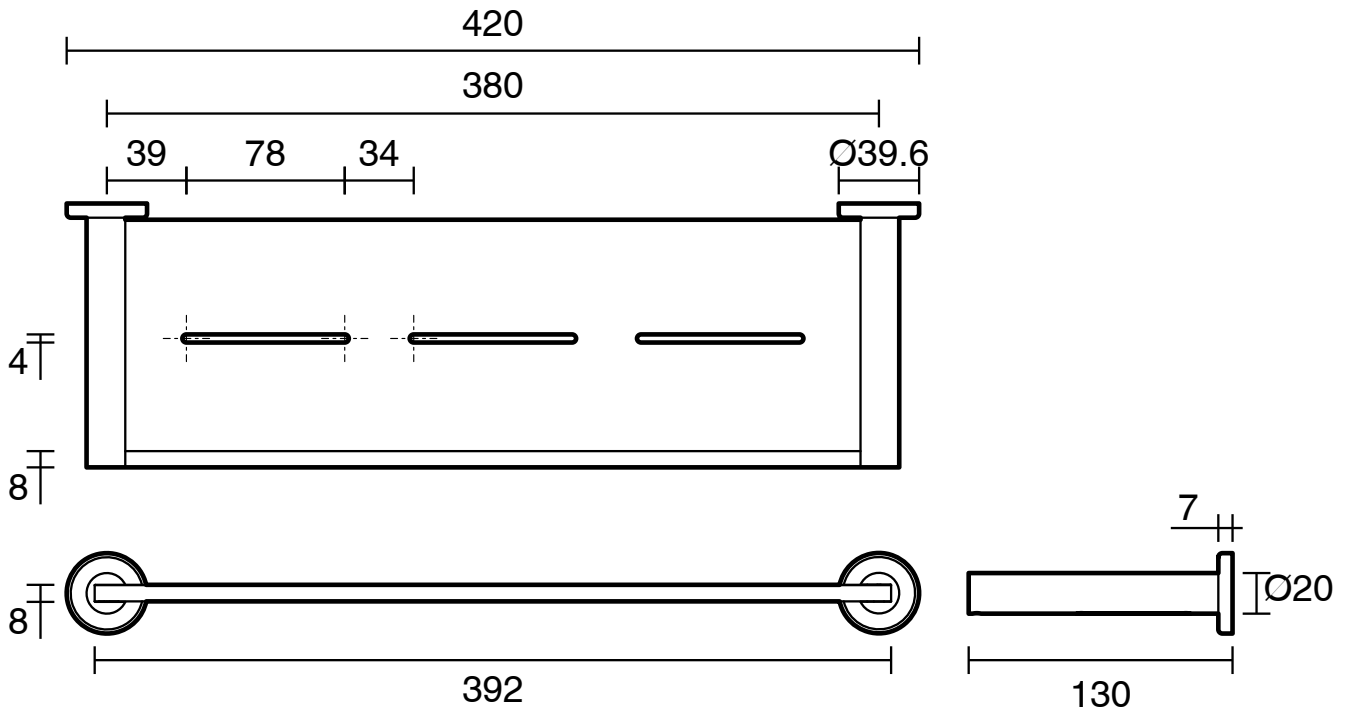

Mizu Drift Metal Shelf Chrome

2269166

SPECIFICATIONS

Recommended Use	Domestic, Hotel & Commercial
Colour	Chrome
Material	Brass

WARRANTY

Replacement Only - Domestic Use	10 Years
Parts Replacement Only	12 Months

Please refer to Warranty Page for full Terms and Conditions

Dimensions are nominal measurements only.

CLEANING RECOMMENDATIONS:

We recommend the use of soapy water or approved cleaners. This product should not be cleaned with abrasive materials. Damage caused by any improper treatment is not covered by the product warranty. Refer to Warranty Conditions

Disclaimer: Products in this specification manual must by regulation be installed by licensed and registered trade people. The manufacturer/distributor reserves the right to vary specifications or delete models from their range without prior notification. Dimensions are nominal measurements only. Dimensions and set-outs listed are correct at time of publication however the manufacturer/distributor takes no responsibility for printing errors.

Published 21/03/2024

To see the complete Mizu range go to www.reece.com.au