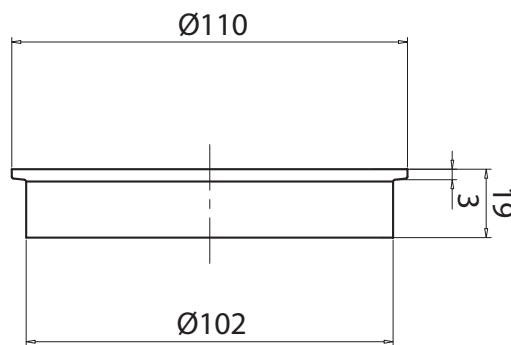

mizu

Mizu Drift Brass Trapscrew Grate Round 100mm Chrome

202370

SPECIFICATIONS

Recommended Use	Domestic, Hotel & Commercial
Material	Brass
Colour	Chrome
Finish	Polished

WARRANTY

Replacement Only - Domestic Use	12 Months

Please refer to Warranty Page for full Terms and Conditions

Dimensions are nominal measurements only.

CLEANING RECOMMENDATIONS:

We recommend using a soft cloth or moist sponge with soapy water or mild detergent. Rinse with clean water, towel dry after cleaning. Clean regularly to protect surface finish. Do not use chemical or abrasive cleaners, avoid using a scrubbing brush or scourer sponge to clean. A soft brush can be used for hard to reach places. Damage caused by any improper treatment is not covered by the product warranty. Refer to Warranty Conditions.

Disclaimer: Products in this specification manual must by regulation be installed by licensed and registered trade people. The manufacturer/distributor reserves the right to vary specifications or delete models from their range without prior notification. Dimensions are nominal measurements only. Dimensions and set-outs listed are correct at time of publication however the manufacturer/distributor takes no responsibility for printing errors.

Published 22/12/2021

To see the complete Mizu range go to www.reece.com.au