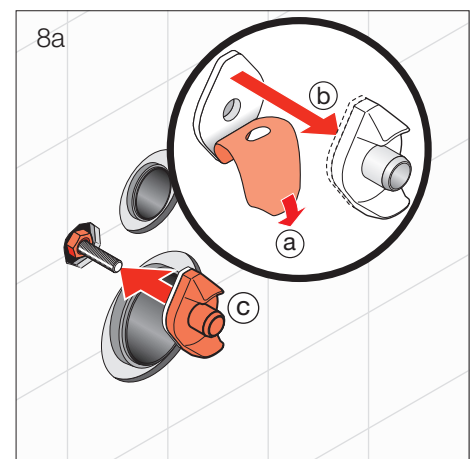

LAUFEN

8.9282.7.000.000.1