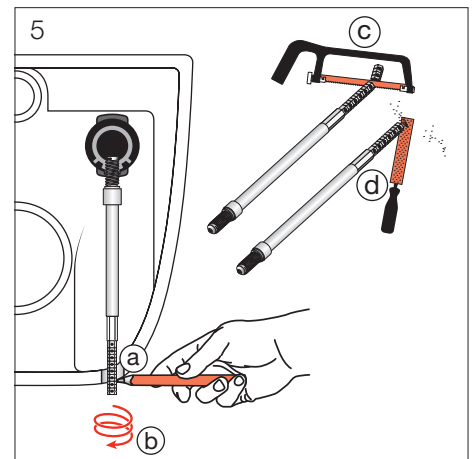

LAUFEN

8.9282.7.000.000.1