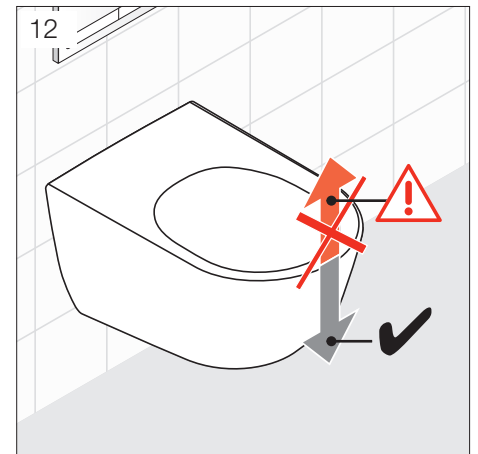

Laufen Bathrooms AG
Wahlenstrasse 46
CH-4242 Laufen, Switzerland
www.laufen.com

LAUFEN

DE/FR/IT/EN/ES/NL/CS/LT/PL/HU/RU/BG