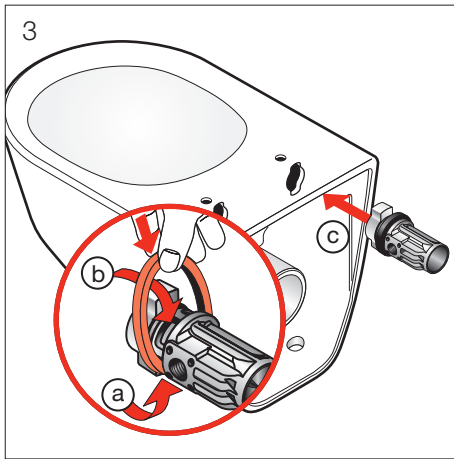

LAUFEN

8.9282.7.000.000.1