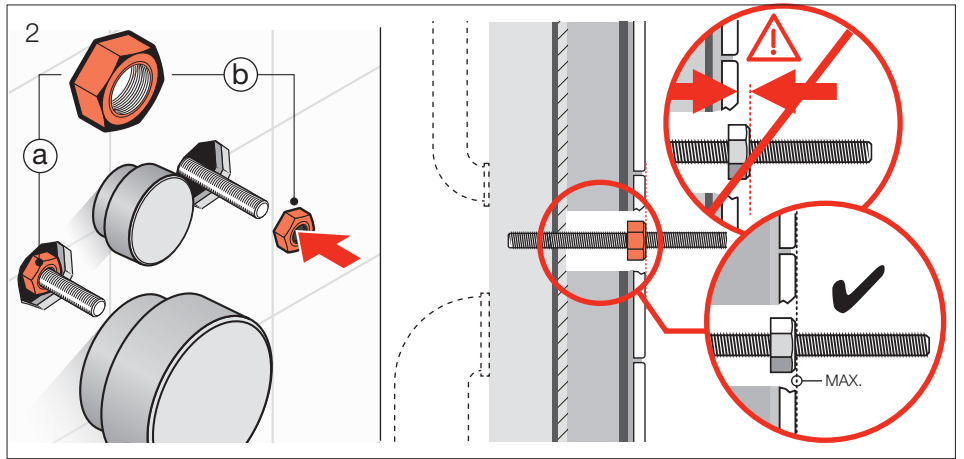

LAUFEN

8.9282.7.000.000.1