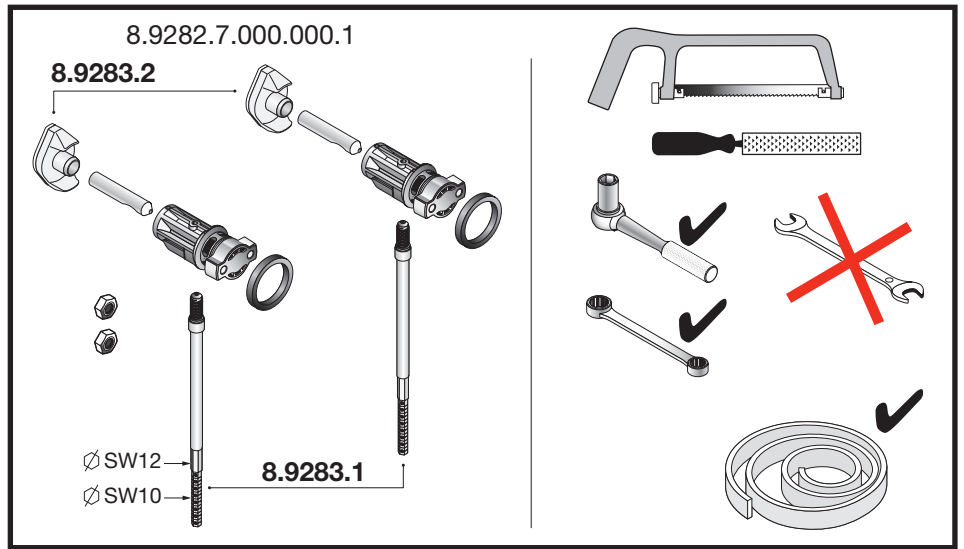

LAUFEN

8.9282.7.000.000.1