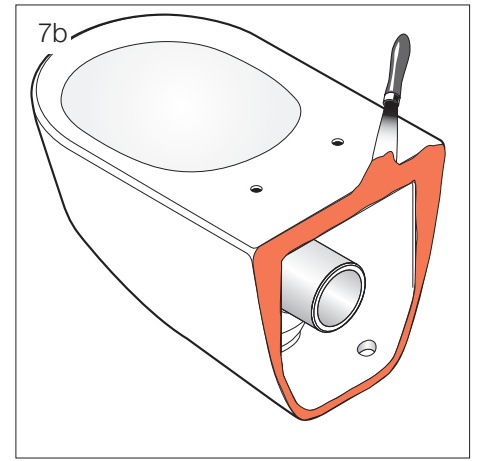

- Schmierseife
- Jabón líquido
- Mydło w płynie
- Savon noir
- Zachte zeep
- Kenőszappan
- Sapone liquido
- Tekuté mýdlo
- Жидкое мыло
- Liquid-soap
- Skystas muilas
- Течност-сапун