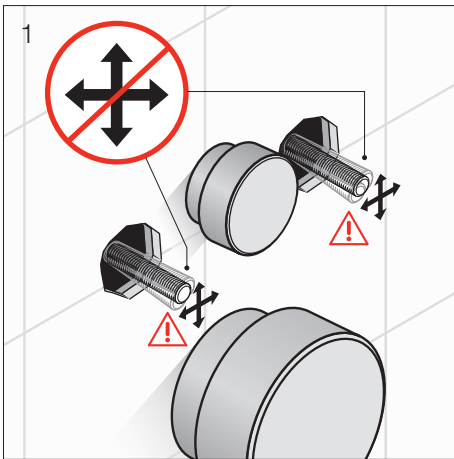

LAUFEN

8.9282.7.000.000.1