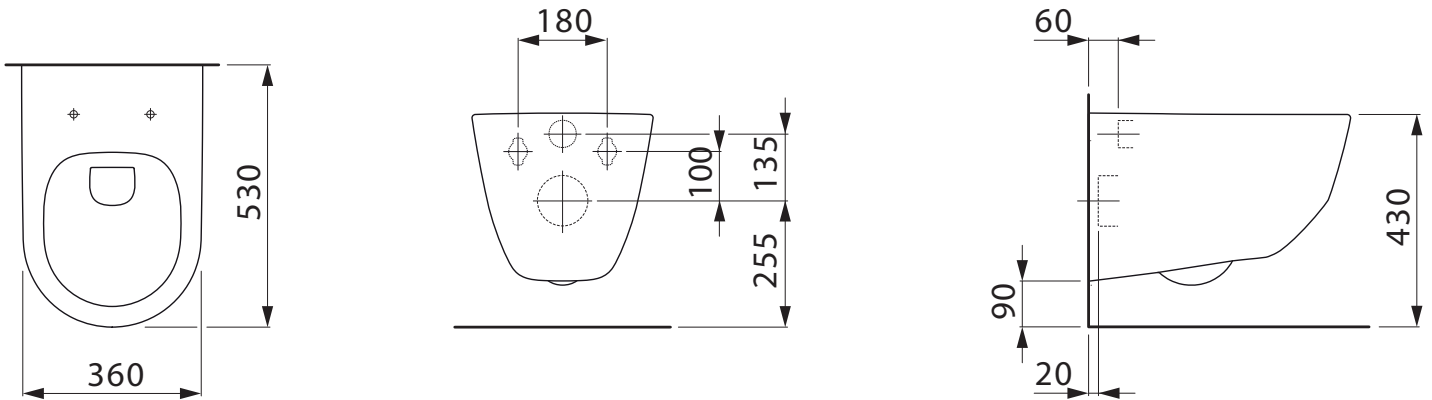

Laufen Pro A Rimless Wall Hung Pan (4 Star)

INSTALLATION INSTRUCTIONS

CLEANING RECOMMENDATIONS:

We recommend the use of soapy water or approved cleaners.

This product should not be cleaned with abrasive materials.