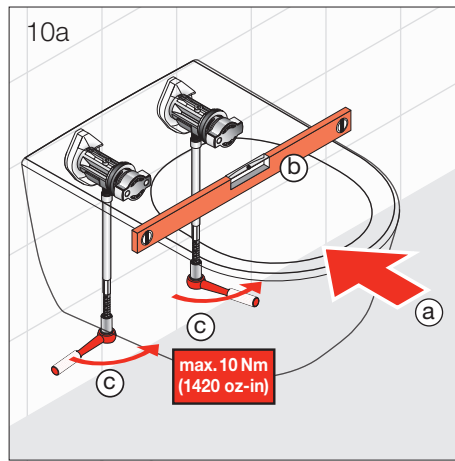

- Schmierseife
- Jabón líquido
- Mydło w płynie
- Savon noir
- Zachte zeep
- Kenőszappan
- Sapone liquido
- Tekuté mýdlo
- Жидкое мыло
- Liquid-soap
- Skystas muilas
- Течност-сапун