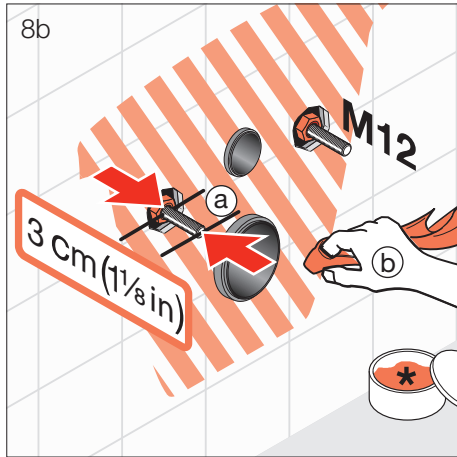

- Schmierseife
- Jabón líquido
- Mydło w płynie
- Savon noir
- Zachte zeep
- Kenőszappan
- Sapone liquido
- Tekuté mýdlo
- Жидкое мыло
- Liquid-soap
- Skystas muilas
- Течност-сапун