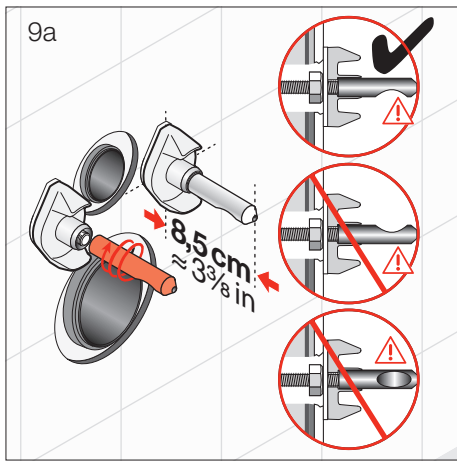

- Schmierseife
- Jabón líquido
- Mydło w płynie
- Savon noir
- Zachte zeep
- Kenőszappan
- Sapone liquido
- Tekuté mýdlo
- Жидкое мыло
- Liquid-soap
- Skystas muilas
- Течност-сапун