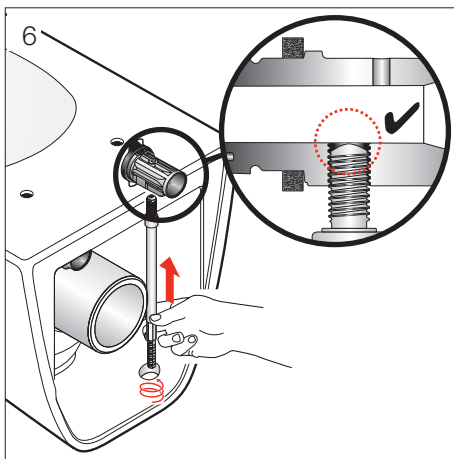

LAUFEN

8.9282.7.000.000.1