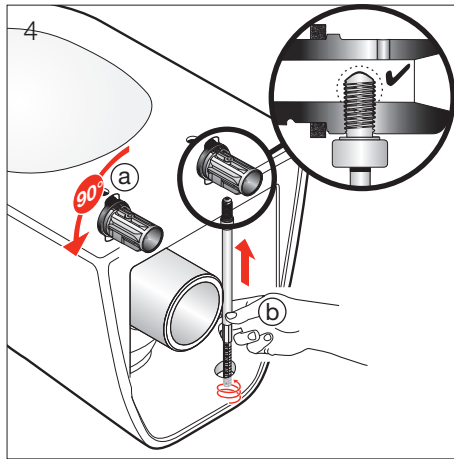

LAUFEN

8.9282.7.000.000.1