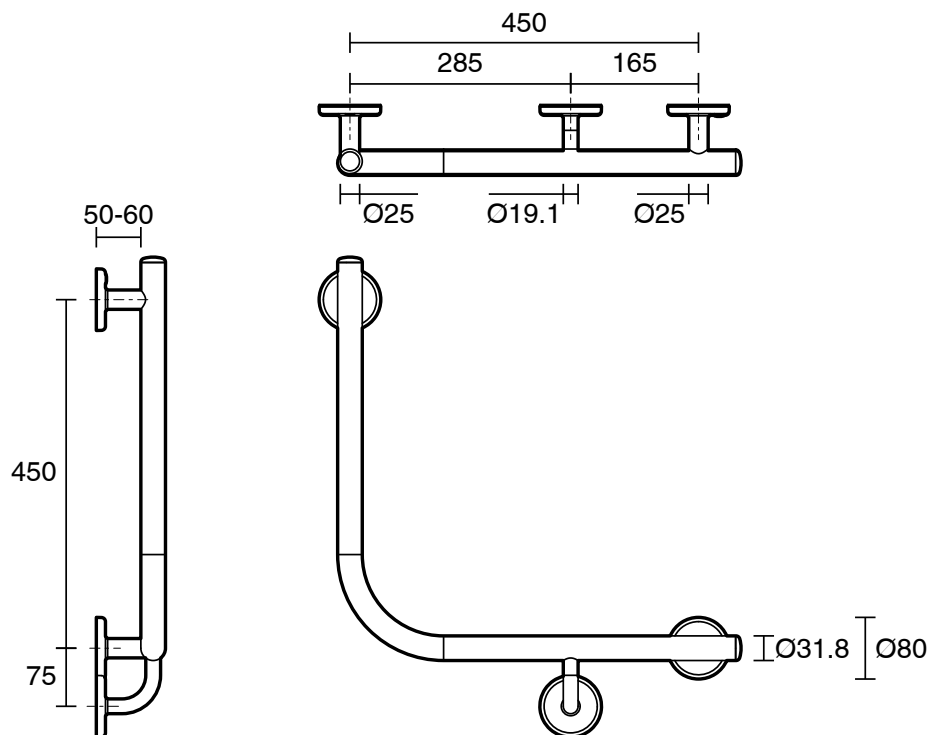

mizu

Mizu Drift 450 x 450 x 90 Degree Ambulant Toilet Grab Rail Right Hand Polished Stainless Steel

2266530

SPECIFICATIONS

Recommended Use	Domestic, Hotel & Commercial
Colour	Polished Stainless Steel
Material	304 grade (18/8) stainless steel
Weight Capacity	113 kg
Fixings	Double

WARRANTY

Replacement Only - Domestic Use	20 Years
Parts Replacement Only	12 Months

Please refer to Warranty Page for full Terms and Conditions

Dimensions are nominal measurements only.

CLEANING RECOMMENDATIONS:

We recommend the use of soapy water or approved cleaners. This product should not be cleaned with abrasive materials. Damage caused by any improper treatment is not covered by the product warranty. Refer to Warranty Conditions

Disclaimer: Products in this specification manual must by regulation be installed by licensed and registered trade people. The manufacturer/distributor reserves the right to vary specifications or delete models from their range without prior notification. Dimensions are nominal measurements only. Dimensions and set-outs listed are correct at time of publication however the manufacturer/distributor takes no responsibility for printing errors.

Published 05/07/2024

To see the complete Mizu range go to
www.reece.com.au