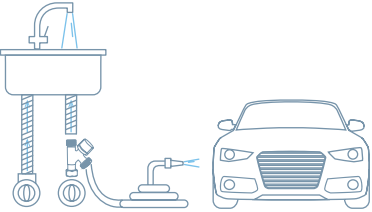

Need to connect  
an extra water point?

4. Re-connect to outlet

Built-in anti limescale technology

2. Insert ConeKta

3. Connect additional connection

1. Turn off mini stop and disconnect the outlet

Available in 1/2" to 1/2" and 1/2" to 3/4" models

# coneKta

An easy, fast and intelligent solution.

ConeKta's main advantages:

Long, Limescale free Life.

Flexible, swivel nut design.

Single brass body,  
no leaks.

Ref. AS116 & AS118

- Fast and easy installation
- 1/4 valve turn system
- Ideal for drinking water and domestic hot water
- High quality: European brass
- 100% Made in Spain