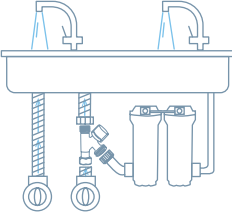

Need to connect  
an extra water point?

4. Re-connect to outlet

Built-in anti limescale technology

2. Insert ConeKta

3. Connect additional connection

1. Turn off mini stop and disconnect the outlet

Available in 1/2" to 1/2" and 1/2" to 3/4" models

# coneKta

An easy, fast and intelligent solution.

ConeKta's main advantages:

Long, Limescale free Life.

Flexible, swivel nut design.

Single brass body,  
no leaks.

Ref. AS116 & AS118

- Fast and easy installation
- 1/4 valve turn system
- Ideal for drinking water and domestic hot water
- High quality: European brass
- 100% Made in Spain