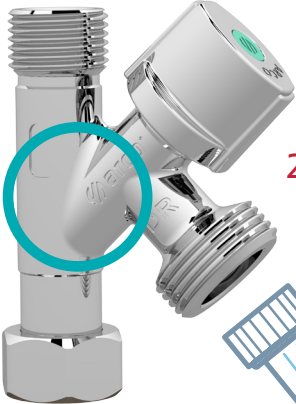

Need to connect  
an extra water point?

4. Re-connect to outlet

Built-in anti limescale technology

2. Insert ConeKta

3. Connect additional connection

1. Turn off mini stop and disconnect the outlet

Available in 1/2" to 1/2" and 1/2" to 3/4" models

# coneKta

An easy, fast and intelligent solution.

ConeKta's main advantages:

Long, Limescale free Life.

Flexible, swivel nut design.

Single brass body,  
no leaks.

Ref. AS116 & AS118

- Fast and easy installation
- 1/4 valve turn system
- Ideal for drinking water and domestic hot water
- High quality: European brass
- 100% Made in Spain

## Other members of the Arco family:

Right angle mini stop

Lipstick

Black Lipstick

Combi valve

Grifo garden tap

Grifo double garden tap