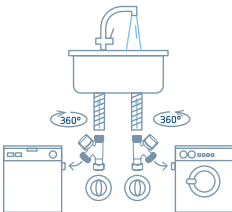

Need to connect  
an extra water point?

4. Re-connect to outlet

Built-in anti limescale technology

2. Insert ConeKta

3. Connect additional connection

1. Turn off mini stop and disconnect the outlet

Available in 1/2" to 1/2" and 1/2" to 3/4" models

# coneKta

An easy, fast and intelligent solution.

ConeKta's main advantages:

Long, Limescale free Life.

Flexible, swivel nut design.

Single brass body,  
no leaks.

Ref. AS116 & AS118

- Fast and easy installation
- 1/4 valve turn system
- Ideal for drinking water and domestic hot water
- High quality: European brass
- 100% Made in Spain