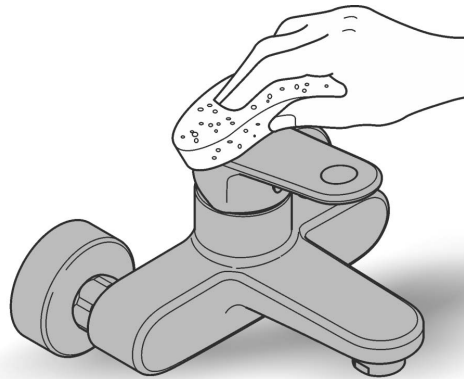

RAINSHOWER COSMOPOLITAN
310MM OVERHEAD SHOWER
MODEL #26626GN0

*Pure Freude
an Wasser*

Spare Parts

Pos.-nr.	Product Description	Order-nr.	Units per package
1	Spare part set	45933000	1

48166000

SpeedClean

Pure Freude
an Wasser