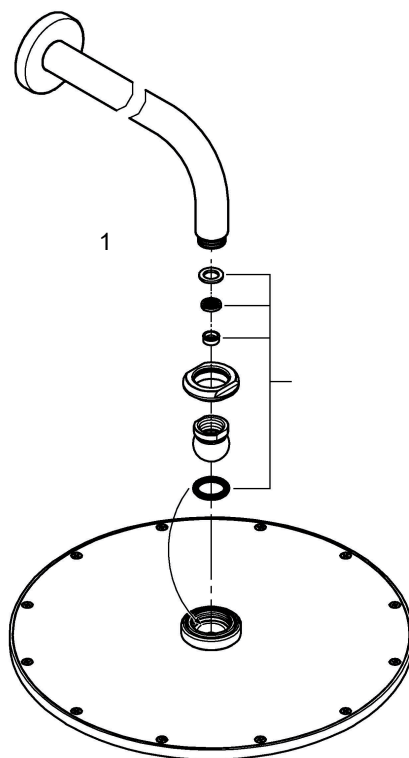

RAINSHOWER COSMOPOLITAN
310MM OVERHEAD SHOWER
MODEL #26626GN0

Pure Freude
an Wasser

Product Specifications

Product Description:

Rainshower® Cosmopolitan 310 Head shower
1 spray - Rain spray Ø 310 mm

Shower arm Rainshower 380mm

Suitable for High Pressure applications 150kPa – 500kPa

Care must be taken by the installing tradesperson to ensure connecting threads do not damage the flow controller when installing this product.

The installation tradesperson must ensure they install this product in accordance with AS/NZS 3500 and all other relating AS/NZS regulations that apply to the installation of this product.

RAINSHOWER COSMOPOLITAN
310MM OVERHEAD SHOWER
MODEL #26626GN0

*Pure Freude
an Wasser*

Spare Parts

Pos.-nr.	Product Description	Order-nr.	Units per package
1	Spare part set	45933000	1

48166000

SpeedClean

Pure Freude
an Wasser