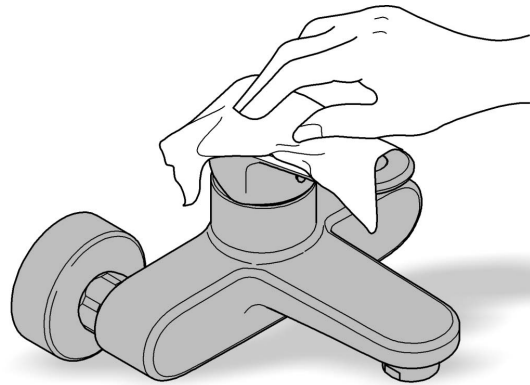

RAINSHOWER COSMOPOLITAN
310MM OVERHEAD SHOWER
MODEL #26626GN0

*Pure Freude
an Wasser*

Spare Parts

Pos.-nr.	Product Description	Order-nr.	Units per package
1	Spare part set	45933000	1

48166000

SpeedClean

Pure Freude
an Wasser