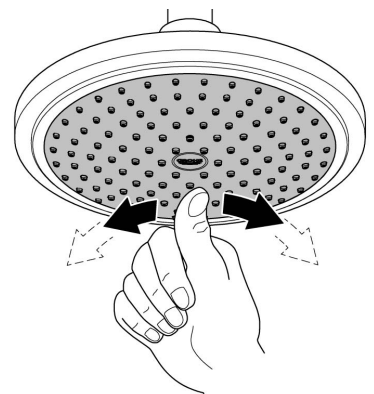

RAINSHOWER COSMOPOLITAN
310MM OVERHEAD SHOWER
MODEL #26626GN0

*Pure Freude
an Wasser*

Spare Parts

Pos.-nr.	Product Description	Order-nr.	Units per package
1	Spare part set	45933000	1

48166000

SpeedClean

Pure Freude
an Wasser