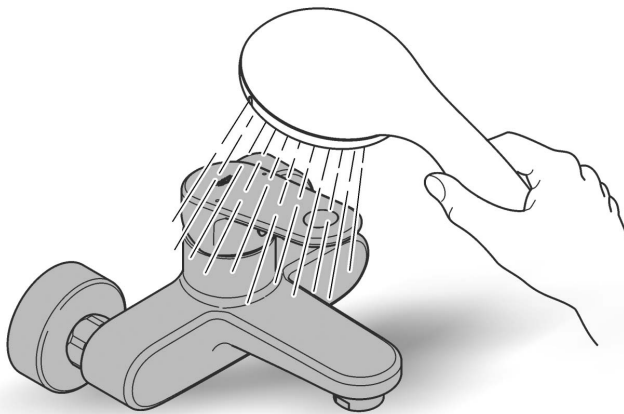

RAINSHOWER COSMOPOLITAN
310MM OVERHEAD SHOWER
MODEL #26626GN0

*Pure Freude
an Wasser*

Spare Parts

Pos.-nr.	Product Description	Order-nr.	Units per package
1	Spare part set	45933000	1

48166000

SpeedClean

Pure Freude
an Wasser