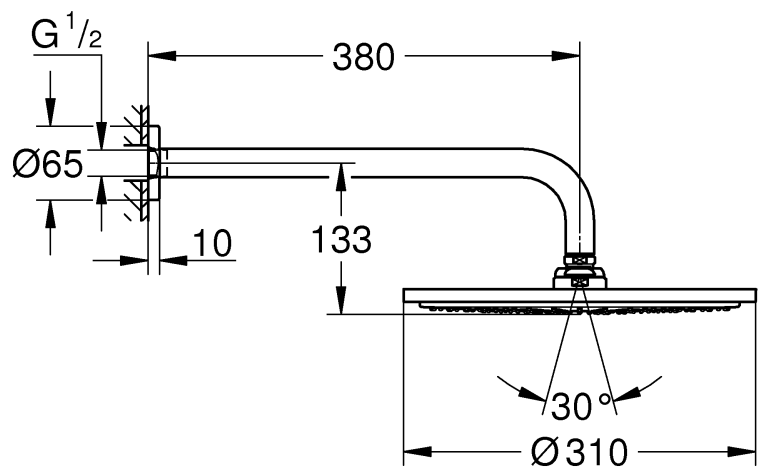

RAINSHOWER COSMOPOLITAN
310MM OVERHEAD SHOWER
MODEL #26626GN0

Pure Freude
an Wasser

Product Specifications

Product Description:

Rainshower® Cosmopolitan 310 Head shower
1 spray - Rain spray Ø 310 mm

Shower arm Rainshower 380mm

GROHE EcoJoy® 9.5 Litres p/min

GROHE DreamSpray® perfect spray pattern

GROHE StarLight® chrome finish

SpeedClean anti-lime system

Suitable for instantaneous heater