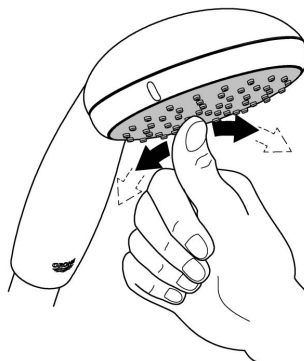

RAINSHOWER COSMOPOLITAN
310MM OVERHEAD SHOWER
MODEL #26626GN0

*Pure Freude
an Wasser*

Spare Parts

Pos.-nr.	Product Description	Order-nr.	Units per package
1	Spare part set	45933000	1

48166000

SpeedClean

Pure Freude
an Wasser