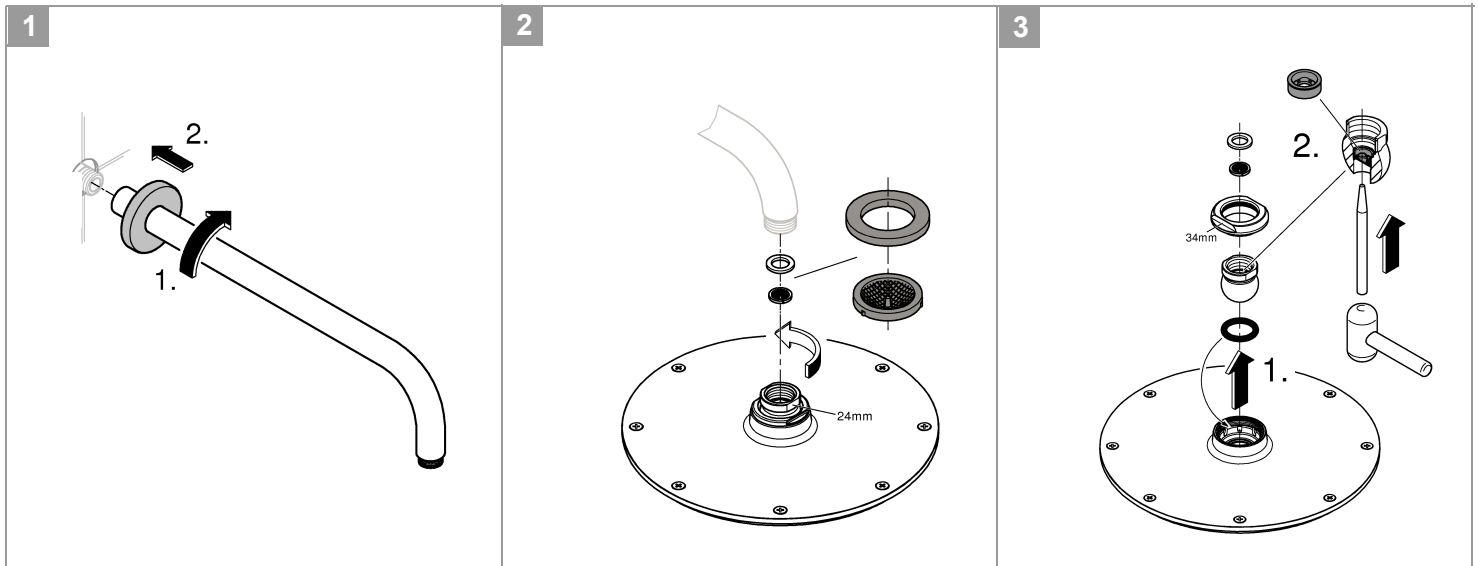

RAINSHOWER COSMOPOLITAN
310MM OVERHEAD SHOWER
MODEL #26626GN0

Pure Freude
an Wasser

Product Specifications

Product Description:

Rainshower® Cosmopolitan 310 Head shower
1 spray - Rain spray Ø 310 mm

Shower arm Rainshower 380mm

GROHE EcoJoy® 9.5 Litres p/min

GROHE DreamSpray® perfect spray pattern

GROHE StarLight® chrome finish

SpeedClean anti-lime system

Suitable for instantaneous heater

Installation Instructions

This shower is suitable for use with high pressure water applications. Using this product in conjunction with gravity-fed water heaters, low and unequal pressure supply systems, tempering valves & thermostatic mixing valves may result in unsatisfactory performance.

Suitable for High Pressure applications 150kPa – 500kPa

Care must be taken by the installing tradesperson to ensure connecting threads do not damage the flow controller when installing this product.

The installation tradesperson must ensure they install this product in accordance with AS/NZS 3500 and all other relating AS/NZS regulations that apply to the installation of this product.

RAINSHOWER COSMOPOLITAN
310MM OVERHEAD SHOWER
MODEL #26626GN0

*Pure Freude
an Wasser*

Spare Parts

Pos.-nr.	Product Description	Order-nr.	Units per package
1	Spare part set	45933000	1

48166000

SpeedClean

Pure Freude
an Wasser