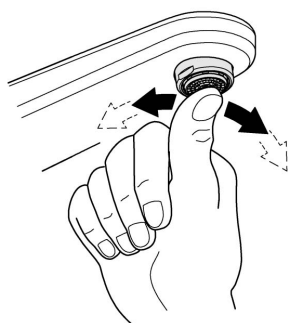

RAINSHOWER COSMOPOLITAN
310MM OVERHEAD SHOWER
MODEL #26626GN0

*Pure Freude
an Wasser*

Spare Parts

Pos.-nr.	Product Description	Order-nr.	Units per package
1	Spare part set	45933000	1

48166000

SpeedClean

Pure Freude
an Wasser