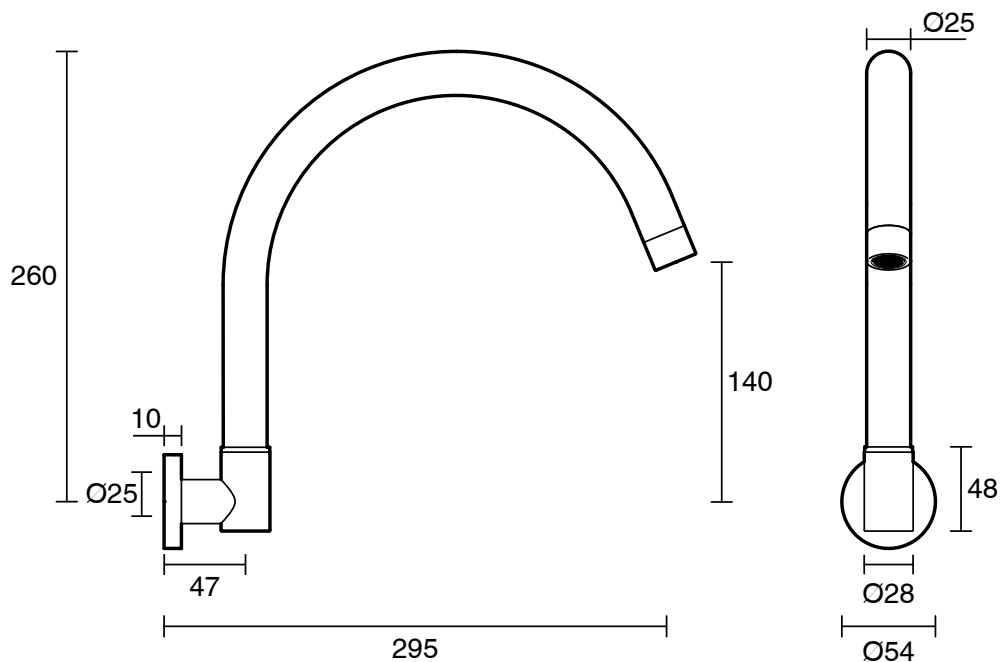

SUSSEX

Sussex Scala Wall Spa Outlet Curved Chrome

2261433

SPECIFICATIONS	
Recommended Use	Residential;Commercial
Colour Finish	Polished Chrome
Primary Material	Brass
Recommended Pressure Range	150 - 500 kPa as per AS3500
Max Continuous Working Temperature (deg C)	65
Min Continuous Working Temperature (deg C)	1
WARRANTY	
Residential Use (Years)	40
Commercial Use (Years)	10
<i>Please refer to Sussex Warranty page for full Terms and Conditions</i>	