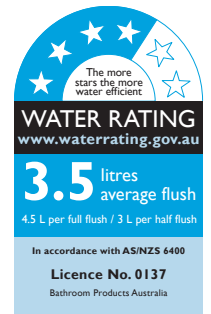

Roca In-Wash Inspira In-Tank Back To Wall Toilet Suite White (4 Star)

9510095

SPECIFICATIONS

Recommended Use	Domestic, Hotel & Commercial
Pan Material	Vitreous China
Toilet Seat Material	Polypropylene (Seat) & Melamine (Lid)
Weight	36.5 kg
Water Inlet Position	Bottom Inlet (Reversible right or left)
Toilet Seat Type	Soft Close Quick Release
Rim Configuration	Rimless
Outlet Type	P Trap

WARRANTY

Warranty - Domestic Use	15 Years
Spare Parts & Labour	12 Months

Please refer to Warranty Page for full Terms and Conditions

Dimensions are nominal measurements only.

CLEANING RECOMMENDATIONS:

We recommend the use of soapy water or approved cleaners. This product should not be cleaned with abrasive materials. Damage caused by any improper treatment is not covered by the product warranty. Refer to Warranty Conditions

Disclaimer: Products in this specification manual must by regulation be installed by licensed and registered trade people. The manufacturer/distributor reserves the right to vary specifications or delete models from their range without prior notification. Dimensions are nominal measurements only. Dimensions and set-outs listed are correct at time of publication however the manufacturer/distributor takes no responsibility for printing errors.

Published 19/07/2024

To see the complete Roca range go to www.reece.com.au/bathrooms