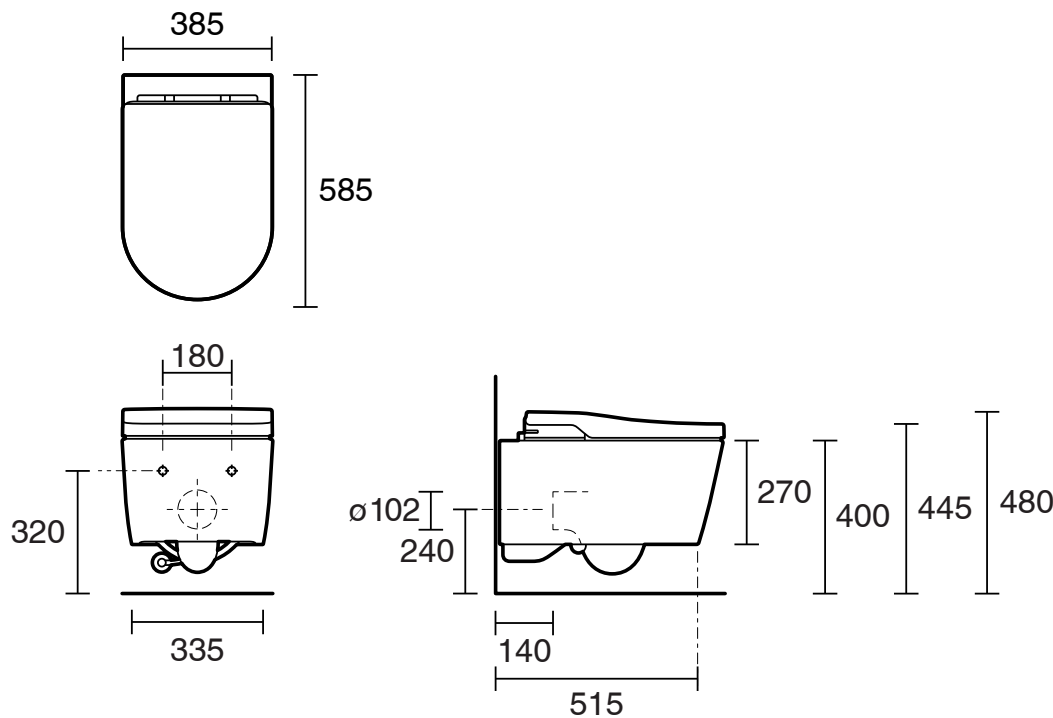

Roca In-Wash Inspira In-Tank Back To Wall Toilet Suite White (4 Star)

9510095

SPECIFICATIONS

Recommended Use	Domestic, Hotel & Commercial
Pan Material	Vitreous China
Toilet Seat Material	Polypropylene (Seat) & Melamine (Lid)
Weight	36.5 kg
Water Inlet Position	Bottom Inlet (Reversible right or left)
Toilet Seat Type	Soft Close Quick Release
Rim Configuration	Rimless
Outlet Type	P Trap

WARRANTY

Warranty - Domestic Use	15 Years
Spare Parts & Labour	12 Months

Please refer to Warranty Page for full Terms and Conditions

Dimensions are nominal measurements only.

CLEANING RECOMMENDATIONS:

We recommend the use of soapy water or approved cleaners. This product should not be cleaned with abrasive materials. Damage caused by any improper treatment is not covered by the product warranty. Refer to Warranty Conditions

Disclaimer: Products in this specification manual must by regulation be installed by licensed and registered trade people. The manufacturer/distributor reserves the right to vary specifications or delete models from their range without prior notification. Dimensions are nominal measurements only. Dimensions and set-outs listed are correct at time of publication however the manufacturer/distributor takes no responsibility for printing errors.

Published 19/07/2024

To see the complete Roca range go to www.reece.com.au/bathrooms