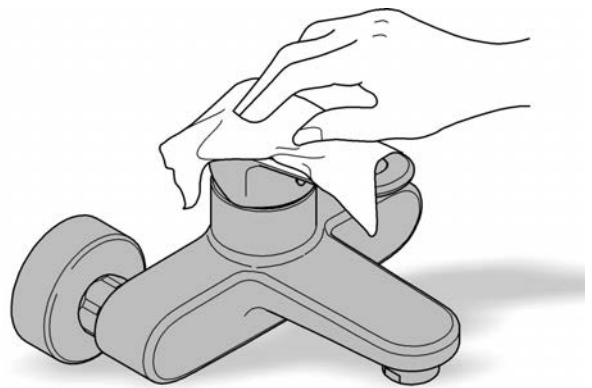

BAU COSMOPOLITAN
WALL BATH SPOUT
MODEL #13444001

*Pure Freude
an Wasser*

Spare Parts

Pos.-nr.	Product Description	Order-nr.	Units per package
1	Aerator	13961000	1

48166000

SpeedClean

Pure Freude
an Wasser

GROHE