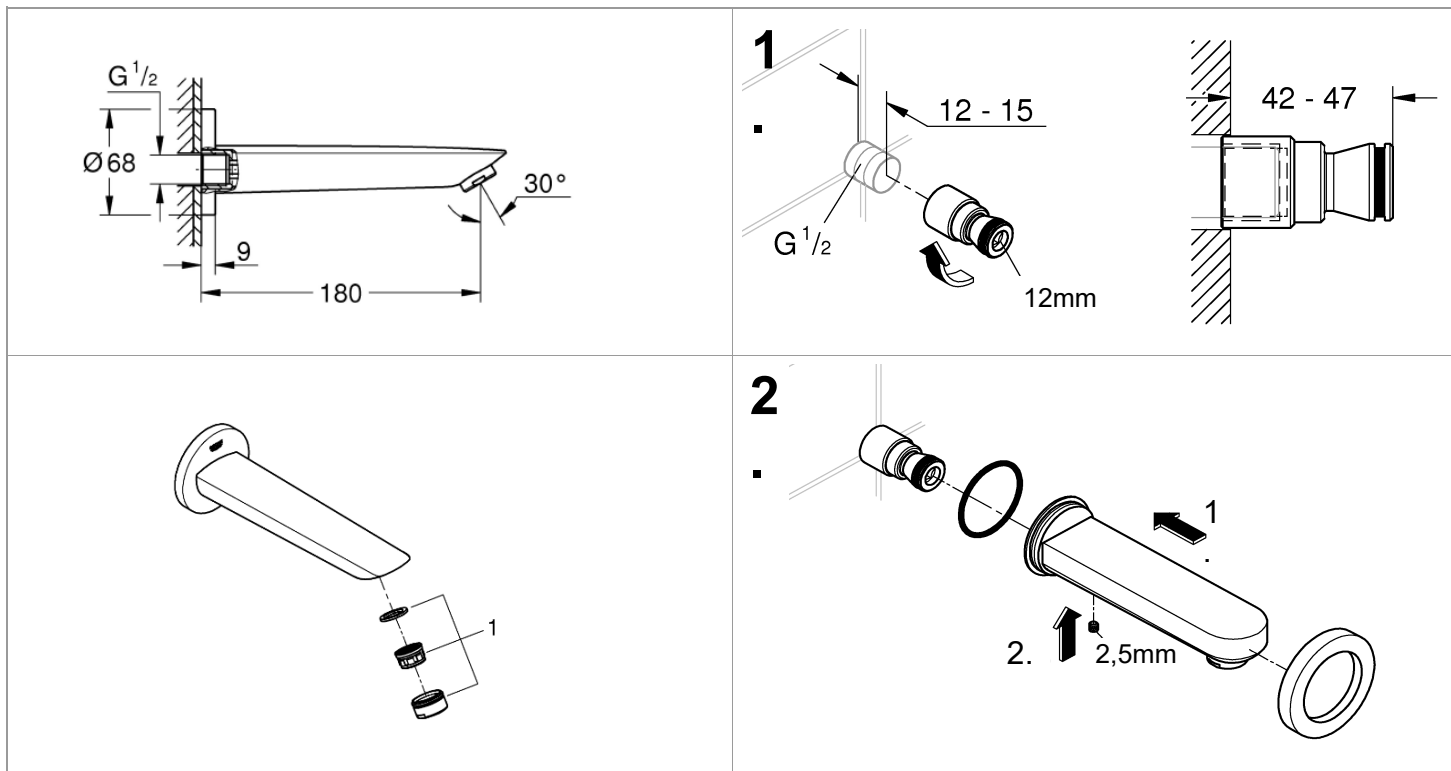

Installation instructions

Care

For directions on the care of this fitting, please refer to the accompanying care instructions.

This product must be installed in conformance with local codes e.g. AS/NZS 3500 series of standard!