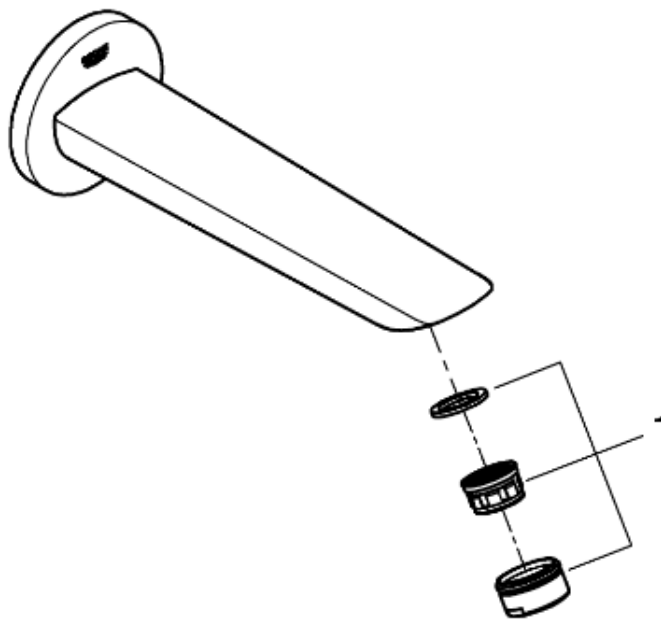

BAU COSMOPOLITAN
WALL BATH SPOUT
MODEL #13444001

*Pure Freude
an Wasser*

Product Specifications

Product Description:

Bau Edge

Wall bath spout

Projection 180 mm

GROHE StarLight® Chrome finish

Installation instructions

Care

For directions on the care of this fitting, please refer to the accompanying care instructions.

This product must be installed in conformance with local codes e.g. AS/NZS 3500 series of standard!

BAU COSMOPOLITAN
WALL BATH SPOUT
MODEL #13444001

*Pure Freude
an Wasser*

Spare Parts

Pos.-nr.	Product Description	Order-nr.	Units per package
1	Aerator	13961000	1

48166000

SpeedClean

Pure Freude
an Wasser

GROHE