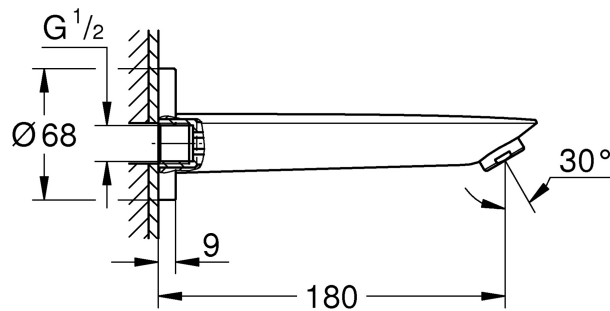

BAU COSMOPOLITAN
WALL BATH SPOUT
MODEL #13444001

*Pure Freude
an Wasser*

Product Specifications

Product Description:

Bau Edge

Wall bath spout

Projection 180 mm

GROHE StarLight® Chrome finish