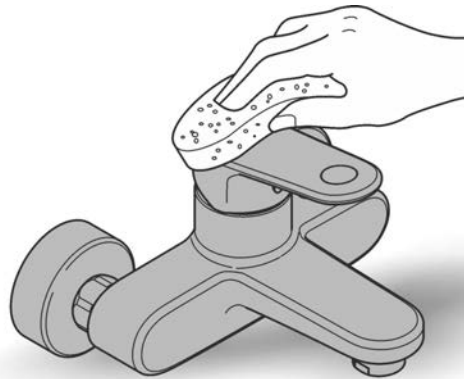

BAU COSMOPOLITAN
WALL BATH SPOUT
MODEL #13444001

*Pure Freude
an Wasser*

Spare Parts

Pos.-nr.	Product Description	Order-nr.	Units per package
1	Aerator	13961000	1

48166000

SpeedClean

Pure Freude
an Wasser

GROHE