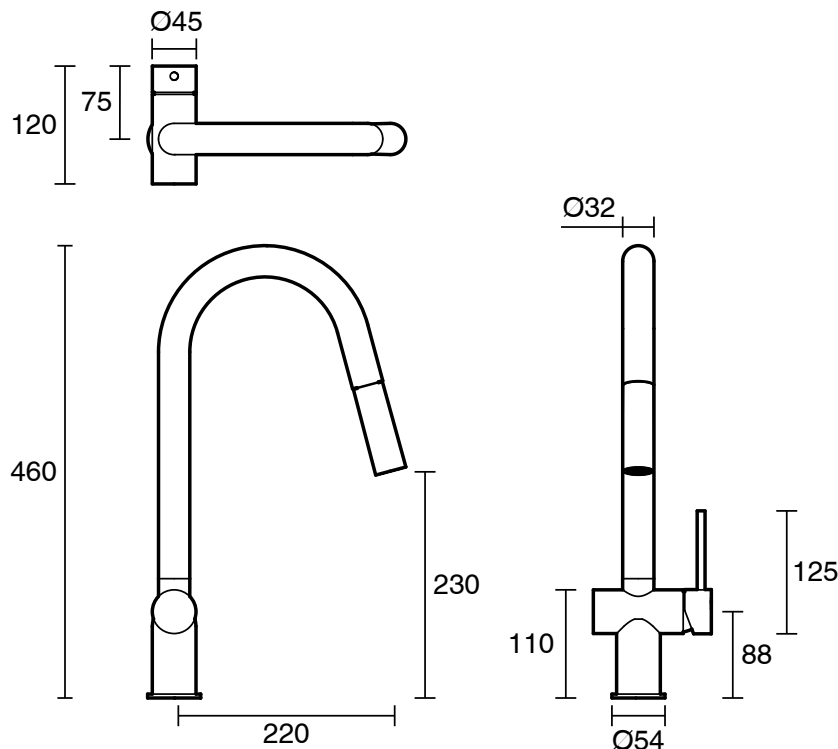

SUSSEX

Sussex Scala Pullout Sink Mixer Tap LUX PVD Brushed Platinum Gold (4 Star)

2268199

SPECIFICATIONS	
Recommended Use	Residential;Commercial
Colour Finish	Brushed Platinum Gold
Primary Material	Brass
Recommended Pressure Range	150 - 500 kPa as per AS3500
Max Continuous Working Temperature (deg C)	65
Min Continuous Working Temperature (deg C)	1
WARRANTY	
Residential Use (Years)	40
Commercial Use (Years)	10
<i>Please refer to Sussex Warranty page for full Terms and Conditions</i>	

Disclaimer: Products in this specification manual must by regulation be installed by licensed and registered trade people. The manufacturer/distributor reserves the right to vary specifications or delete models from their range without prior notification. Dimensions are nominal measurements only. Dimensions and set-outs listed are correct at time of publication however the manufacturer/distributor takes no responsibility for printing errors.