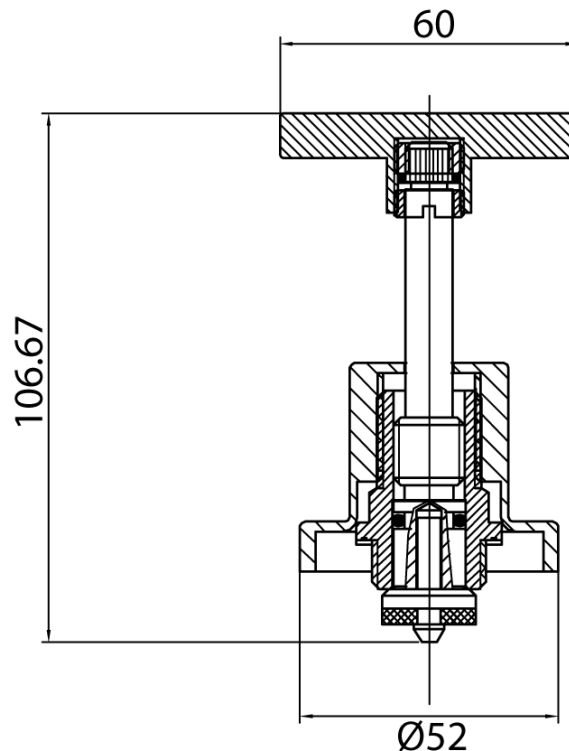

Posh Solus Basin Top Assembly Matte Black (Pair)

2263951

SPECIFICATIONS

Recommended Use	Domestic, Hotel & Commercial
Colour	Matte Black
Material	DR Brass
Minimum Continuous Working Pressure	50kPa
Maximum Continuous Working Pressure	1000kPa
Minimum Continuous Working Temperature	0°C
Maximum Continuous Working Temperature	80°C
Suitable for Storage Tank Hot Water	Yes
Suitable for Continuous Flow Hot Water	Yes
Suitable for Gravity Feed Hot Water	Yes

WARRANTY

Warranty - Domestic Use	10 Years
Spare Parts & Labour	12 Months

Please refer to Warranty Page for full Terms and Conditions

Dimensions are nominal measurements only.

CLEANING RECOMMENDATIONS:

We recommend the use of soapy water or approved cleaners. This product should not be cleaned with abrasive materials. Damage caused by any improper treatment is not covered by the product warranty. Refer to Warranty Conditions

Disclaimer: Products in this specification manual must by regulation be installed by licensed and registered trade people. The manufacturer/distributor reserves the right to vary specifications or delete models from their range without prior notification. Dimensions are nominal measurements only. Dimensions and set-outs listed are correct at time of publication however the manufacturer/distributor takes no responsibility for printing errors.

Published 27/04/2021

To see the complete Posh range go to
www.reece.com.au