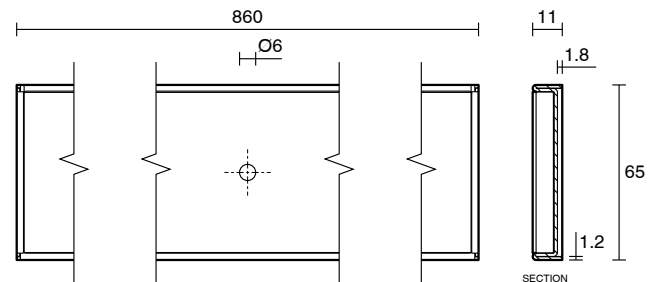

Posh Solus Tile Over Shower Tray with 860mm Long Rear Stainless Steel Tile Insert Channel Suits Tiles up to 8mm (For 2 Wall / Corner Install) 900mm x 1200mm

9512264

SPECIFICATIONS

Recommended Use	Domestic, Hotel & Commercial
Shower Base Colour	Grey
Shower Base Material	SMC
Shower Grate Material	Stainless Steel (316 Grade)
Waste Position	Centre Rear
Shower Base Waste Size	50 mm
Weight of Shower Base	22 kg
Usage	Corner Install

WARRANTY

Warranty - Domestic Use	10 Years
Spare Parts & Labour	12 Months

Please refer to Warranty Page for full Terms and Conditions

Dimensions are nominal measurements only.

CLEANING RECOMMENDATIONS:

We recommend the use of soapy water or approved cleaners. This product should not be cleaned with abrasive materials. Damage caused by any improper treatment is not covered by the product warranty. Refer to Warranty Conditions

Disclaimer: Products in this specification manual must by regulation be installed by licensed and registered trade people. The manufacturer/distributor reserves the right to vary specifications or delete models from their range without prior notification. Dimensions are nominal measurements only. Dimensions and set-outs listed are correct at time of publication however the manufacturer/distributor takes no responsibility for printing errors.

Published 31/07/2023

To see the complete Posh range go to
www.reece.com.au