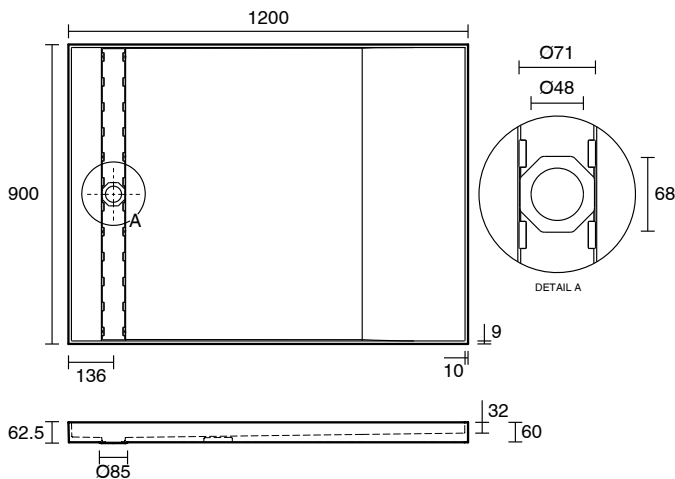

Posh Solus Tile Over Shower Tray with 860mm Long Rear Stainless Steel Tile Insert Channel Suits Tiles up to 8mm (For 2 Wall / Corner Install) 900mm x 1200mm

9512264

SPECIFICATIONS

Recommended Use	Domestic, Hotel & Commercial
Shower Base Colour	Grey
Shower Base Material	SMC
Shower Grate Material	Stainless Steel (316 Grade)
Waste Position	Centre Rear
Shower Base Waste Size	50 mm
Weight of Shower Base	22 kg
Usage	Corner Install

WARRANTY

Warranty - Domestic Use	10 Years
Spare Parts & Labour	12 Months

Please refer to Warranty Page for full Terms and Conditions

Dimensions are nominal measurements only.

CLEANING RECOMMENDATIONS:

We recommend the use of soapy water or approved cleaners. This product should not be cleaned with abrasive materials. Damage caused by any improper treatment is not covered by the product warranty. Refer to Warranty Conditions

Disclaimer: Products in this specification manual must by regulation be installed by licensed and registered trade people. The manufacturer/distributor reserves the right to vary specifications or delete models from their range without prior notification. Dimensions are nominal measurements only. Dimensions and set-outs listed are correct at time of publication however the manufacturer/distributor takes no responsibility for printing errors.

Published 31/07/2023

To see the complete Posh range go to
www.reece.com.au