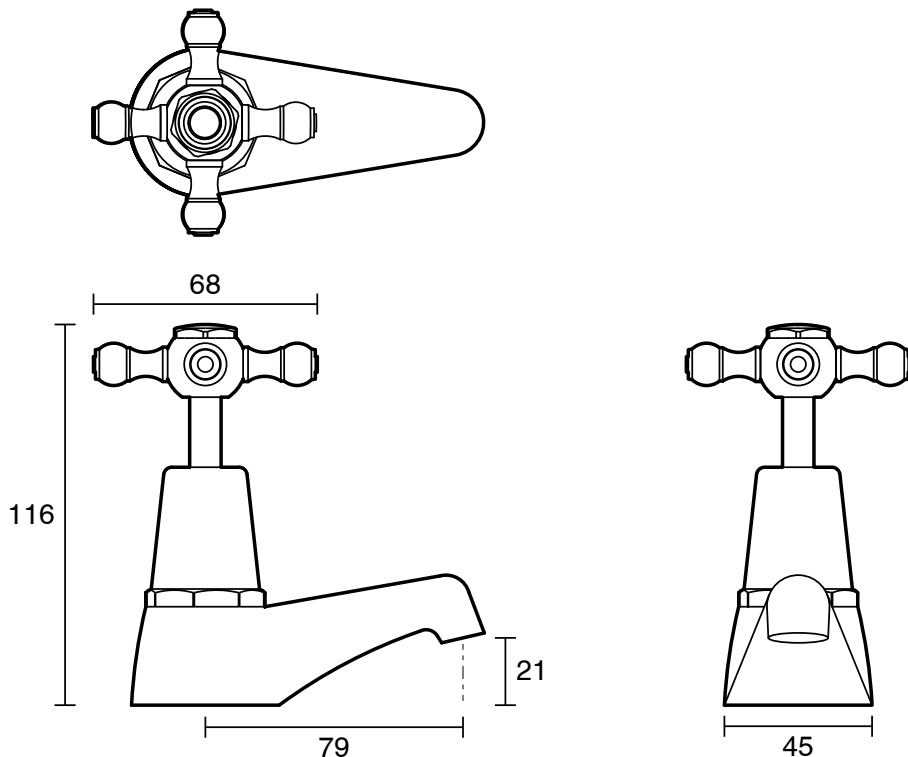

KADO

Kado Era Pillar Tap Cross Handles Chrome (5 Star)

9507603

SPECIFICATIONS

Recommended Use	Domestic, Hotel & Commercial
Colour	Chrome
Finish	Polished
Material	DR Brass
Recommended Pressure Range	150 - 500 kPa
Maximum Continuous Working Temperature	80 deg C
Suitable for Storage Tank Hot Water	Yes
Suitable for Continuous Flow Hot Water	Yes
Suitable for Gravity Feed Hot Water	No

WARRANTY

Warranty - Domestic Use	10 Years
Spare Parts & Labour	12 Months

Please refer to Warranty Page for full Terms and Conditions

Dimensions are nominal measurements only.

CLEANING RECOMMENDATIONS:

We recommend the use of soapy water or approved cleaners. This product should not be cleaned with abrasive materials. Damage caused by any improper treatment is not covered by the product warranty. Refer to Warranty Conditions

Disclaimer: Products in this specification manual must by regulation be installed by licensed and registered trade people. The manufacturer/distributor reserves the right to vary specifications or delete models from their range without prior notification. Dimensions are nominal measurements only. Dimensions and set-outs listed are correct at time of publication however the manufacturer/distributor takes no responsibility for printing errors.

Published 12/10/2023

To see the complete Kado range go to www.reece.com.au