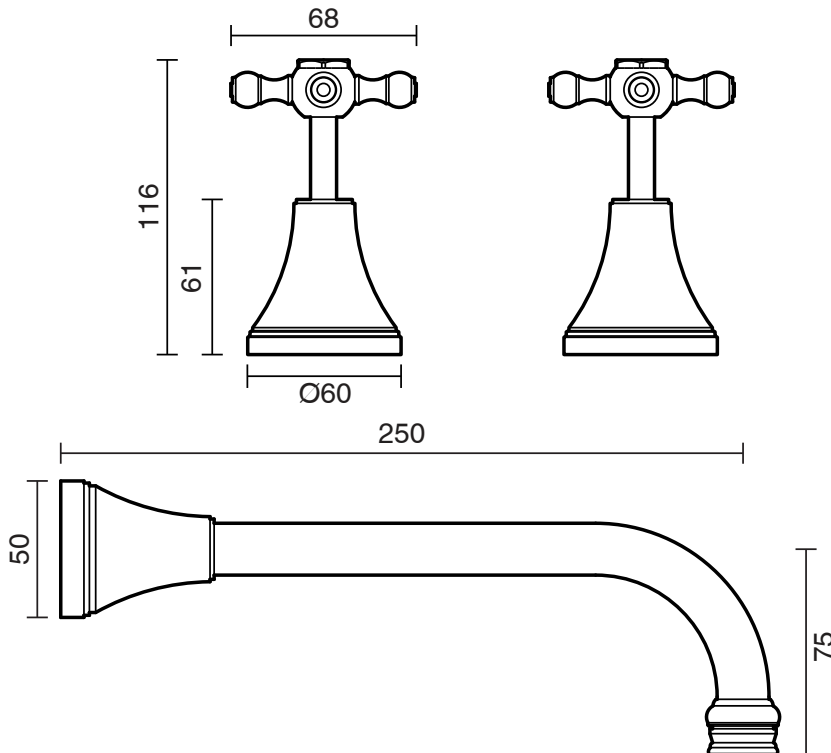

KADO

Kado Era Wall Bath Set 250mm Cross Handles Chrome

9507592

SPECIFICATIONS

Recommended Use	Domestic, Hotel & Commercial
Colour	Chrome
Finish	Polished
Material	DR Brass
Recommended Pressure Range	150 - 500 kPa
Maximum Continuous Working Temperature	80 deg C
Suitable for Storage Tank Hot Water	Yes
Suitable for Continuous Flow Hot Water	Yes
Suitable for Gravity Feed Hot Water	No

WARRANTY

Warranty - Domestic Use	10 Years
Spare Parts & Labour	12 Months

Please refer to Warranty Page for full Terms and Conditions

Dimensions are nominal measurements only.

CLEANING RECOMMENDATIONS:

We recommend the use of soapy water or approved cleaners. This product should not be cleaned with abrasive materials. Damage caused by any improper treatment is not covered by the product warranty. Refer to Warranty Conditions

Disclaimer: Products in this specification manual must by regulation be installed by licensed and registered trade people. The manufacturer/distributor reserves the right to vary specifications or delete models from their range without prior notification. Dimensions are nominal measurements only. Dimensions and set-outs listed are correct at time of publication however the manufacturer/distributor takes no responsibility for printing errors.

Published 12/10/2023

To see the complete Kado range go to www.reece.com.au

WaterMark
AS/NZS 3718
WM-022867