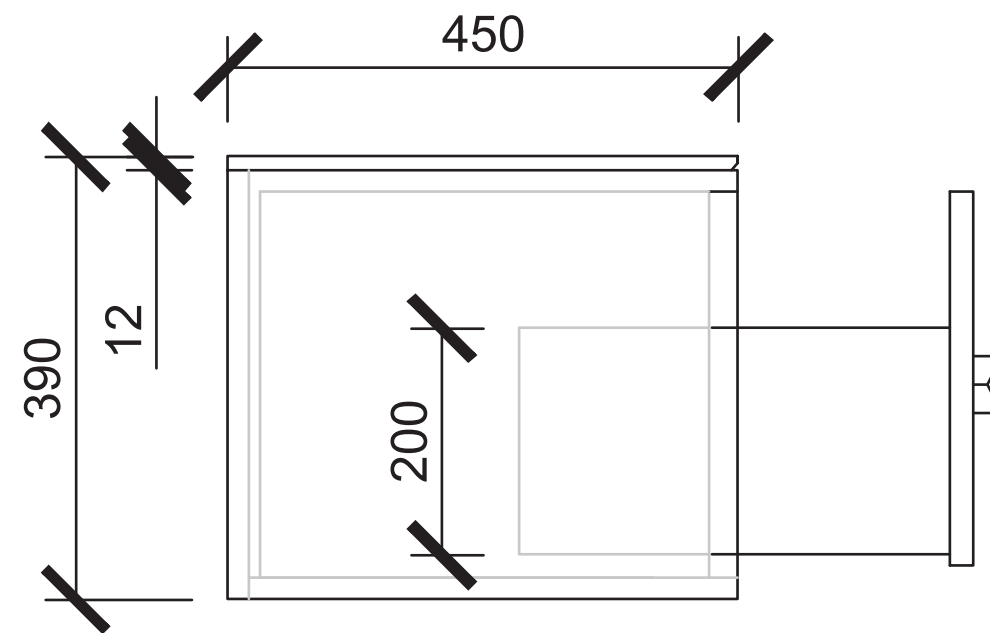

801-1100W x 450D x 390H

SIDE VIEW for SEMI-INSET basin alignment