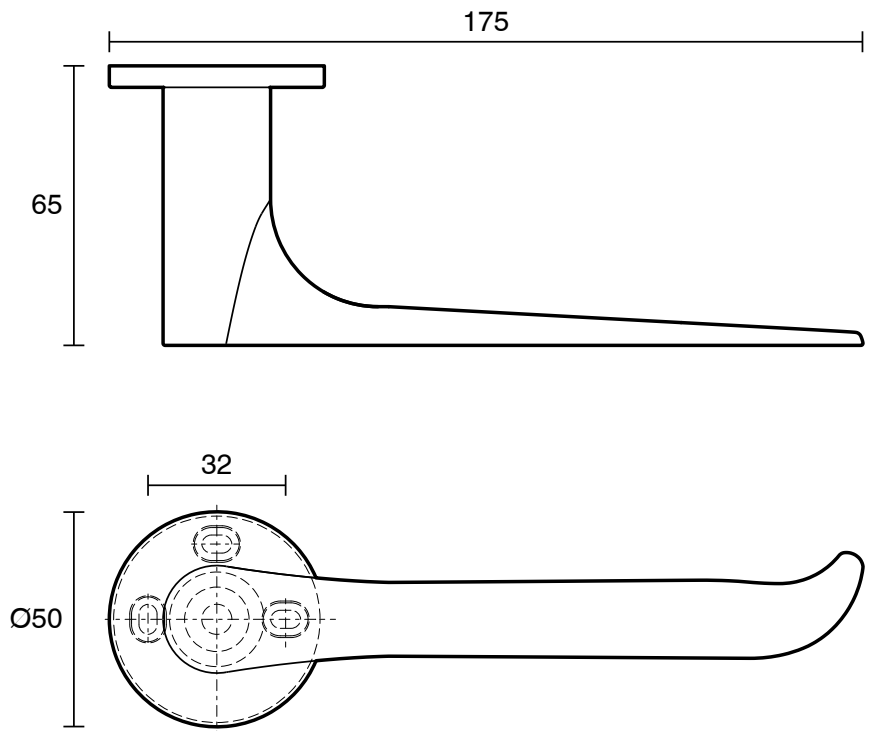

Mizu Silk Toilet Roll Holder Brushed Brass

9512496

SPECIFICATIONS

Recommended Use	Domestic;Hotel;Commercial
Colour Finish	Brushed Brass
Primary Material	Zinc

WARRANTY

Replacement Only - Domestic Use (Years)	10
Parts Replacement Only (Years)	1

Please refer to Warranty Page for full Terms and Conditions

Dimensions are nominal measurements only.

CLEANING RECOMMENDATIONS:

We recommend the use of soapy water or approved cleaners. This product should not be cleaned with abrasive materials. Damage caused by any improper treatment is not covered by the product warranty. Refer to Warranty Conditions

Disclaimer: Products in this specification manual must by regulation be installed by licensed and registered trade people. The manufacturer/distributor reserves the right to vary specifications or delete models from their range without prior notification. Dimensions are nominal measurements only. Dimensions and set-outs listed are correct at time of publication however the manufacturer/distributor takes no responsibility for printing errors.

Published 25/11/2024

To see the complete Mizu range go to www.reece.com.au