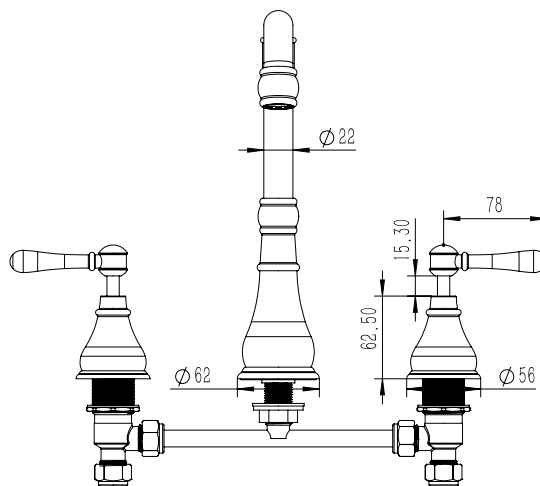

Milli Voir Hob English Kitchen / Spa Set Lever Handle Brushed Gunmetal (4 Star)

2265551

SPECIFICATIONS

Recommended Use	Domestic, hotel and commercial
Colour	Gunmetal
Material	DR Brass
Recommended Pressure Range	150 - 500 kPa
Max Continuous Working Pressure	500 kPa
Max Continuous Working Temperature	80 deg C
Suitable for Storage Tank Hot Water	Yes
Suitable for Continuous Flow Hot Water	Yes
Suitable for Gravity Feed Hot Water	No

WARRANTY

Warranty - Domestic Use	15 Years
Spare Parts & Labour	12 Months

Please refer to Warranty Page for full Terms and Conditions

Dimensions are nominal measurements only.

CLEANING RECOMMENDATIONS:

We recommend the use of soapy water or approved cleaners. This product should not be cleaned with abrasive materials. Damage caused by any improper treatment is not covered by the product warranty. Refer to Warranty Conditions

Disclaimer: Products in this specification manual must by regulation be installed by licensed and registered trade people. The manufacturer/distributor reserves the right to vary specifications or delete models from their range without prior notification. Dimensions are nominal measurements only. Dimensions and set-outs listed are correct at time of publication however the manufacturer/distributor takes no responsibility for printing errors.

Published 01/06/2020

To see the complete Milli range go to www.reece.com.au