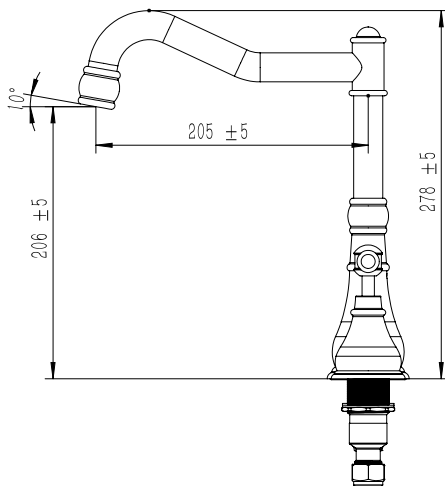

Milli Voir Hob English Kitchen / Spa Set Lever Handle Brushed Gunmetal (4 Star)

2265551

SPECIFICATIONS

Recommended Use	Domestic, hotel and commercial
Colour	Gunmetal
Material	DR Brass
Recommended Pressure Range	150 - 500 kPa
Max Continuous Working Pressure	500 kPa
Max Continuous Working Temperature	80 deg C
Suitable for Storage Tank Hot Water	Yes
Suitable for Continuous Flow Hot Water	Yes
Suitable for Gravity Feed Hot Water	No

WARRANTY

Warranty - Domestic Use	15 Years
Spare Parts & Labour	12 Months

Please refer to Warranty Page for full Terms and Conditions

Dimensions are nominal measurements only.

CLEANING RECOMMENDATIONS:

We recommend the use of soapy water or approved cleaners. This product should not be cleaned with abrasive materials. Damage caused by any improper treatment is not covered by the product warranty. Refer to Warranty Conditions

Disclaimer: Products in this specification manual must by regulation be installed by licensed and registered trade people. The manufacturer/distributor reserves the right to vary specifications or delete models from their range without prior notification. Dimensions are nominal measurements only. Dimensions and set-outs listed are correct at time of publication however the manufacturer/distributor takes no responsibility for printing errors.

Published 01/06/2020

To see the complete Milli range go to www.reece.com.au