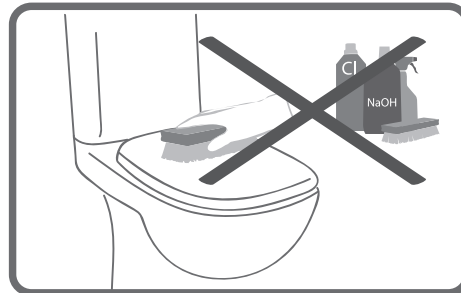

Posh Domaine Soft Close Quick Release Toilet Seat

CLEANING & MAINTENANCE

Wipe softly with a soft wet cloth.

Please use neutral detergents such as soap powder to clean the seat and then dry it with a clean cloth.

Please do not use sharp or rough cleaning tools as this will destroy the seat and cover.

Do not wipe the seat with abrasive cleaners.

Avoid using strong acidic or strong based disinfectants, eradicators or sprays.

Please note that bathroom chemicals and cosmetic products may damage the seat.

Open the seat when cleaning the cover to avoid damage.

Damage caused by any improper treatment is not covered by the product warranty. Refer to Warranty Conditions.