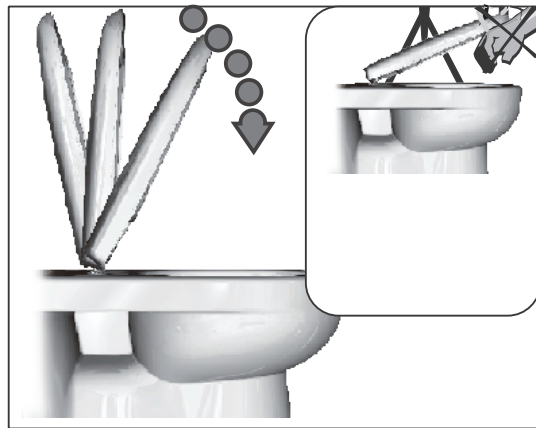

### CAUTIONS FOR USAGE

The closing speed will be varied with the change of temperature and the usage.

When you open the seat and cover, open them completely or the soft close function will be affected.

The seat and cover may close fast and could cause injury.

Soft Close Toilet Seats can take up to 30 seconds to close.

Do not force the closing mechanism as this may result in damage.

The fixings of your seat may require re-tightening occasionally depending on use.