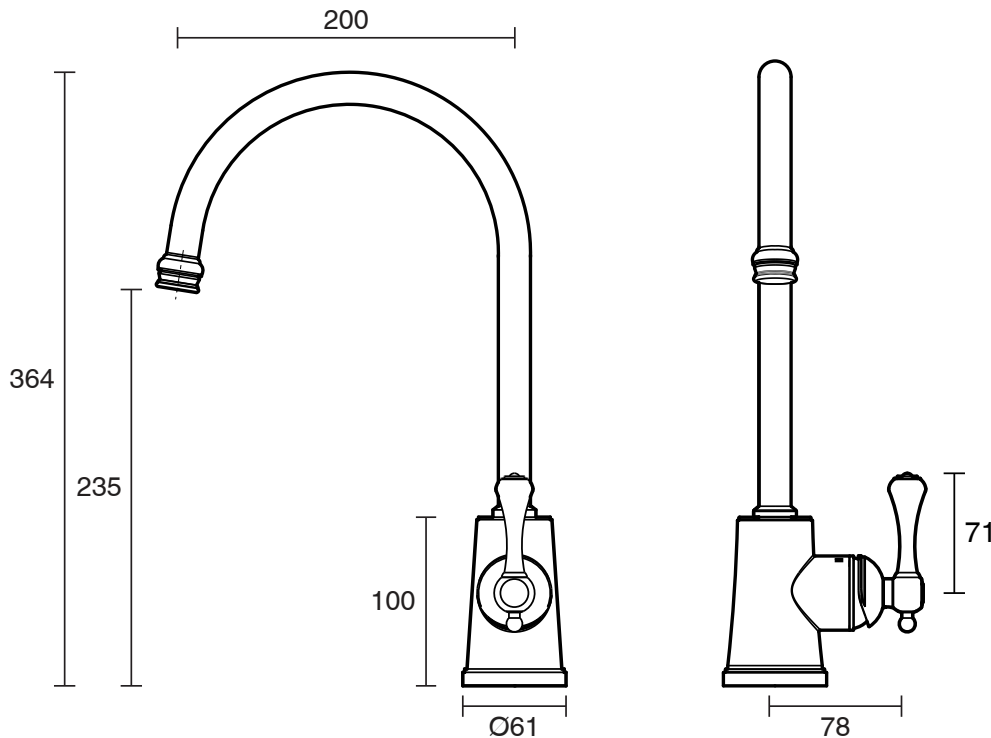

## Kado Era Sink Mixer Large Brushed Nickel (5 Star)

9512090

SPECIFICATIONS	
Recommended Use	Domestic, Hotel & Commercial
Colour	Brushed Nickel
Finish	Brushed
Material	DR Brass
Recommended Pressure Range	150 - 500 kPa
Maximum Continuous Working Temperature	80 deg C
Suitable for Storage Tank Hot Water	Yes
Suitable for Continuous Flow Hot Water	Yes
Suitable for Gravity Feed Hot Water	No
WARRANTY	
Warranty - Domestic Use	10 Years
Spare Parts & Labour	12 Months
<i>Please refer to Warranty Page for full Terms and Conditions</i>	

Dimensions are nominal measurements only.