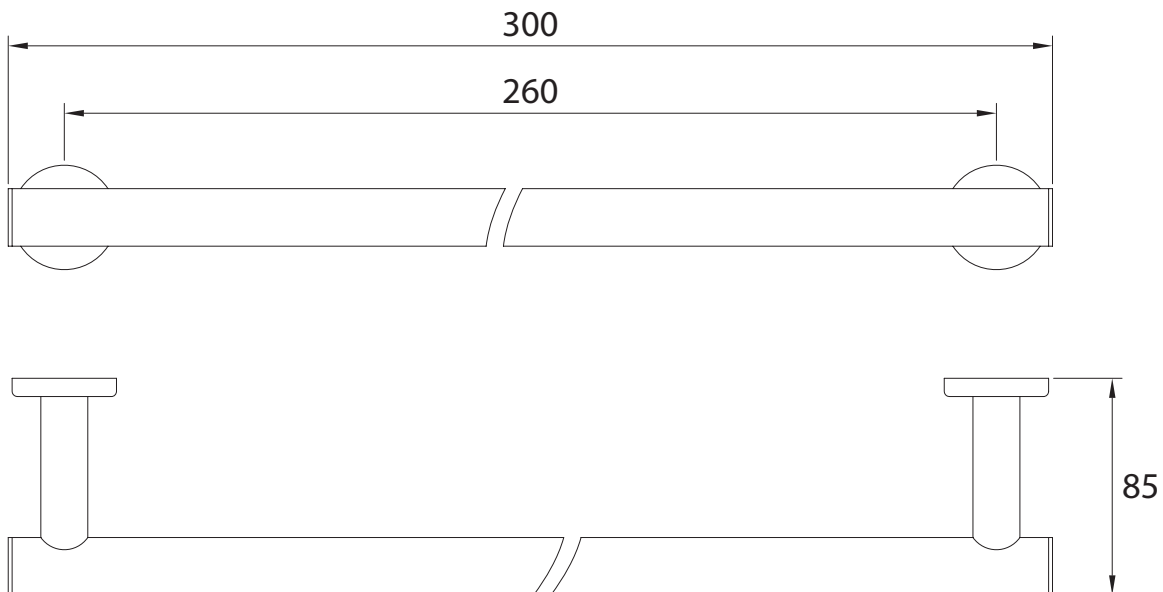

mizu

Mizu Drift Towel Rail 300mm Brushed Nickel

2263993

SPECIFICATIONS

Recommended Use	Domestic, Hotel & Commercial
Colour	Brushed Nickel
Material	Brass

WARRANTY

Domestic Use Replacement Only 10 Years

Please refer to Warranty Page for full Terms and Conditions