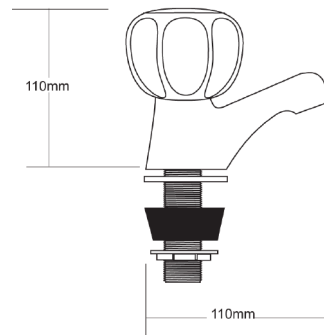

### TECHNICAL DETAILS

10 Year Warranty

Solid Metal Handles

European Non-Rising Headworks

Watermark/Codemark Certified

WELs Rating: Mains 4 Star; 7.5L/min

Low/Unequal 0

Line Drawing Representative of Product Dimensions  
See Image at left for actual Handle Style