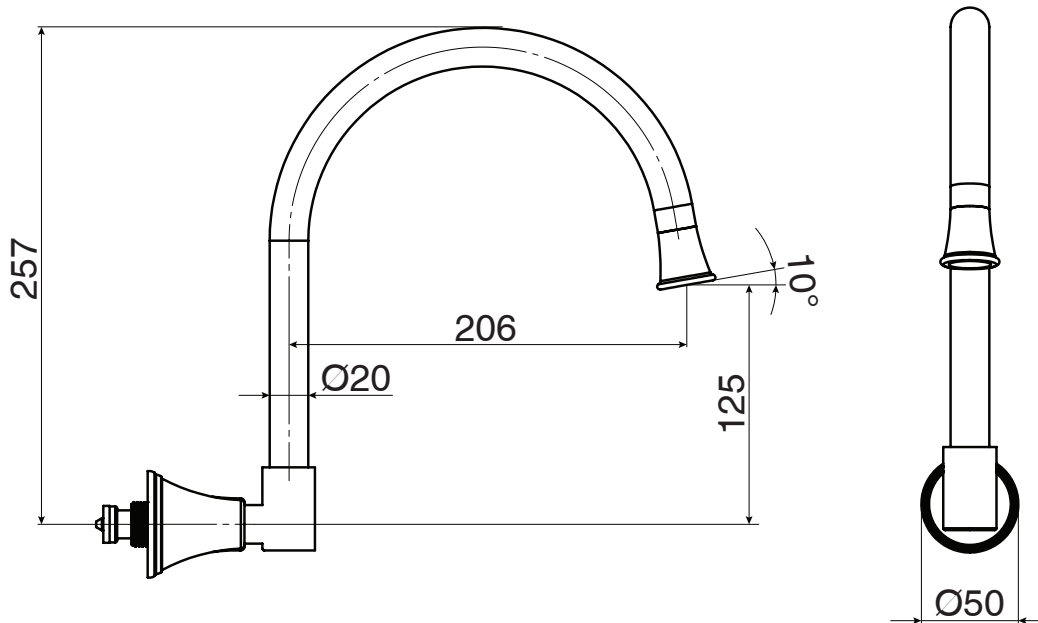

Posh

Posh Canterbury Wall Sink Outlet

SPECIFICATIONS

Recommended Use	Domestic, hotel and commercial
Colour	Chrome
Material	Brass - DR
Recommended Pressure Range	150 - 500 kPa
Max Continuous Working Pressure	500 kPa
Max Continuous Working Temperature	80 deg C
Suitable for Storage Tank Hot Water	Yes
Suitable for Continuous Flow Hot Water	Yes
Suitable for Gravity Feed Hot Water	No

WARRANTY

Warranty - Domestic Use	10 Years
Spare Parts & Labour	12 Months

Please refer to Warranty Page for full Terms and Conditions

Dimensions are nominal measurements only.

CLEANING RECOMMENDATIONS:

We recommend the use of soapy water or approved cleaners. This product should not be cleaned with abrasive materials. Damage caused by any improper treatment is not covered by the product warranty. Refer to Warranty Conditions

Disclaimer: Products in this specification manual must by regulation be installed by licensed and registered trade people. The manufacturer/distributor reserves the right to vary specifications or delete models from their range without prior notification. Dimensions are nominal measurements only. Dimensions and set-outs listed are correct at time of publication however the manufacturer/distributor takes no responsibility for printing errors.

Published 01/05/2018

To see the complete Posh range go to www.reece.com.au/bathrooms