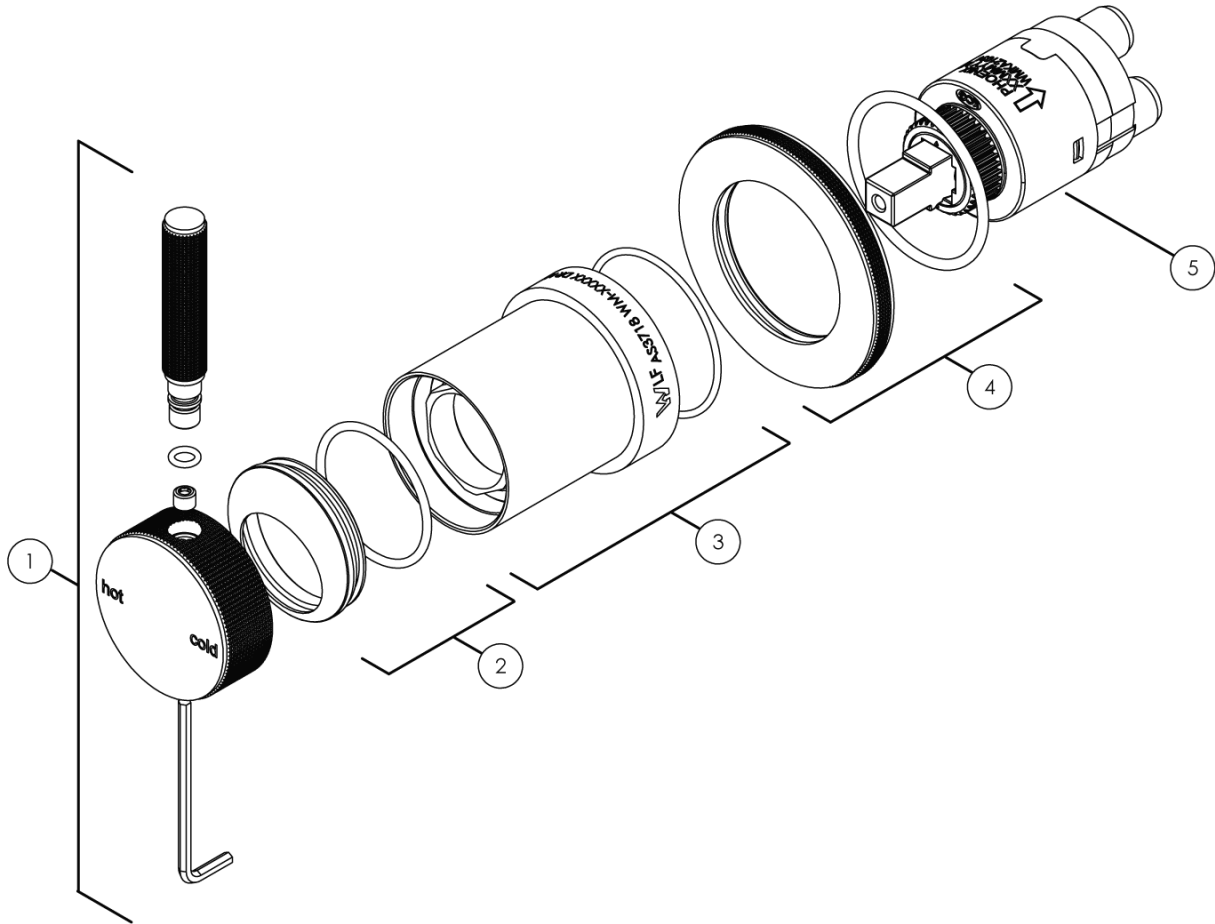

Milli Etch Shower Mixer Tap Trimset Chrome

21737

No.	Description	Code
1.	Mill Etch Wall/Shower Mixer Handle	29762
2.	Mill Etch Wall/Shower Mixer Dome Assy	29974
3.	Mill Etch Wall/Shower Mixer Sleeve Assy	30004
4.	Mill Etch Wall/Shower Mixer Backplate Assy	29780
5.	SwitchMix Wall Cartridge UP	29755