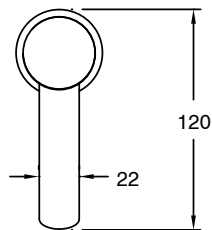

Milli Pure Basin Mixer Tap with Diamond Textured Handle PVD Brushed Bronze (6 Star)

9510986

SPECIFICATIONS

Recommended Use	Domestic;Hotel;Commercial
Colour Finish	Brushed Bronze
Primary Material	DR Brass
Recommended Pressure Range	150 - 500 kPa as per AS3500
Max Continuous Working Temperature (deg C)	65
Min Continuous Working Temperature (deg C)	5
Hot Water Unit Suitability	Storage Tank;Continuous Flow

WARRANTY

Warranty - Domestic Use (Years)	15
Spare Parts & Labour (Years)	1

Please refer to Warranty Page for full Terms and Conditions

Dimensions are nominal measurements only.

CLEANING RECOMMENDATIONS:

We recommend the use of soapy water or approved cleaners. This product should not be cleaned with abrasive materials. Damage caused by any improper treatment is not covered by the product warranty. Refer to Warranty Conditions

Disclaimer: Products in this specification manual must by regulation be installed by licensed and registered trade people. The manufacturer/distributor reserves the right to vary specifications or delete models from their range without prior notification. Dimensions are nominal measurements only. Dimensions and set-outs listed are correct at time of publication however the manufacturer/distributor takes no responsibility for printing errors.

Published 18/03/2025

To see the complete Milli range go to www.reece.com.au