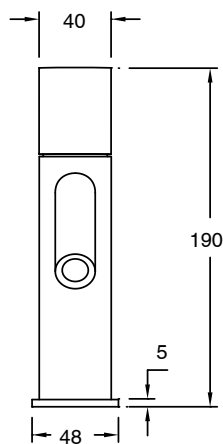

Milli Pure Basin Mixer Tap with Diamond Textured Handle PVD Brushed Bronze (6 Star)

9510986

SPECIFICATIONS

Recommended Use	Domestic;Hotel;Commercial
Colour Finish	Brushed Bronze
Primary Material	DR Brass
Recommended Pressure Range	150 - 500 kPa as per AS3500
Max Continuous Working Temperature (deg C)	65
Min Continuous Working Temperature (deg C)	5
Hot Water Unit Suitability	Storage Tank;Continuous Flow

WARRANTY

Warranty - Domestic Use (Years)	15
Spare Parts & Labour (Years)	1

Please refer to Warranty Page for full Terms and Conditions

Dimensions are nominal measurements only.

CLEANING RECOMMENDATIONS:

We recommend the use of soapy water or approved cleaners. This product should not be cleaned with abrasive materials. Damage caused by any improper treatment is not covered by the product warranty. Refer to Warranty Conditions

Disclaimer: Products in this specification manual must by regulation be installed by licensed and registered trade people. The manufacturer/distributor reserves the right to vary specifications or delete models from their range without prior notification. Dimensions are nominal measurements only. Dimensions and set-outs listed are correct at time of publication however the manufacturer/distributor takes no responsibility for printing errors.

Published 18/03/2025

To see the complete Milli range go to www.reece.com.au