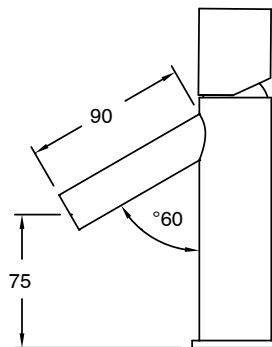

Milli Pure Basin Mixer Tap with Diamond Textured Handle PVD Brushed Bronze (6 Star)

9510986

SPECIFICATIONS

Recommended Use	Domestic;Hotel;Commercial
Colour Finish	Brushed Bronze
Primary Material	DR Brass
Recommended Pressure Range	150 - 500 kPa as per AS3500
Max Continuous Working Temperature (deg C)	65
Min Continuous Working Temperature (deg C)	5
Hot Water Unit Suitability	Storage Tank;Continuous Flow

WARRANTY

Warranty - Domestic Use (Years)	15
Spare Parts & Labour (Years)	1

Please refer to Warranty Page for full Terms and Conditions

Dimensions are nominal measurements only.

CLEANING RECOMMENDATIONS:

We recommend the use of soapy water or approved cleaners. This product should not be cleaned with abrasive materials. Damage caused by any improper treatment is not covered by the product warranty. Refer to Warranty Conditions

Disclaimer: Products in this specification manual must by regulation be installed by licensed and registered trade people. The manufacturer/distributor reserves the right to vary specifications or delete models from their range without prior notification. Dimensions are nominal measurements only. Dimensions and set-outs listed are correct at time of publication however the manufacturer/distributor takes no responsibility for printing errors.

Published 18/03/2025

To see the complete Milli range go to www.reece.com.au