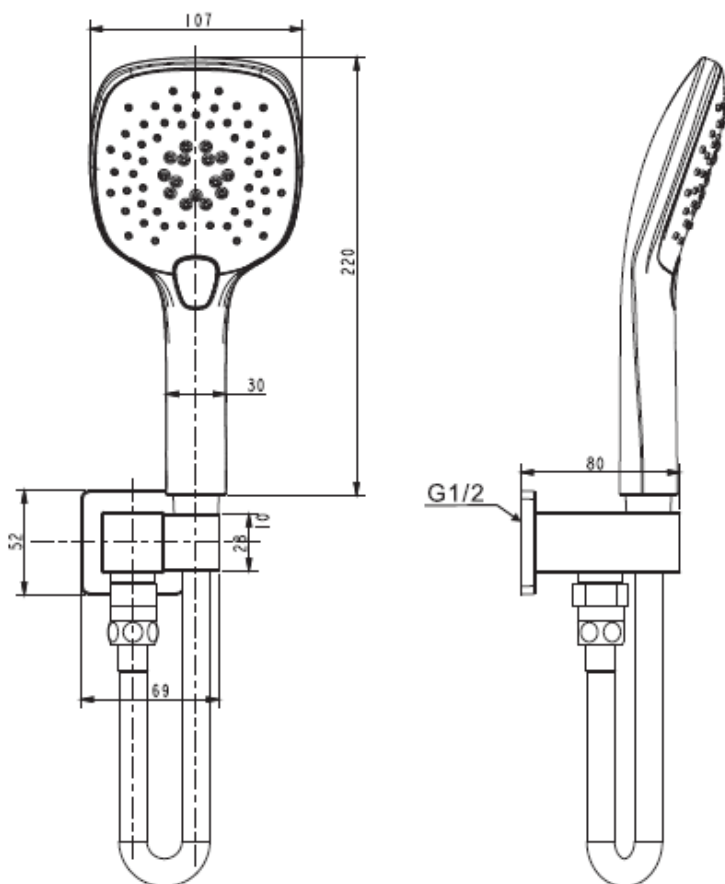

American Standard Cygnet Hand Shower Kit Square (3*)

SPECIFICATIONS

| | |
|--|---|
| Recommended Use | Domestic, Hotel & Commercial |
| Colour | Chrome with white face on hand piece |
| Functions | 3 function: Spray, massage, spray & massage |
| Recommended Pressure Range | 150 - 500kPa |
| Max Continuous Working Pressure | 500kPa |
| Max Continuous Working Temperature | 50°C |
| Suitable for Storage Tank Hot Water | Yes |
| Suitable for Continuous Flow Hot Water | Yes |
| Suitable for Gravity Feed Hot Water | No |

Hot and Cold water inlet pressure should be equal

WARRANTY

| | |
|-------------------------|-----------|
| Warranty - Domestic Use | 10 Years |
| Spare Parts & Labour | 12 Months |

Please refer to Warranty Page for full Terms and Conditions

Dimensions are nominal measurements only.

Disclaimer: Products in this specification manual must by regulation be installed by licensed and registered trade people. The manufacturer/distributor reserves the right to vary specifications or delete models from their range without prior notification. Dimensions are nominal measurements only. Dimensions and set-outs listed are correct at time of publication however the manufacturer/distributor takes no responsibility for printing errors.