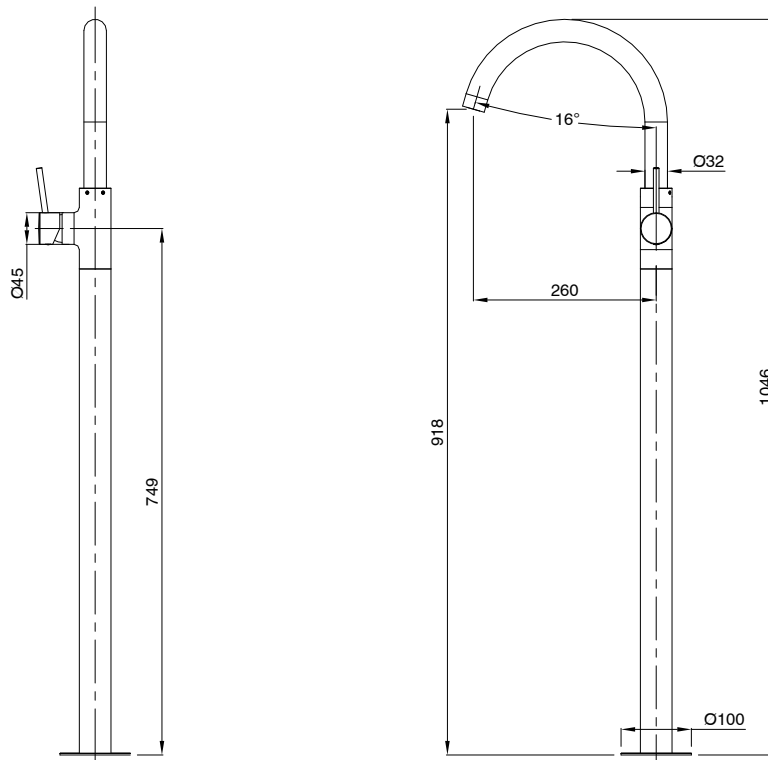

mizu

Mizu Drift MK2 Floor Mounted Bath Mixer Kit Brushed Nickel

2267170

SPECIFICATIONS

Recommended Use	Domestic, Hotel & Commercial
Colour	Brushed Gunmetal
Finish	Brushed
Material	DR Brass
Recommended Pressure Range	150 - 800 kPa
Maximum Continuous Working Temperature	70 deg C
Suitable for Storage Tank Hot Water	Yes
Suitable for Continuous Flow Hot Water	Yes
Suitable for Gravity Feed Hot Water	No

WARRANTY

Warranty - Domestic Use	10 Years
Spare Parts & Labour	12 Months

Please refer to Warranty Page for full Terms and Conditions

Dimensions are nominal measurements only.

CLEANING RECOMMENDATIONS:

We recommend the use of soapy water or approved cleaners. This product should not be cleaned with abrasive materials. Damage caused by any improper treatment is not covered by the product warranty. Refer to Warranty Conditions

Disclaimer: Products in this specification manual must by regulation be installed by licensed and registered trade people. The manufacturer/distributor reserves the right to vary specifications or delete models from their range without prior notification. Dimensions are nominal measurements only. Dimensions and set-outs listed are correct at time of publication however the manufacturer/distributor takes no responsibility for printing errors.

Published 01/05/2023

To see the complete Mizu range go to www.reece.com.au