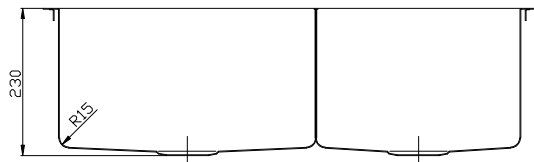

Dimensions are nominal measurements only.

CLEANING RECOMMENDATIONS:

We recommend the use of soapy water or approved cleaners. This product should not be cleaned with abrasive materials. Damage caused by any improper treatment is not covered by the product warranty. Refer to Warranty Conditions

Disclaimer: Products in this specification manual must by regulation be installed by licensed and registered trade people. The manufacturer/distributor reserves the right to vary specifications or delete models from their range without prior notification. Dimensions are nominal measurements only. Dimensions and set-outs listed are correct at time of publication however the manufacturer/distributor takes no responsibility for printing errors.

Published 07/06/2023

To see the complete Memo range go to www.reece.com.au