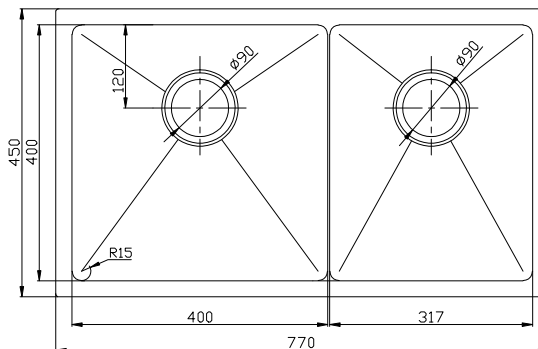

Dimensions are nominal measurements only.

CLEANING RECOMMENDATIONS:

We recommend the use of soapy water or approved cleaners. This product should not be cleaned with abrasive materials. Damage caused by any improper treatment is not covered by the product warranty. Refer to Warranty Conditions

Disclaimer: Products in this specification manual must by regulation be installed by licensed and registered trade people. The manufacturer/distributor reserves the right to vary specifications or delete models from their range without prior notification. Dimensions are nominal measurements only. Dimensions and set-outs listed are correct at time of publication however the manufacturer/distributor takes no responsibility for printing errors.

Published 07/06/2023

To see the complete Memo range go to www.reece.com.au