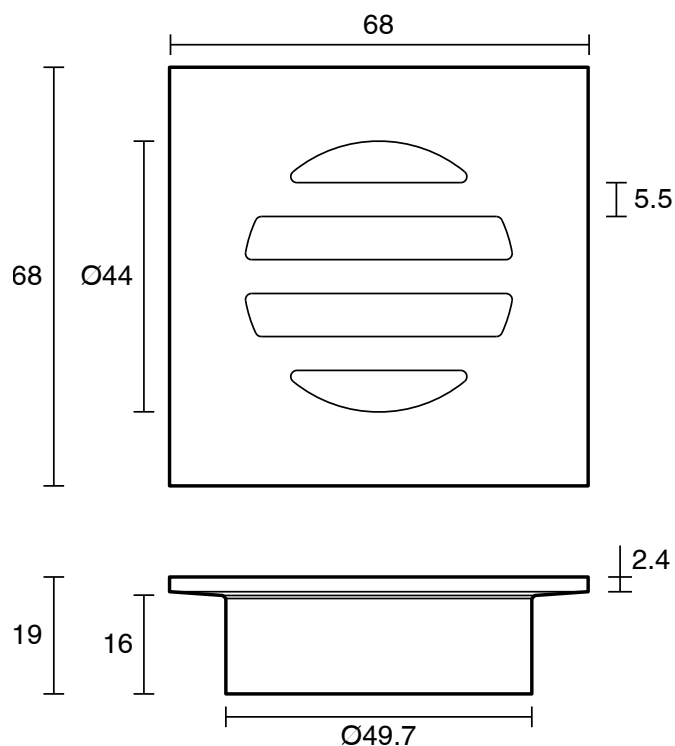

mizu

Mizu Drift Drop In Grate Square 50mm Brushed Nickel

9512197

SPECIFICATIONS

Recommended Use	Domestic, Hotel & Commercial
Material	Brass
Colour	Brushed Nickel
Finish	Brushed
Waste Size	50 mm

WARRANTY

Replacement Only - Domestic Use	12 Months

Please refer to Warranty Page for full Terms and Conditions

Dimensions are nominal measurements only.

CLEANING RECOMMENDATIONS:

We recommend using a soft cloth or moist sponge with soapy water or mild detergent. Rinse with clean water, towel dry after cleaning. Clean regularly to protect surface finish. Do not use chemical or abrasive cleaners, avoid using a scrubbing brush or scourer sponge to clean. A soft brush can be used for hard to reach places. Damage caused by any improper treatment is not covered by the product warranty. Refer to Warranty Conditions.

Disclaimer: Products in this specification manual must by regulation be installed by licensed and registered trade people. The manufacturer/distributor reserves the right to vary specifications or delete models from their range without prior notification. Dimensions are nominal measurements only. Dimensions and set-outs listed are correct at time of publication however the manufacturer/distributor takes no responsibility for printing errors.

Published 03/05/2023

To see the complete Mizu range go to
www.reece.com.au