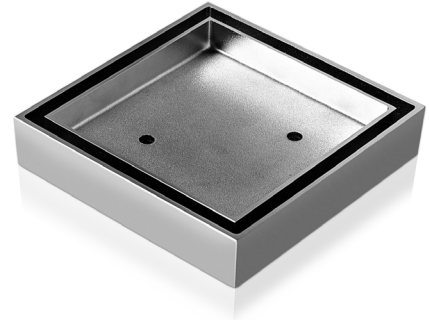

mizu

Mizu Drift MK2 Tile Insert Waste 80mm Chrome

9510798

SPECIFICATIONS

Recommended Use	Domestic, Hotel & Commercial
Size	80 mm
Material	Brass
Colour	Chrome
Finish	Polished

WARRANTY

Replacement Only - Domestic Use	2 Years

Please refer to Warranty Page for full Terms and Conditions

Dimensions are nominal measurements only.

CLEANING RECOMMENDATIONS:

We recommend the use of soapy water or approved cleaners. This product should not be cleaned with abrasive materials or chemical cleaners. Damage caused by any improper treatment is not covered by the product warranty. Refer to Warranty Conditions.

Disclaimer: Products in this specification manual must by regulation be installed by licensed and registered trade people. The manufacturer/distributor reserves the right to vary specifications or delete models from their range without prior notification. Dimensions are nominal measurements only. Dimensions and set-outs listed are correct at time of publication however the manufacturer/distributor takes no responsibility for printing errors.

Published 23/06/2022

To see the complete Mizu range go to
www.reece.com.au