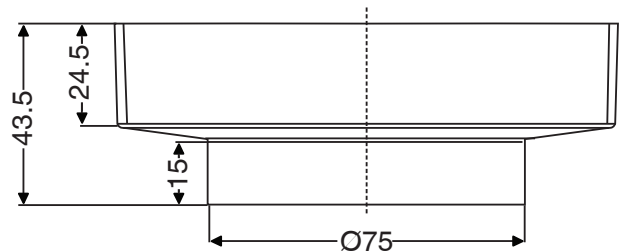

mizu

Mizu Drift MK2 Tile Insert Waste 80mm Chrome

9510798

SPECIFICATIONS

Recommended Use	Domestic, Hotel & Commercial
Size	80 mm
Material	Brass
Colour	Chrome
Finish	Polished

WARRANTY

Replacement Only - Domestic Use	2 Years

Please refer to Warranty Page for full Terms and Conditions

Dimensions are nominal measurements only.

CLEANING RECOMMENDATIONS:

We recommend the use of soapy water or approved cleaners. This product should not be cleaned with abrasive materials or chemical cleaners. Damage caused by any improper treatment is not covered by the product warranty. Refer to Warranty Conditions.

Disclaimer: Products in this specification manual must by regulation be installed by licensed and registered trade people. The manufacturer/distributor reserves the right to vary specifications or delete models from their range without prior notification. Dimensions are nominal measurements only. Dimensions and set-outs listed are correct at time of publication however the manufacturer/distributor takes no responsibility for printing errors.

Published 23/06/2022

To see the complete Mizu range go to
www.reece.com.au