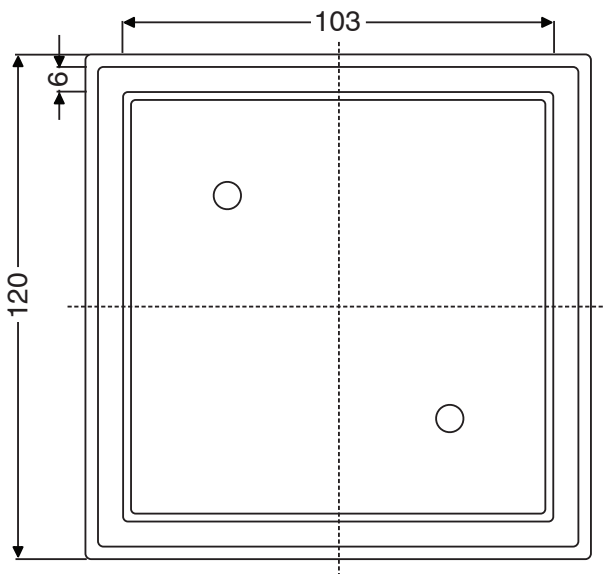

mizu

Mizu Drift MK2 Tile Insert Waste 80mm Chrome

9510798

SPECIFICATIONS

Recommended Use	Domestic, Hotel & Commercial
Size	80 mm
Material	Brass
Colour	Chrome
Finish	Polished

WARRANTY

Replacement Only - Domestic Use	2 Years

Please refer to Warranty Page for full Terms and Conditions

Dimensions are nominal measurements only.

CLEANING RECOMMENDATIONS:

We recommend the use of soapy water or approved cleaners. This product should not be cleaned with abrasive materials or chemical cleaners. Damage caused by any improper treatment is not covered by the product warranty. Refer to Warranty Conditions.

Disclaimer: Products in this specification manual must by regulation be installed by licensed and registered trade people. The manufacturer/distributor reserves the right to vary specifications or delete models from their range without prior notification. Dimensions are nominal measurements only. Dimensions and set-outs listed are correct at time of publication however the manufacturer/distributor takes no responsibility for printing errors.

Published 23/06/2022

To see the complete Mizu range go to
www.reece.com.au