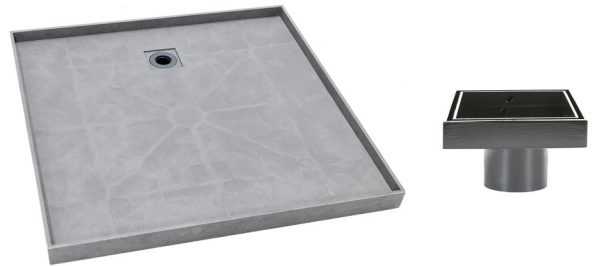

Posh Solus Tile Over Shower Tray with Rear Matte Black Tile Insert Waste 900mm x 900mm

9512231

SPECIFICATIONS

Recommended Use	Domestic, Hotel & Commercial
Shower Base Colour	Grey
Shower Base Material	SMC
Shower Grate Material	Stainless Steel (316 Grade)
Waste Position	Centre Rear
Shower Base Waste Size	50 mm
Weight of Shower Base	20 kg
Usage	Corner & Alcove Install

WARRANTY

Warranty - Domestic Use	10 Years
Spare Parts & Labour	12 Months

Please refer to Warranty Page for full Terms and Conditions

Dimensions are nominal measurements only.

CLEANING RECOMMENDATIONS:

We recommend the use of soapy water or approved cleaners. This product should not be cleaned with abrasive materials. Damage caused by any improper treatment is not covered by the product warranty. Refer to Warranty Conditions

Disclaimer: Products in this specification manual must by regulation be installed by licensed and registered trade people. The manufacturer/distributor reserves the right to vary specifications or delete models from their range without prior notification. Dimensions are nominal measurements only. Dimensions and set-outs listed are correct at time of publication however the manufacturer/distributor takes no responsibility for printing errors.

Published 31/07/2023

To see the complete Posh range go to
www.reece.com.au