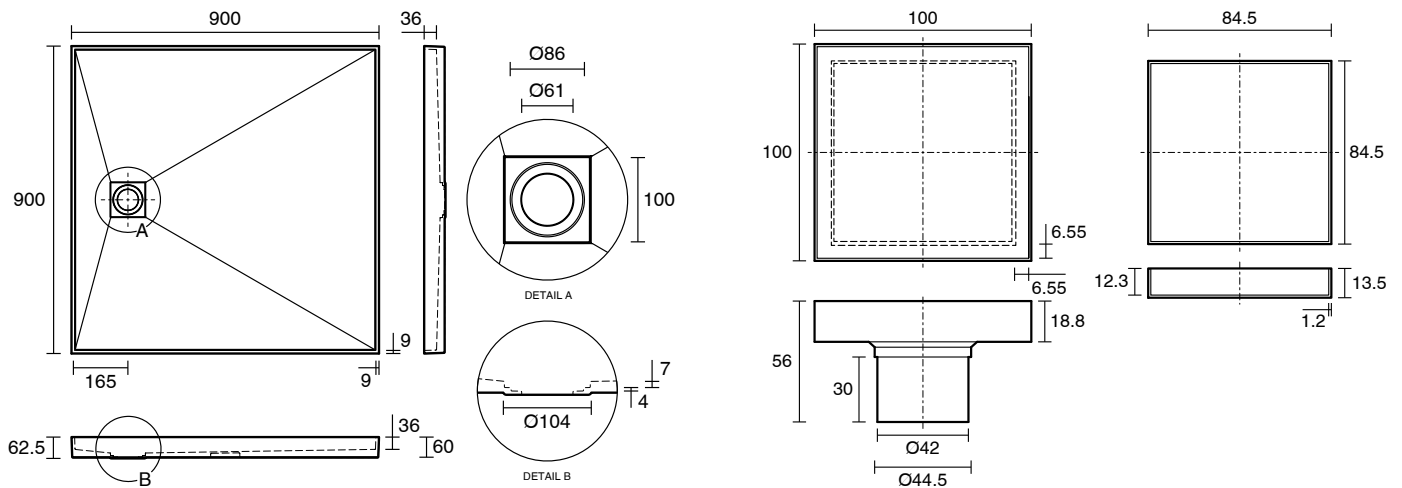

Posh Solus Tile Over Shower Tray with Rear Matte Black Tile Insert Waste 900mm x 900mm

9512231

SPECIFICATIONS

Recommended Use	Domestic, Hotel & Commercial
Shower Base Colour	Grey
Shower Base Material	SMC
Shower Grate Material	Stainless Steel (316 Grade)
Waste Position	Centre Rear
Shower Base Waste Size	50 mm
Weight of Shower Base	20 kg
Usage	Corner & Alcove Install

WARRANTY

Warranty - Domestic Use	10 Years
Spare Parts & Labour	12 Months

Please refer to Warranty Page for full Terms and Conditions

Dimensions are nominal measurements only.

CLEANING RECOMMENDATIONS:

We recommend the use of soapy water or approved cleaners. This product should not be cleaned with abrasive materials. Damage caused by any improper treatment is not covered by the product warranty. Refer to Warranty Conditions

Disclaimer: Products in this specification manual must by regulation be installed by licensed and registered trade people. The manufacturer/distributor reserves the right to vary specifications or delete models from their range without prior notification. Dimensions are nominal measurements only. Dimensions and set-outs listed are correct at time of publication however the manufacturer/distributor takes no responsibility for printing errors.

Published 31/07/2023

To see the complete Posh range go to
www.reece.com.au