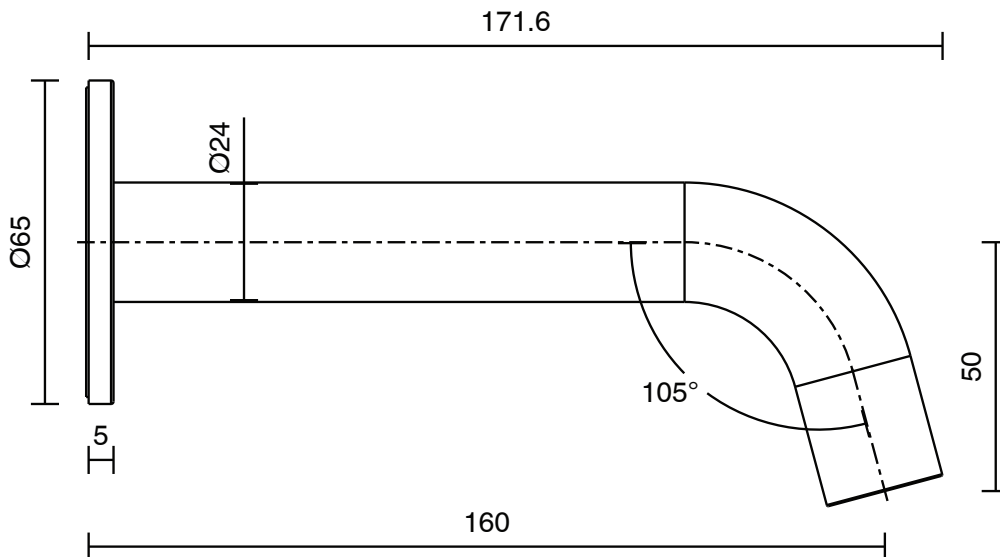

mizu

Mizu Drift MK2 Basin/Bath Outlet 160mm Brushed Gold (5 Star)

2266139

SPECIFICATIONS

Recommended Use	Domestic, Hotel & Commercial
Colour	Brushed Gold
Finish	Brushed
Body Material	H62 Brass
Recommended Pressure Range	150 - 500 kPa
Maximum Continuous Working Temperature	65 deg C
Suitable for Storage Tank Hot Water	Yes
Suitable for Continuous Flow Hot Water	Yes
Suitable for Gravity Feed Hot Water	No

WARRANTY

Warranty - Domestic Use	10 Years
Spare Parts & Labour	12 Months

Please refer to Warranty Page for full Terms and Conditions

Dimensions are nominal measurements only.

CLEANING RECOMMENDATIONS:

We recommend the use of soapy water or approved cleaners. This product should not be cleaned with abrasive materials. Damage caused by any improper treatment is not covered by the product warranty. Refer to Warranty Conditions

Disclaimer: Products in this specification manual must by regulation be installed by licensed and registered trade people. The manufacturer/distributor reserves the right to vary specifications or delete models from their range without prior notification. Dimensions are nominal measurements only. Dimensions and set-outs listed are correct at time of publication however the manufacturer/distributor takes no responsibility for printing errors.

Published 13/06/2023

To see the complete Mizu range go to www.reece.com.au