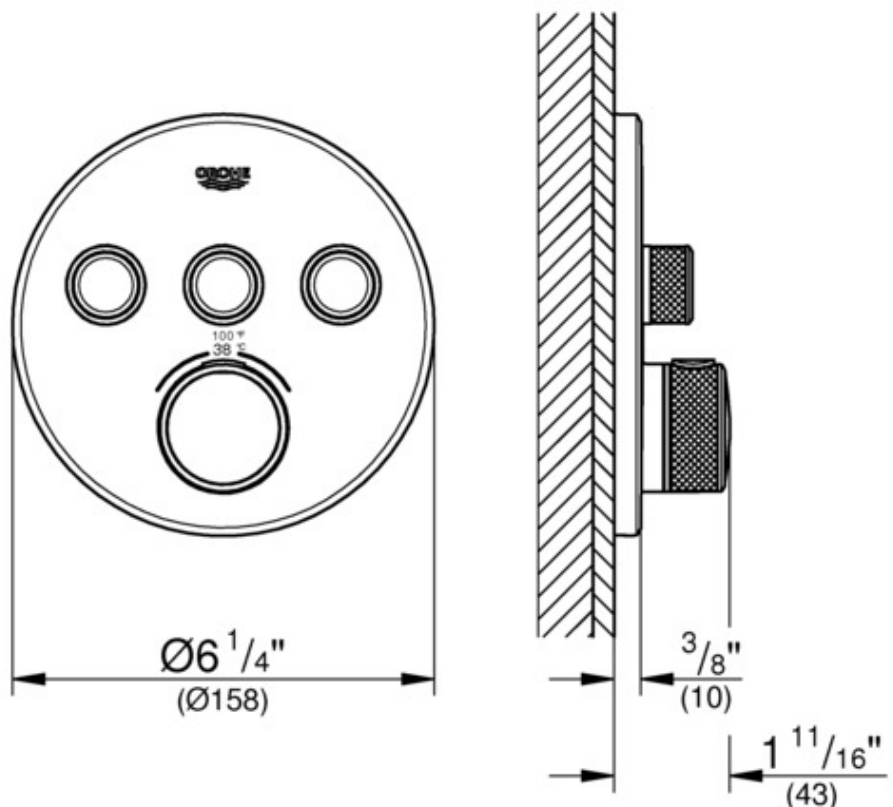

GROTHERM SMARTCONTROL
3 BUTTON CONTROL THERMOSTATIC MIXING VALVE
MODEL #29138EN0

Pure Freude
an Wasser

Product Specifications

Product description

Grotherm SmartControl
Thermostat for concealed installation with 3 valves
Requires Rough-in-set for final installation GROHE Rapido SmartBox 35 602 000
Metal wall escutcheon with GROHE QuickFix (covered escutcheon and shaft sealing, covered fixing), retroactively 6° adjustable
GROHE StarLight PVD Brushed Nickel
GROHE SmartControl push for ON-OFF, turn for volume adjustment from EcoJoy to Full Flow, exchangeable symbols
GROHE TurboStat compact cartridge with wax thermoelement
GROHE SafeStop safety button at 38°C
GROHE SafeStop Plus maximum temperature limiter at 43° C
Built-in non return valves and dirt strainers
Multiple outlets can be run simultaneously
Without roughing-in-set

Flow performance:
outlet A = 23 l/min
outlet B = 27 l/min
outlet C = 23 l/min