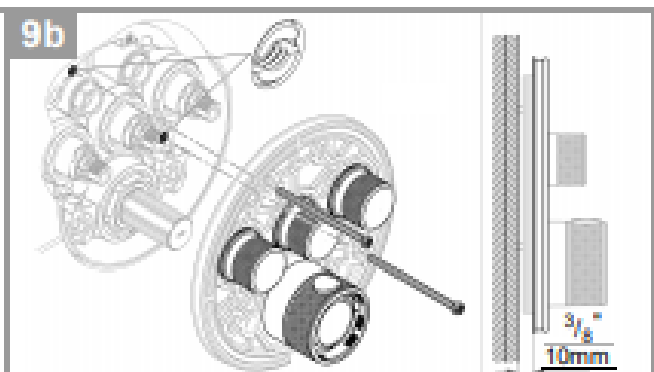

Servicing Instructions