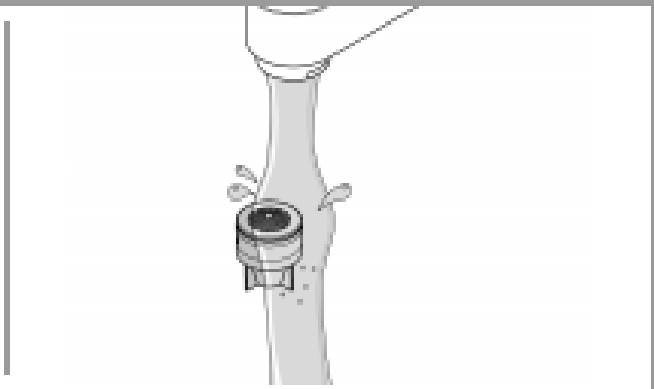

Servicing Instructions