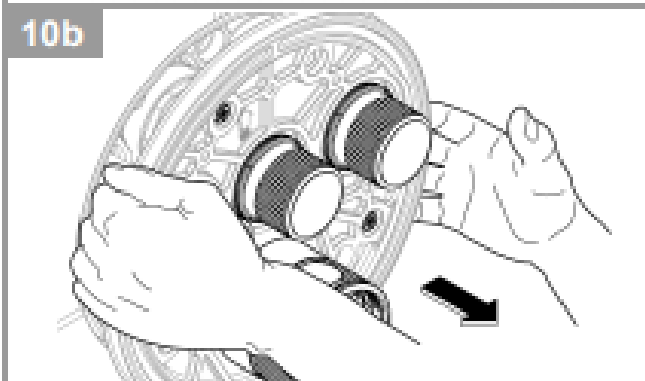

Servicing Instructions