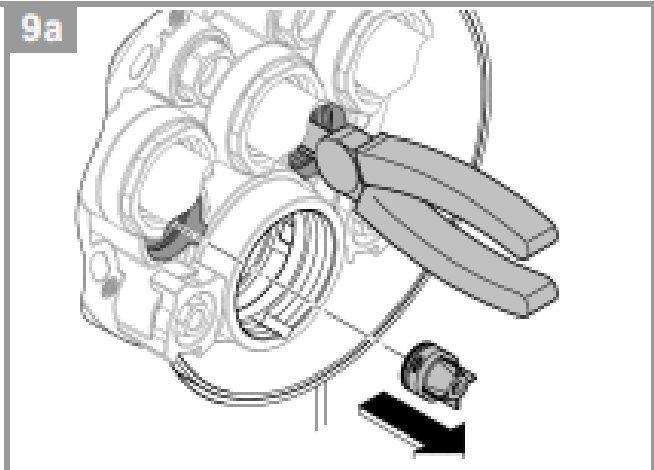

Servicing Instructions