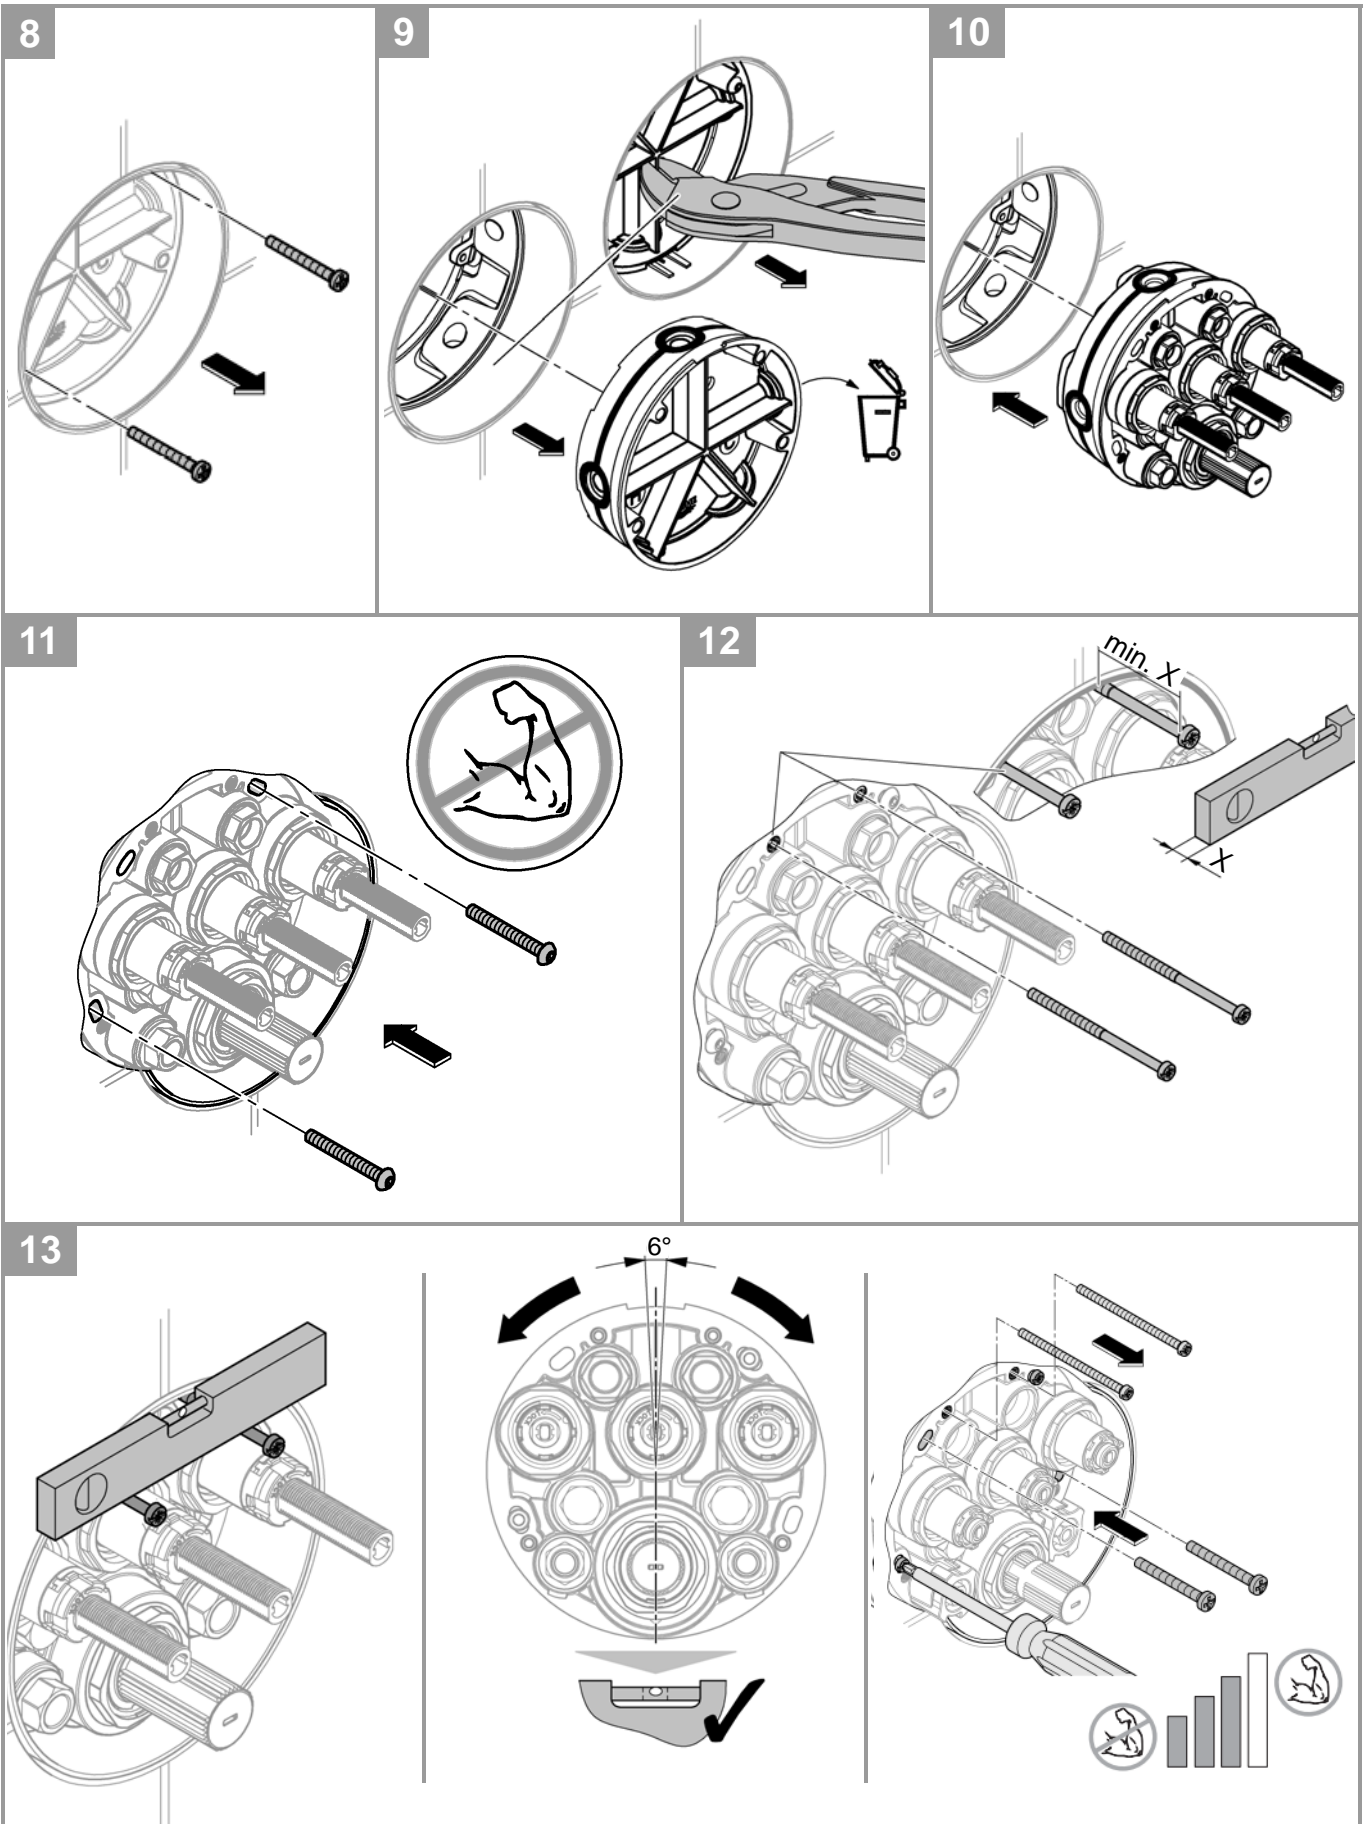

Installation Instructions