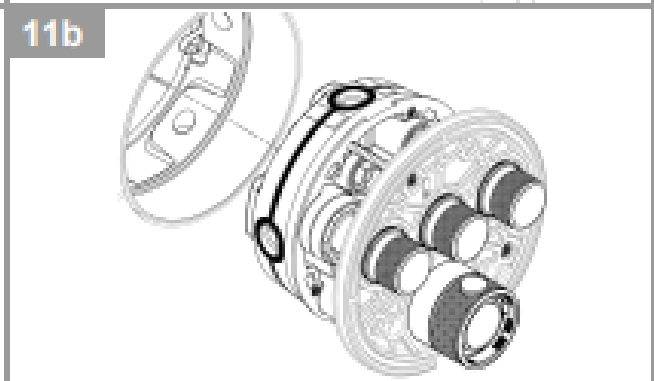

Servicing Instructions