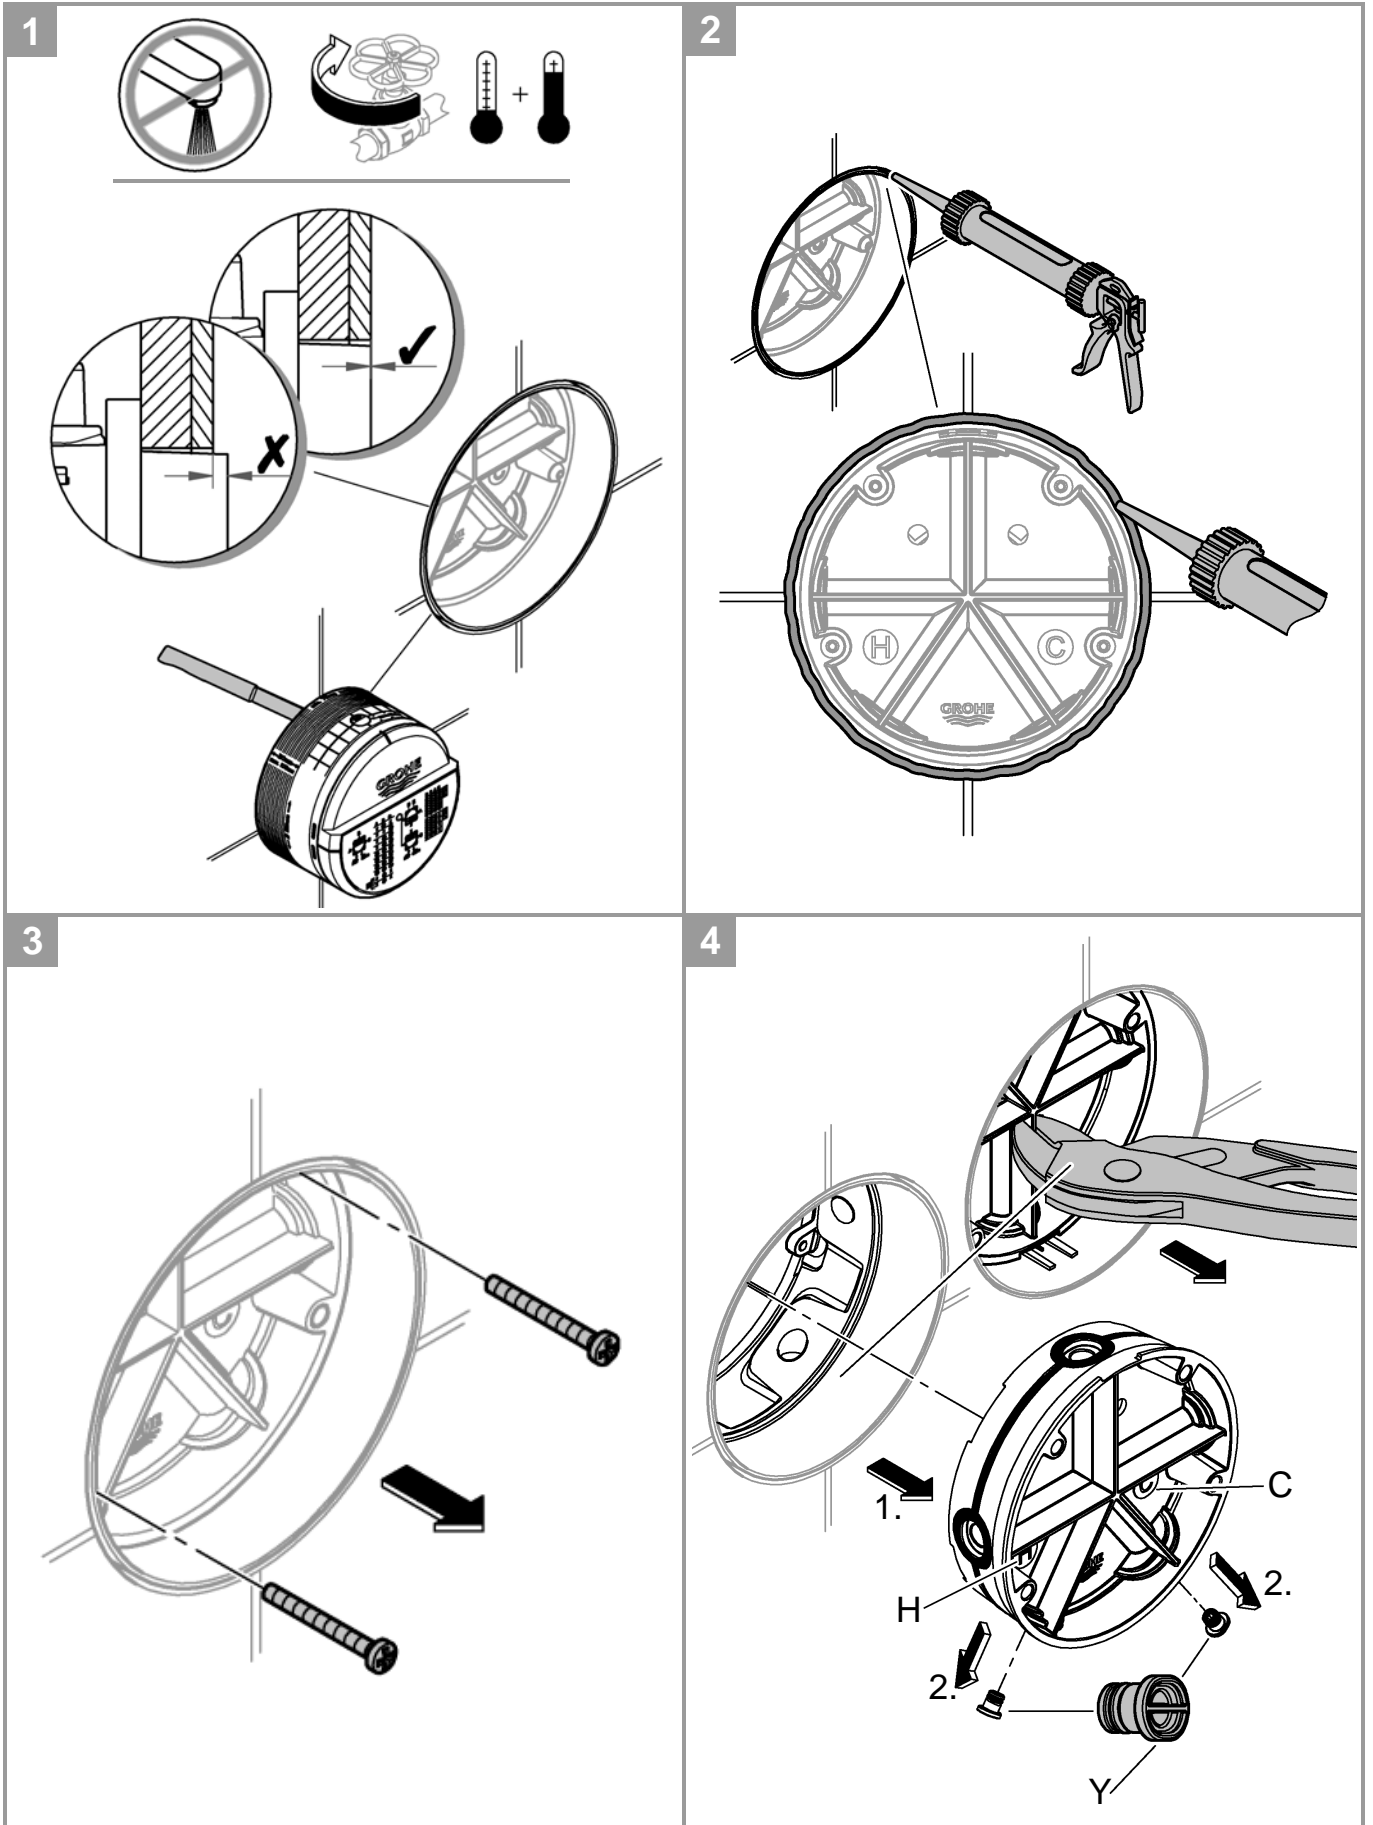

Installation Instructions