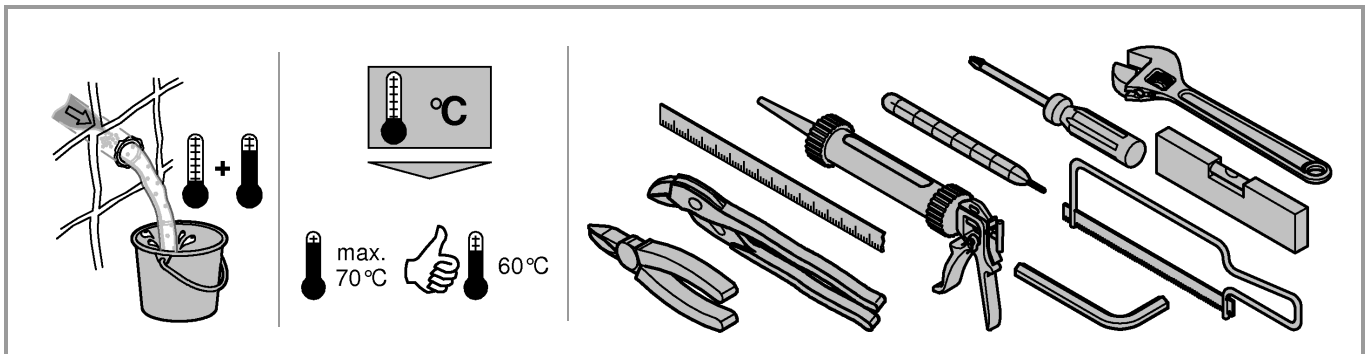

GROTHERM SMARTCONTROL
3 BUTTON CONTROL THERMOSTATIC MIXING VALVE
MODEL #29138EN0

Pure Freude
an Wasser

Product Specifications

Product description

Grotherm SmartControl
Thermostat for concealed installation with 3 valves
Requires Rough-in-set for final installation GROHE Rapido SmartBox 35 602 000
Metal wall escutcheon with GROHE QuickFix (covered escutcheon and shaft sealing, covered fixing), retroactively 6° adjustable
GROHE StarLight PVD Brushed Nickel
GROHE SmartControl push for ON-OFF, turn for volume adjustment from EcoJoy to Full Flow, exchangeable symbols
GROHE TurboStat compact cartridge with wax thermoelement
GROHE SafeStop safety button at 38°C
GROHE SafeStop Plus maximum temperature limiter at 43° C
Built-in non return valves and dirt strainers
Multiple outlets can be run simultaneously
Without roughing-in-set

Flow performance:
outlet A = 23 l/min
outlet B = 27 l/min
outlet C = 23 l/min

GROTHERM SMARTCONTROL
 3 BUTTON CONTROL THERMOSTATIC MIXING VALVE
 MODEL #29138EN0

Pure Freude
 an Wasser

Installation Instructions