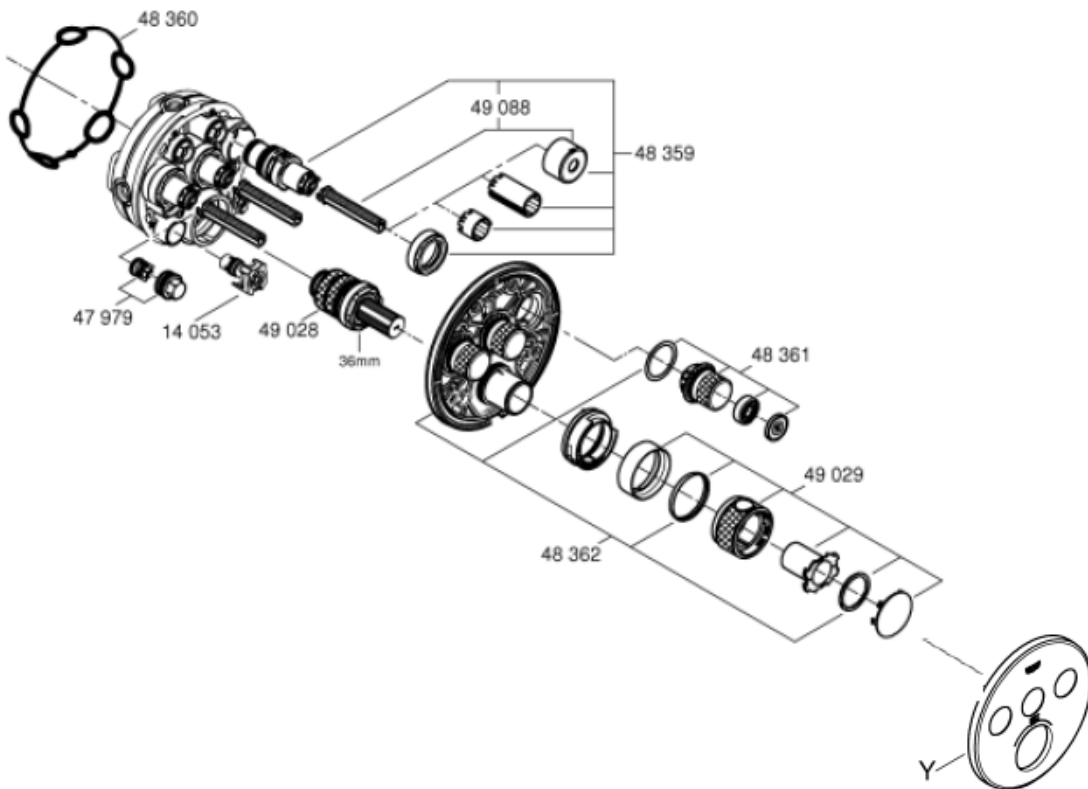

GROTHERM SMARTCONTROL
3 BUTTON CONTROL THERMOSTATIC MIXING VALVE
MODEL #29138EN0

Pure Freude
an Wasser