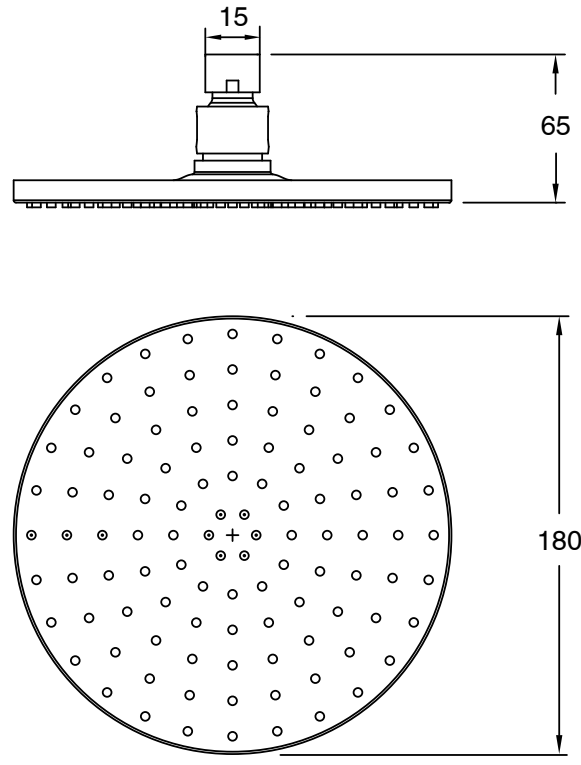

SUSSEX

Sussex Pure Shower Head 180mm PVD Brushed Nickel (3 Star)

9511586

SPECIFICATIONS

Recommended Use	Residential;Commercial
Colour Finish	Brushed Nickel
Primary Material	Brass
Recommended Pressure Range	150 - 500 kPa as per AS3500
Max Continuous Working Temperature (deg C)	65
Min Continuous Working Temperature (deg C)	1

WARRANTY

Residential Use (Years)	40
Commercial Use (Years)	10

Please refer to Sussex Warranty page for full Terms and Conditions

Dimensions are nominal measurements only.

CLEANING RECOMMENDATIONS:

We recommend the use of soapy water or approved cleaners. This product should not be cleaned with abrasive materials. Damage caused by any improper treatment is not covered by the product warranty. Refer to Warranty Conditions

Disclaimer: Products in this specification manual must by regulation be installed by licensed and registered trade people. The manufacturer/distributor reserves the right to vary specifications or delete models from their range without prior notification. Dimensions are nominal measurements only. Dimensions and set-outs listed are correct at time of publication however the manufacturer/distributor takes no responsibility for printing errors.

Published 31/03/2026

To see the complete Sussex range go to www.reece.com.au